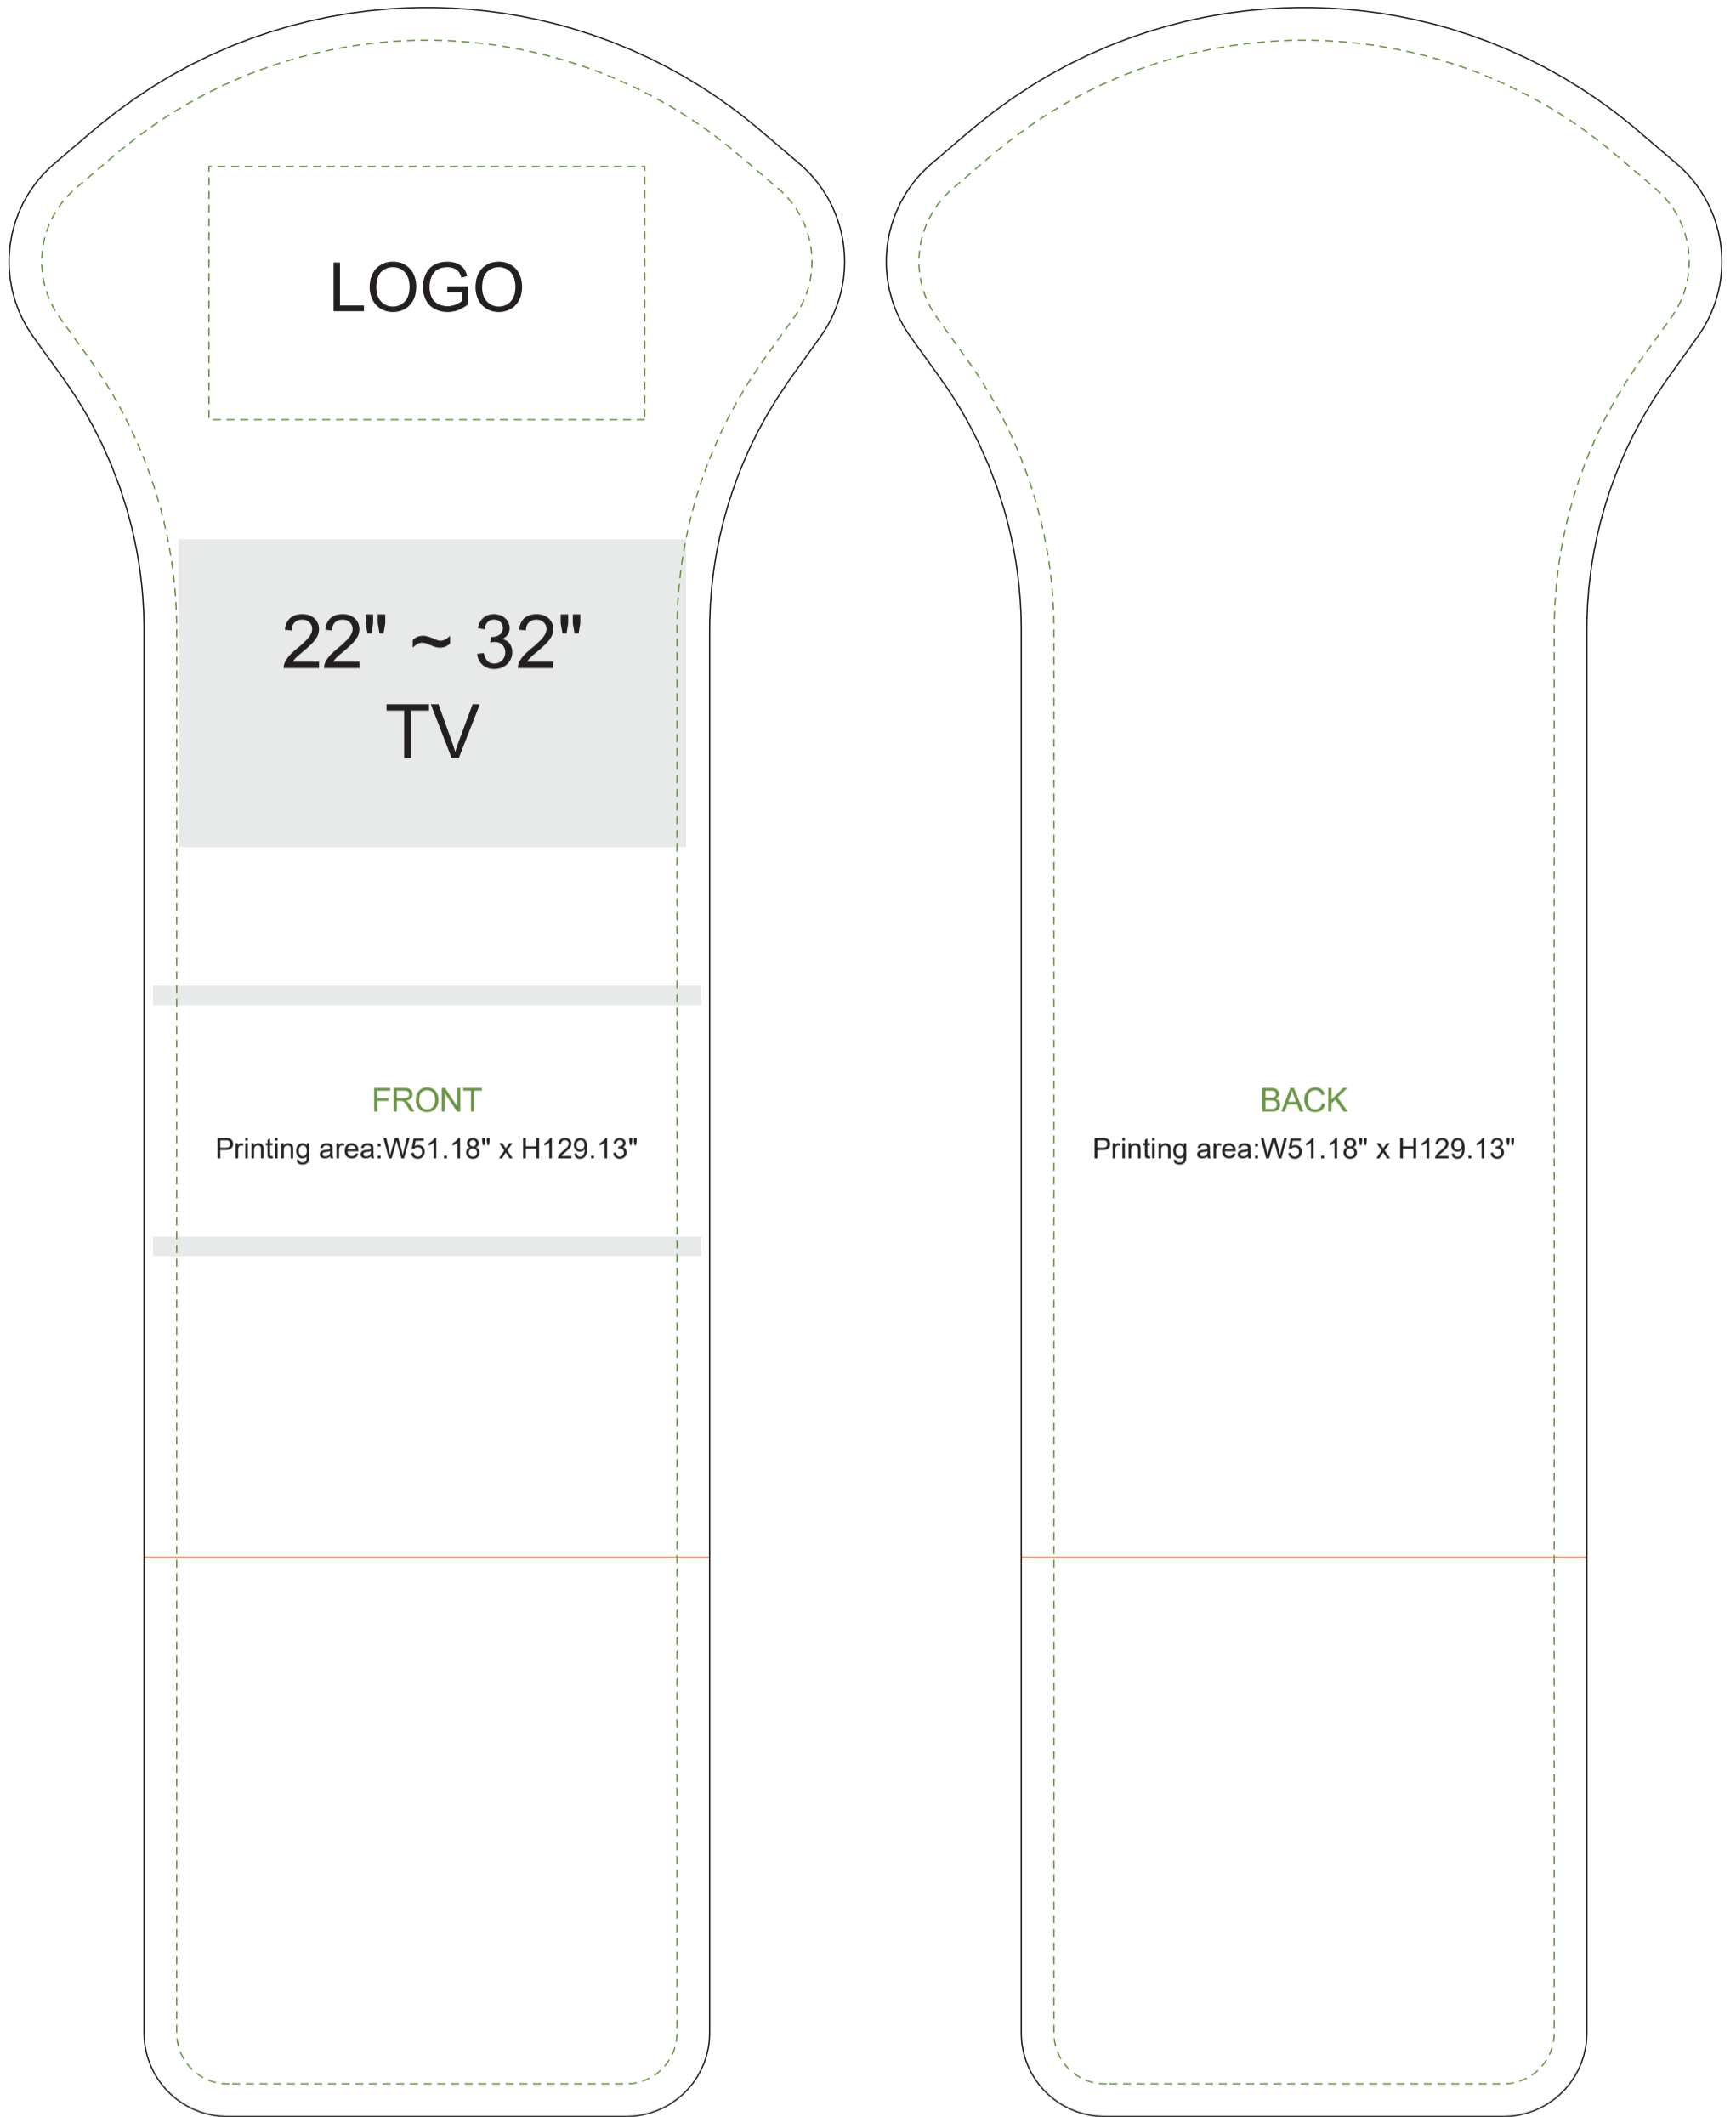

## AOM Prime Print

Keep logos, images & texts inside away from safe visible area lines. Extend background images or colors all the way to printing area.

Printing area

Safe visible area

Bending line

### Graphic Specifications:

- Use Provided Template: Follow template dimensions exactly
- Resolution: 150 DPI minimum
- Color Mode: CMYK (for print accuracy)
- No Template Lines: Remove any template guidelines before submission
- Images: Embed or link all images in the file
- Fonts: Outline all fonts to avoid compatibility issues