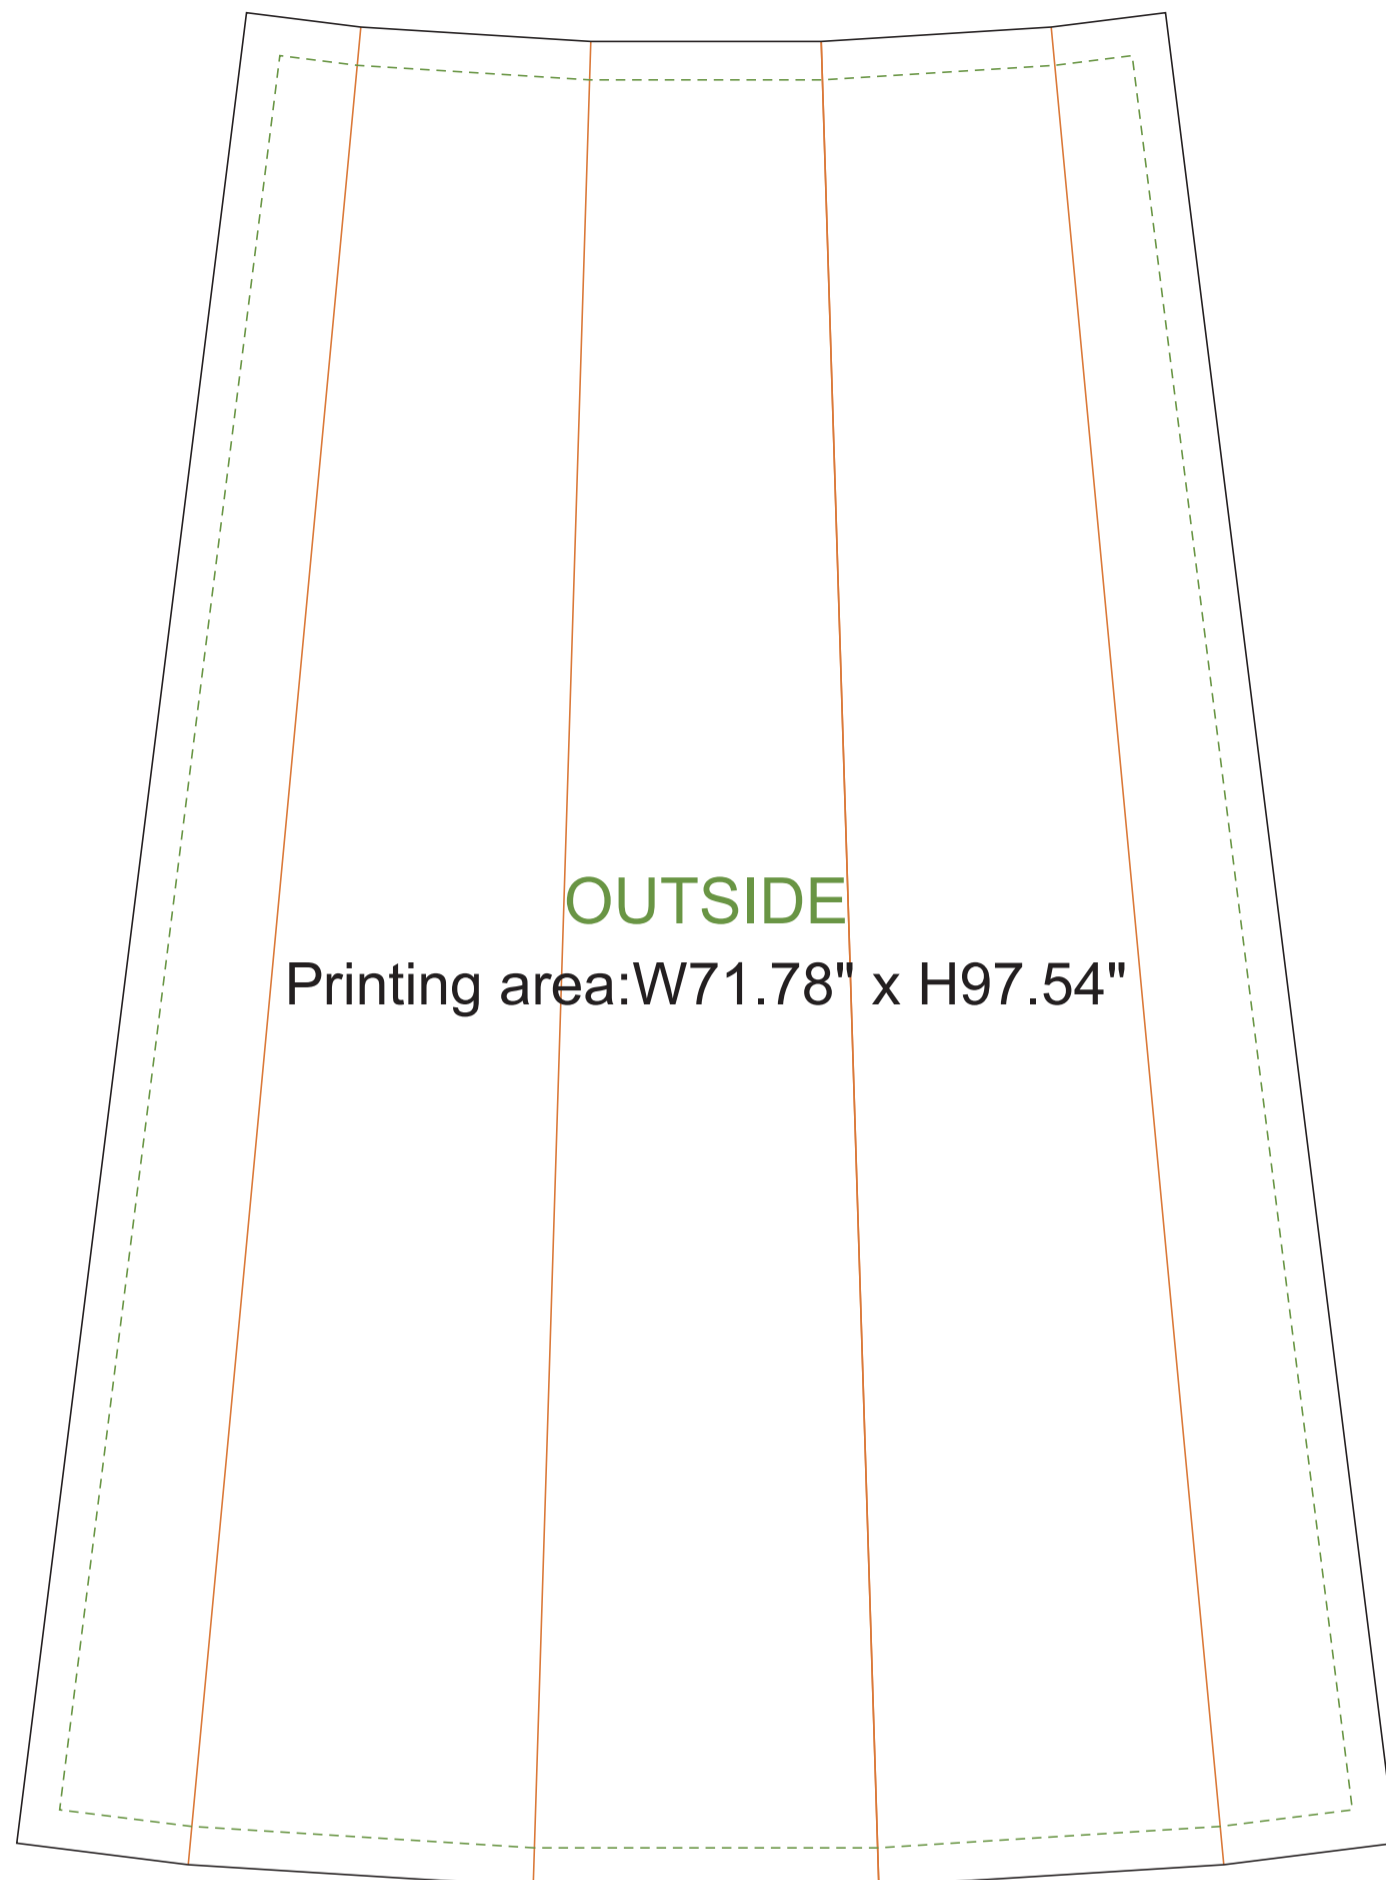

Artwork Template

AOM Prime Print

Keep logos, images & texts inside away from safe visible area lines. Extend background images or colors all the way to printing area.

Printing area

Safe visible area

Bending line

Graphic Specifications:

- Use Provided Template: Follow template dimensions exactly
- Resolution: 150 DPI minimum
- Color Mode: CMYK (for print accuracy)
- No Template Lines: Remove any template guidelines before submission
- Images: Embed or link all images in the file
- Fonts: Outline all fonts to avoid compatibility issues