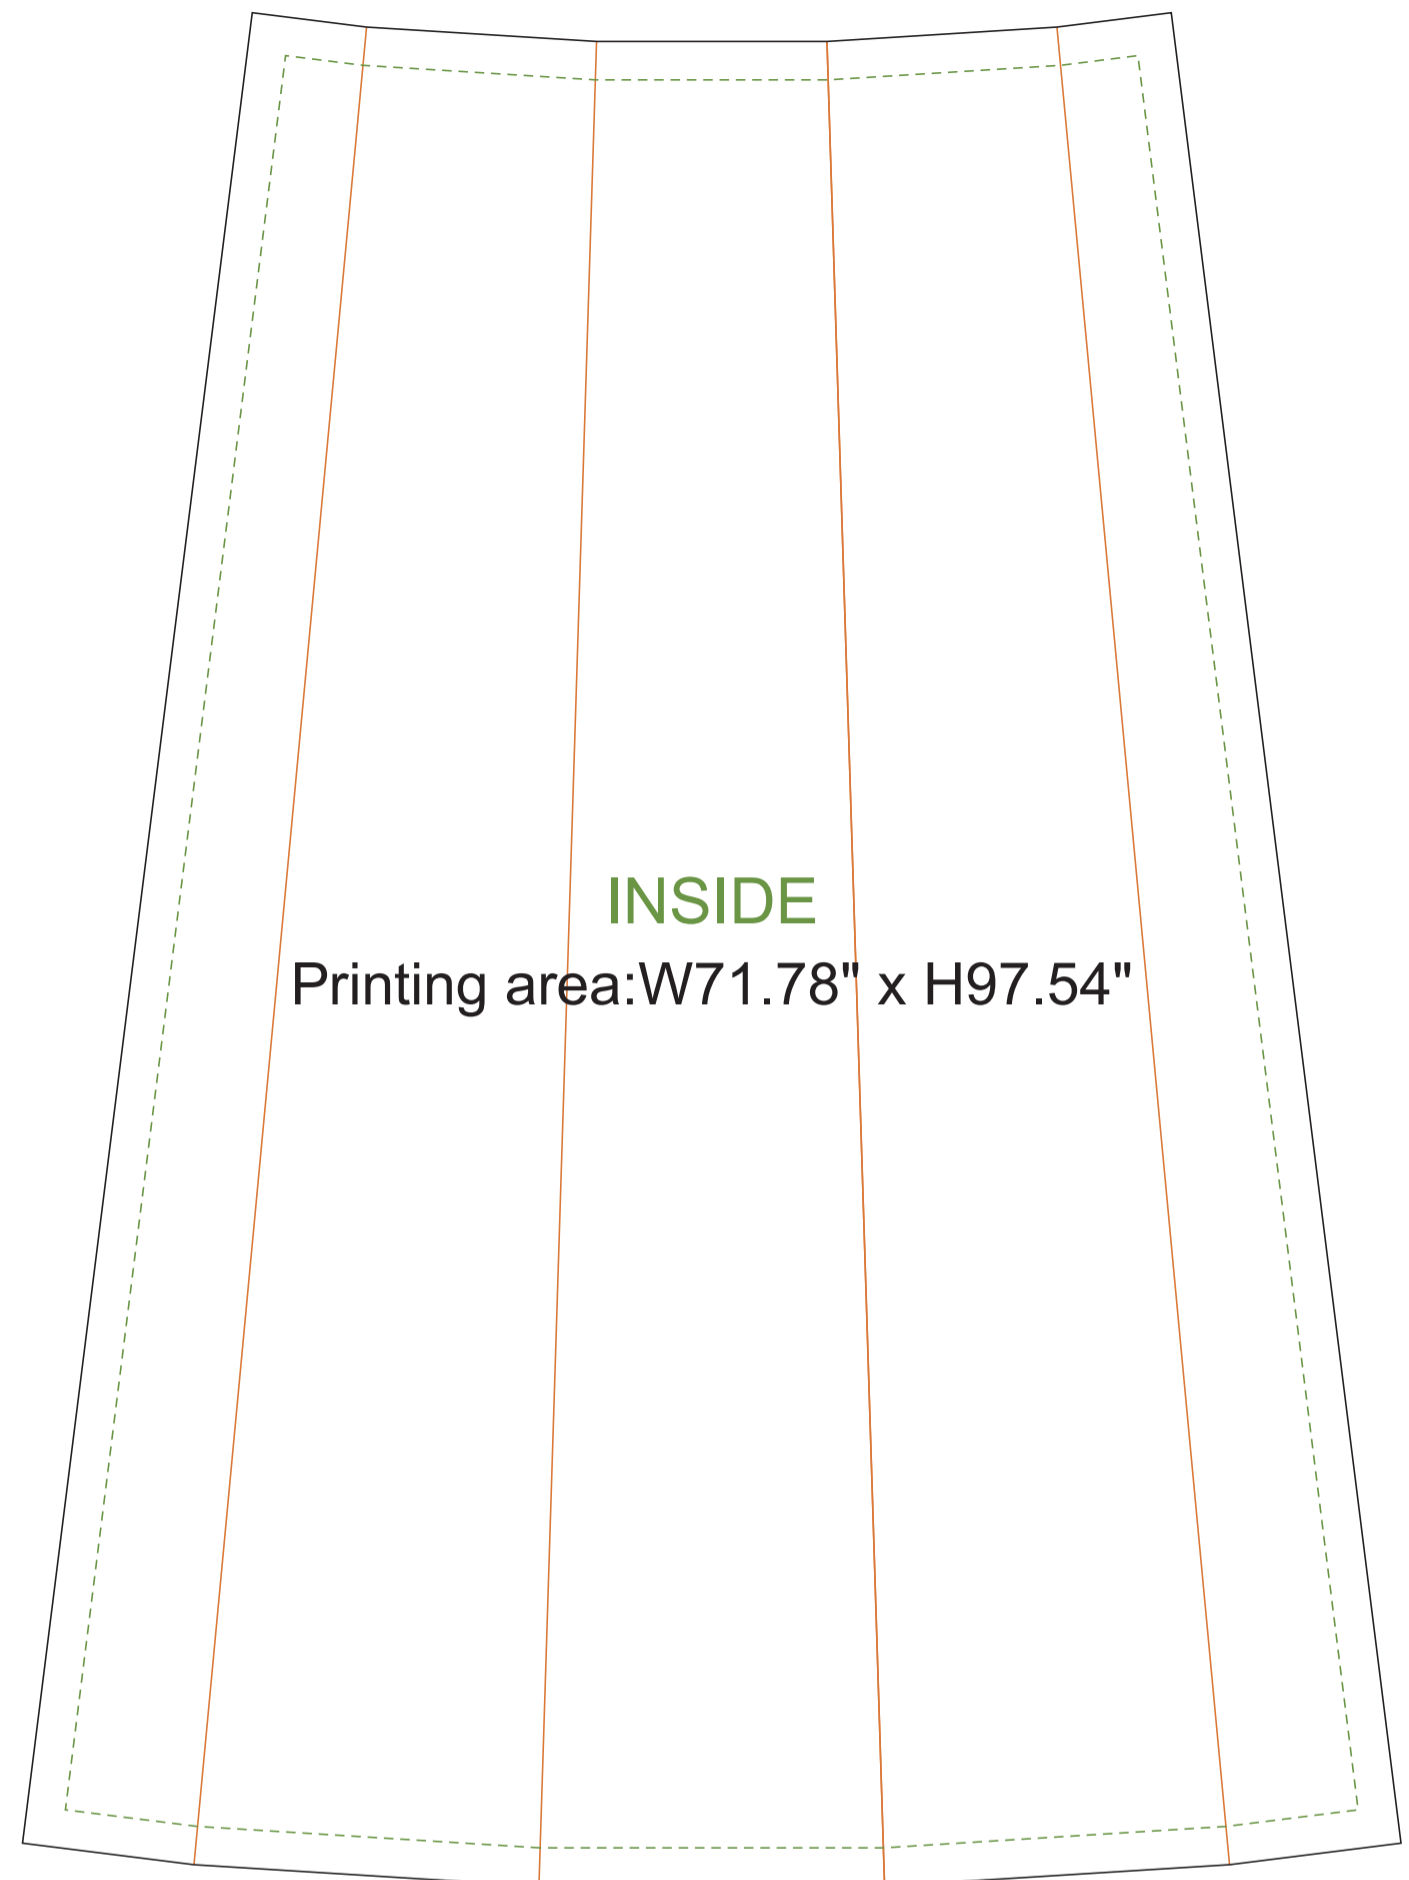

Artwork Template

AOM Prime Print

Keep logos, images & texts inside away from safe visible area lines. Extend background images or colors all the way to printing area.

Printing area

Safe visible area

Bending line

Graphic Specifications:

- Use Provided Template: Follow template dimensions exactly
- Resolution: 150 DPI minimum
- Color Mode: CMYK (for print accuracy)
- No Template Lines: Remove any template guidelines before submission
- Images: Embed or link all images in the file
- Fonts: Outline all fonts to avoid compatibility issues