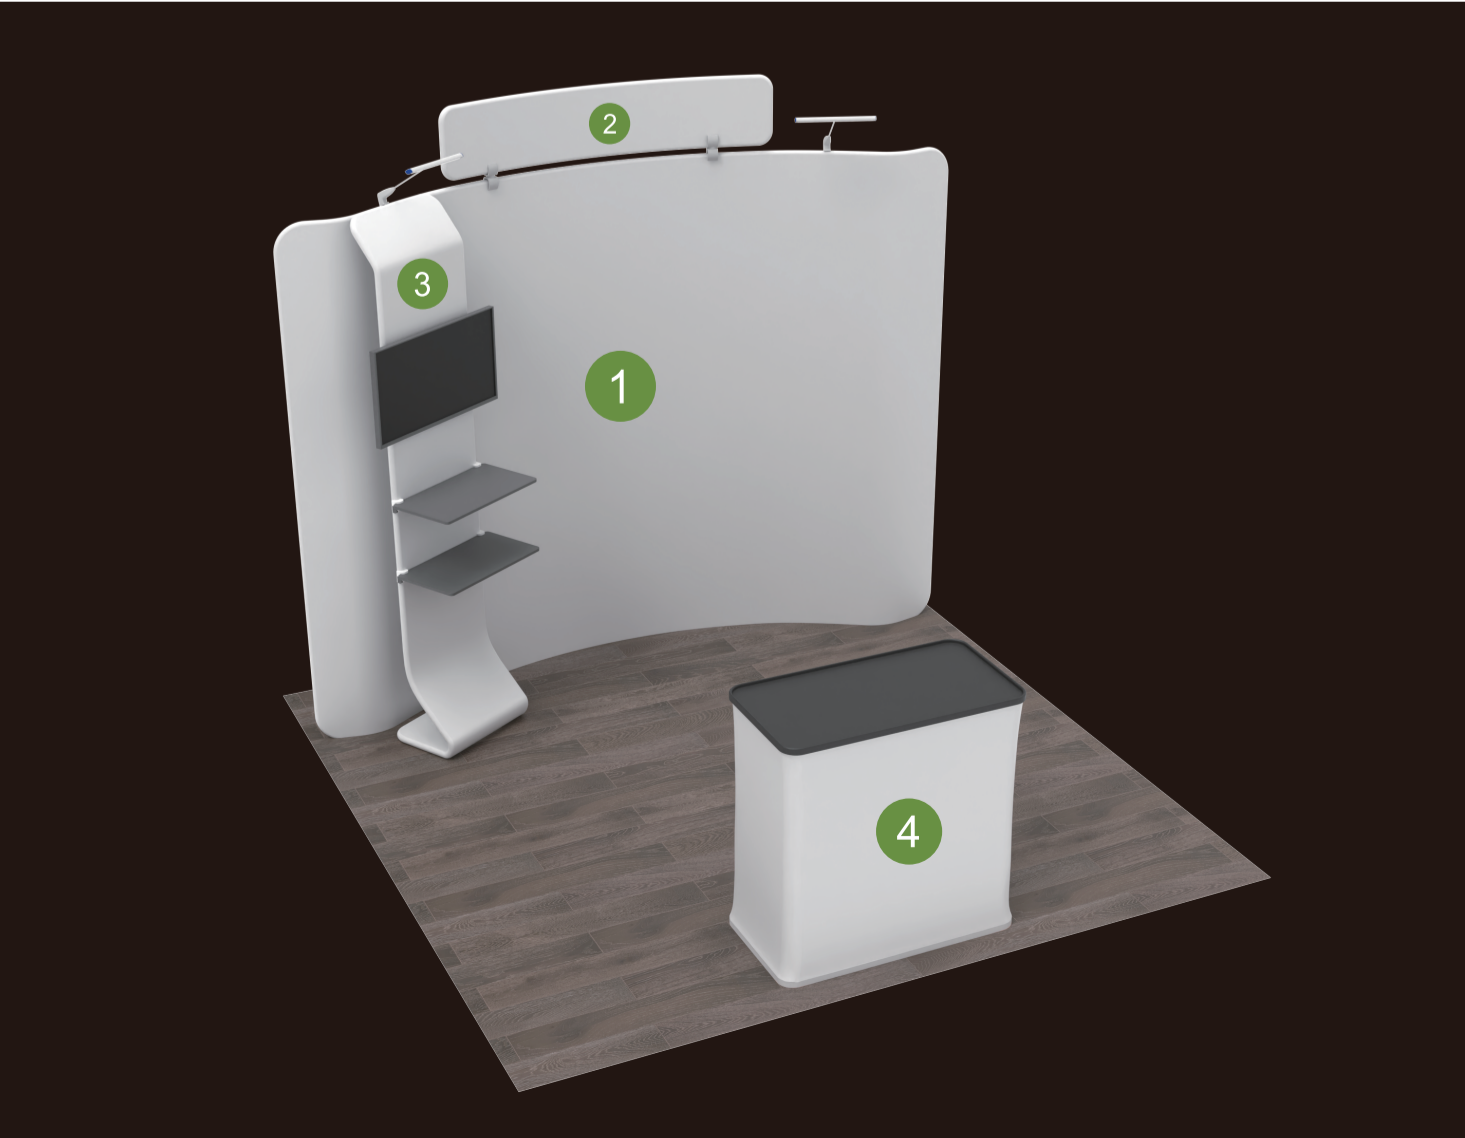

Bleed Line ————
 Make sure to extend the background images or colors all the way to the edge of the black outline.

Trim Line - - - - -
 Be aware of Safe visible area & keep important images & text inside this line.(Anything left outside the green box may be cut off during trimming.)

Safe Line ————
Fold Line ————

AOM Prime Print

- Graphic Specifications:
- Use Provided Template: Follow template dimensions exactly
 - Resolution: 150 DPI minimum
 - Color Mode: CMYK (for print accuracy)
 - No Template Lines: Remove any template guidelines before submission
 - Images: Embed or link all images in the file
 - Fonts: Outline all fonts to avoid compatibility issues