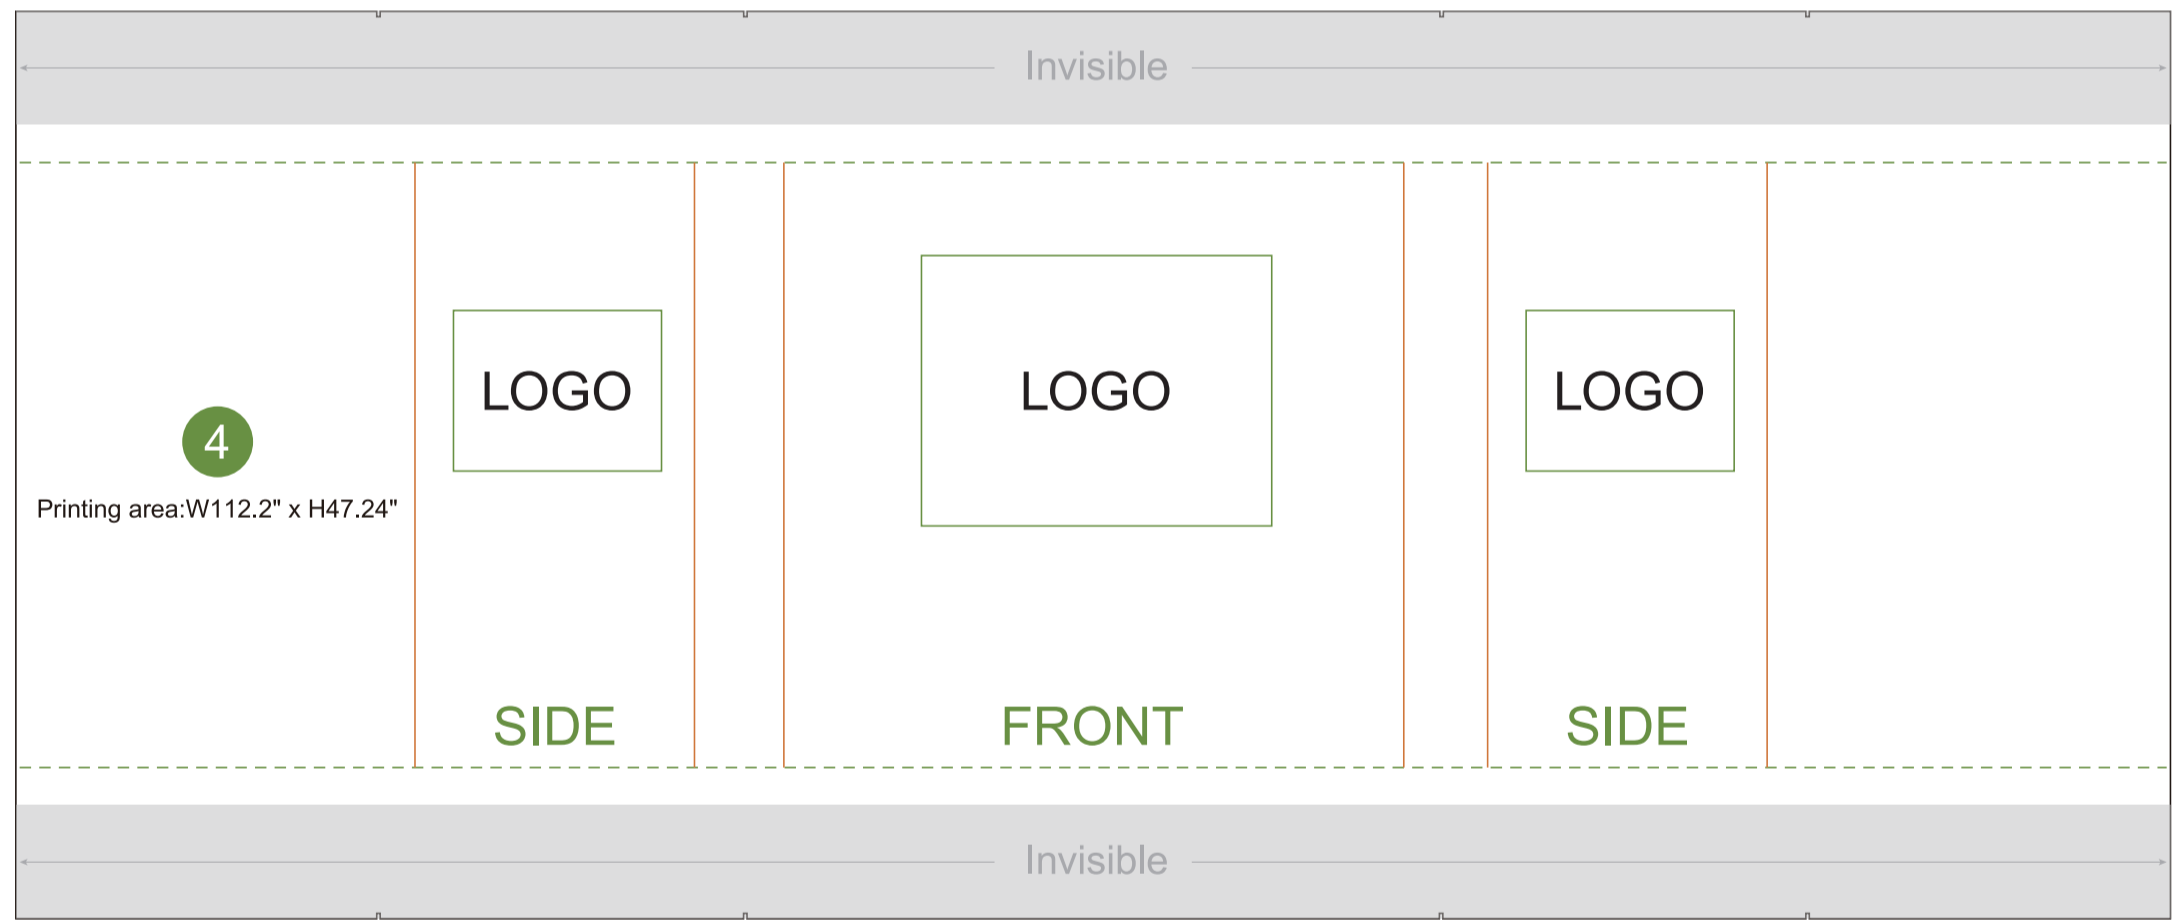

Bleed Line ————
 Make sure to extend the background images or colors all the way to the edge of the black outline.

Trim Line - - - - -
 Be aware of Safe visible area & keep important images & text inside this line.(Anything left outside the green box may be cut off during trimming.)

Safe Line ————
Fold Line ————

AOM Prime Print

- Graphic Specifications:
- Use Provided Template: Follow template dimensions exactly
 - Resolution: 150 DPI minimum
 - Color Mode: CMYK (for print accuracy)
 - No Template Lines: Remove any template guidelines before submission
 - Images: Embed or link all images in the file
 - Fonts: Outline all fonts to avoid compatibility issues