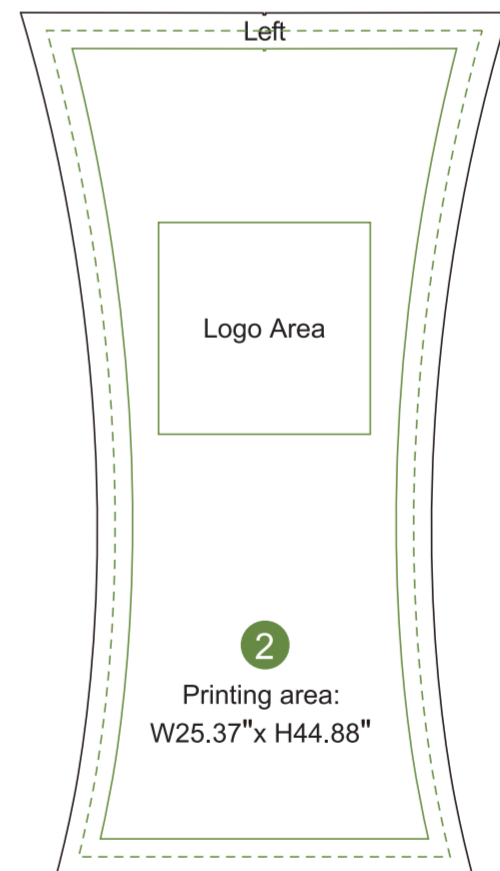

1

FRONT

Printing area: W187" x H93.3"

Bleed Line —————

Make sure to extend the background images or colors all the way to the edge of the black outline.

Trim Line - - - - -

Be aware of Safe visible area & keep important images & text inside this line. (Anything left outside the green box may be cut off during trimming.)

Safe Line —————

Fold Line —————

AOM Prime Print

Graphic Specifications:

- Use Provided Template: Follow template dimensions exactly
- Resolution: 150 DPI minimum
- Color Mode: CMYK (for print accuracy)
- No Template Lines: Remove any template guidelines before submission
- Images: Embed or link all images in the file
- Fonts: Outline all fonts to avoid compatibility issues