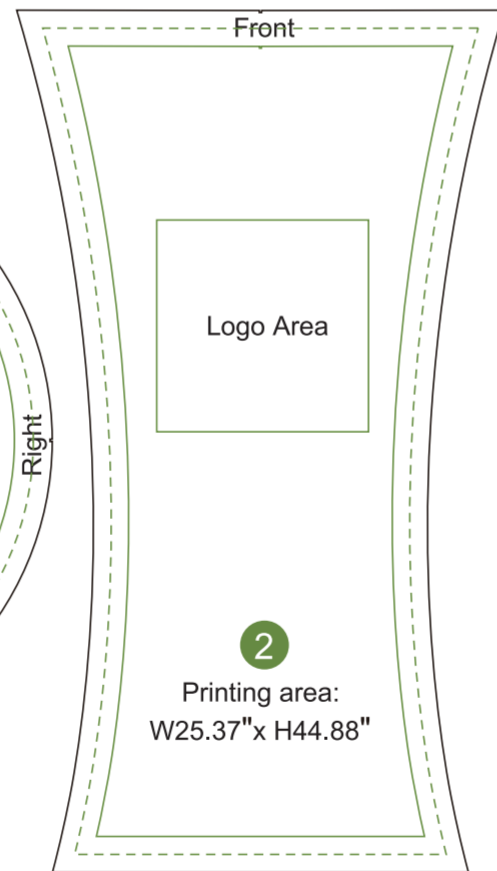

1

FRONT

Printing area: W187" x H93.3"

Bleed Line —————

Make sure to extend the background images or colors all the way to the edge of the black outline.

Trim Line - - - - -

Be aware of Safe visible area & keep important images & text inside this line. (Anything left outside the green box may be cut off during trimming.)

Safe Line —————

Fold Line —————

AOM Prime Print

Graphic Specifications:

- Use Provided Template: Follow template dimensions exactly
- Resolution: 150 DPI minimum
- Color Mode: CMYK (for print accuracy)
- No Template Lines: Remove any template guidelines before submission
- Images: Embed or link all images in the file
- Fonts: Outline all fonts to avoid compatibility issues