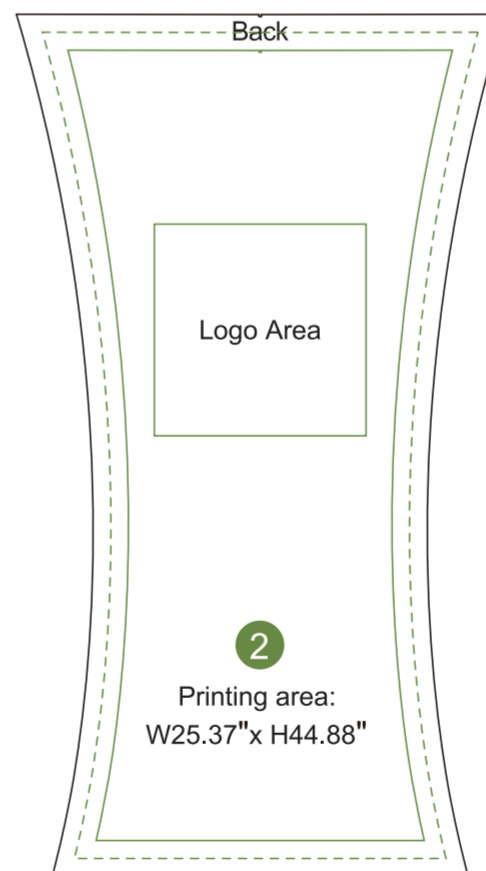

1

FRONT

Printing area: W187" x H93.3"

Bleed Line —————

Make sure to extend the background images or colors all the way to the edge of the black outline.

Trim Line - - - - -

Be aware of Safe visible area & keep important images & text inside this line. (Anything left outside the green box may be cut off during trimming.)

Safe Line —————

Fold Line —————

AOM Prime Print

Graphic Specifications:

- Use Provided Template: Follow template dimensions exactly
- Resolution: 150 DPI minimum
- Color Mode: CMYK (for print accuracy)
- No Template Lines: Remove any template guidelines before submission
- Images: Embed or link all images in the file
- Fonts: Outline all fonts to avoid compatibility issues