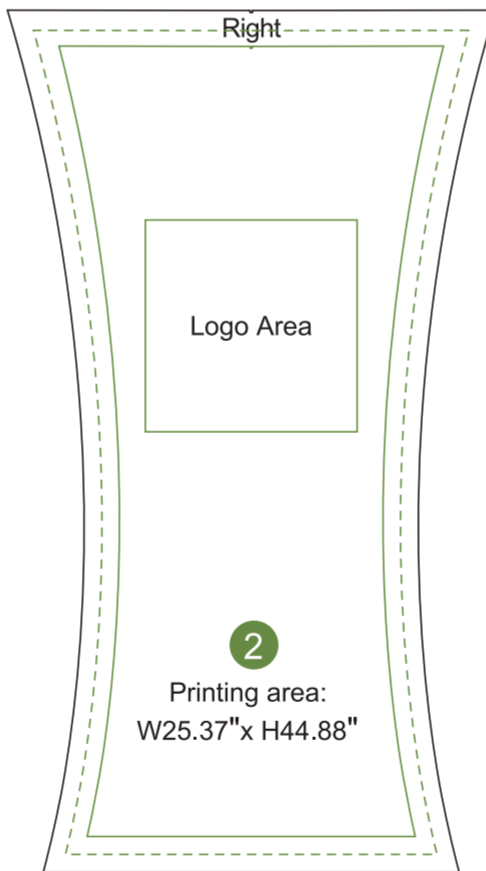

1

FRONT

Printing area: W187" x H93.3"

Bleed Line —————

Make sure to extend the background images or colors all the way to the edge of the black outline.

Trim Line - - - - -

Be aware of Safe visible area & keep important images & text inside this line. (Anything left outside the green box may be cut off during trimming.)

Safe Line —————

Fold Line —————

AOM Prime Print

Graphic Specifications:

- Use Provided Template: Follow template dimensions exactly
- Resolution: 150 DPI minimum
- Color Mode: CMYK (for print accuracy)
- No Template Lines: Remove any template guidelines before submission
- Images: Embed or link all images in the file
- Fonts: Outline all fonts to avoid compatibility issues