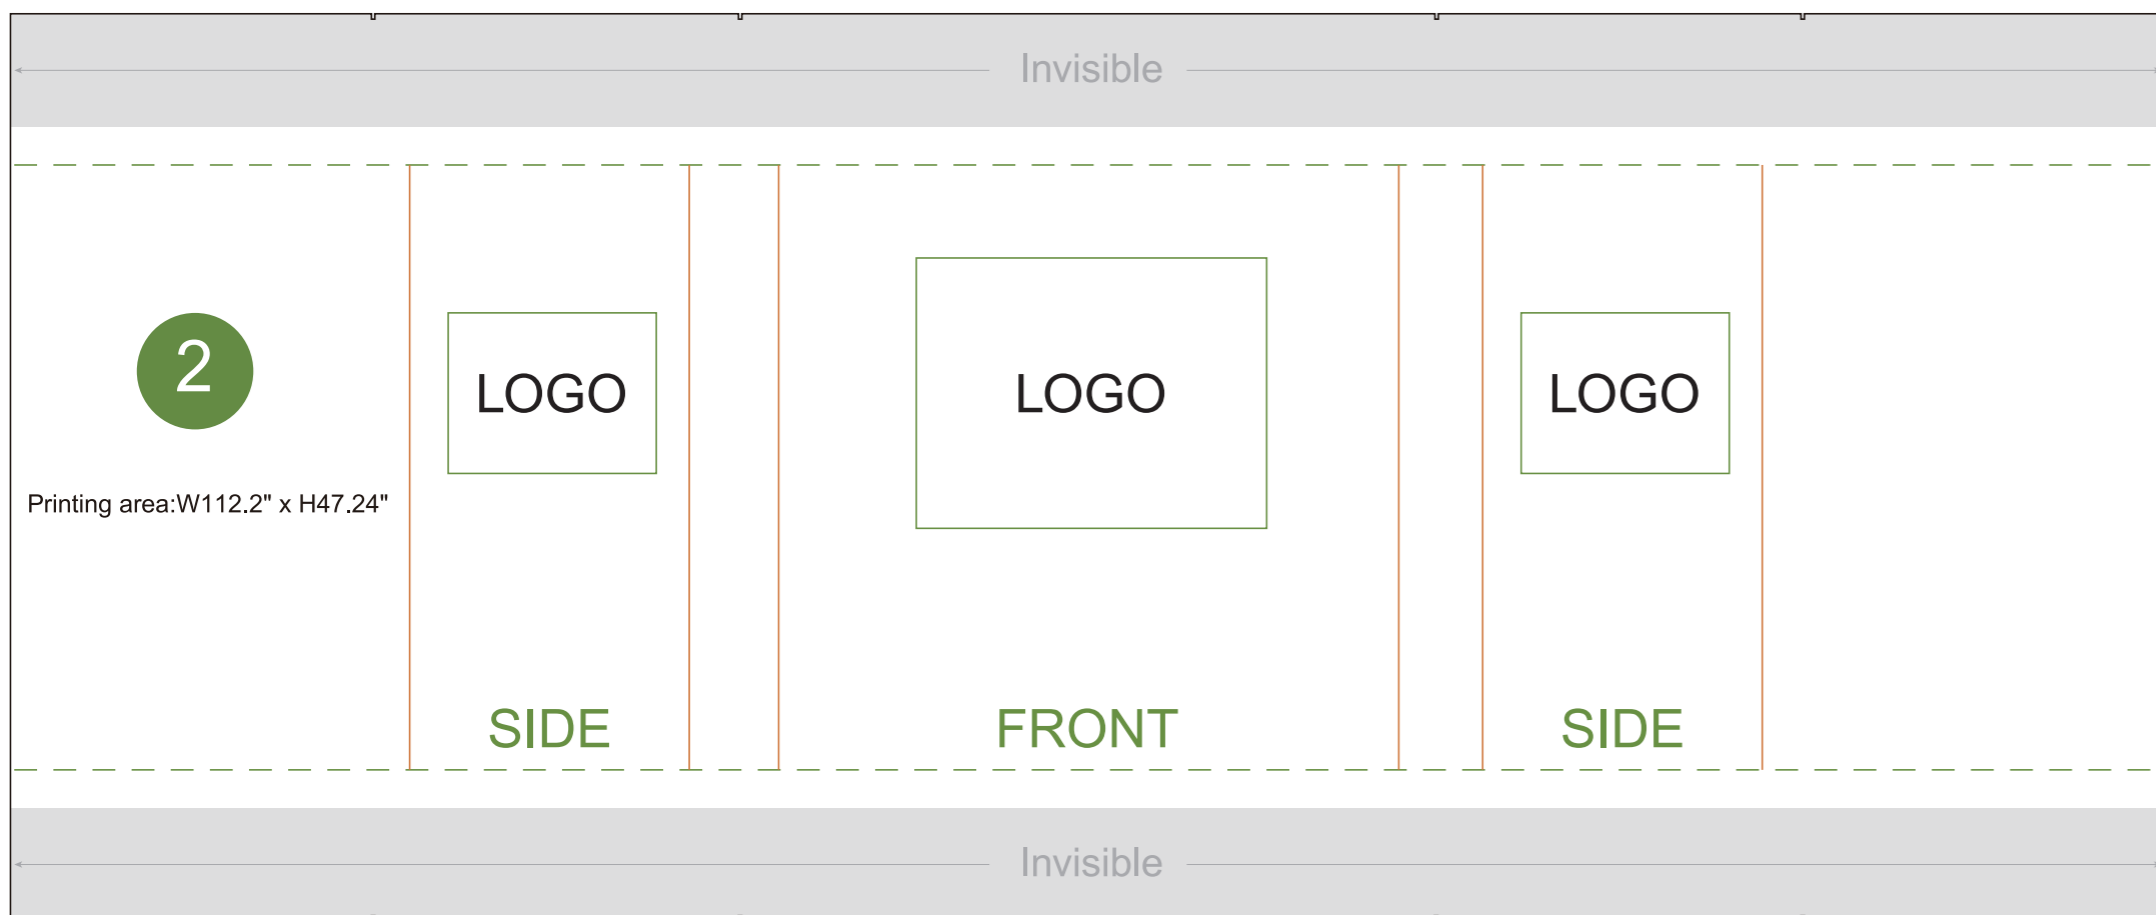

# FRONT

Printing area:W176.33" x H70.94"

**Bleed Line** —————  
 Make sure to extend the background images or colors all the way to the edge of the black outline.

**Trim Line** - - - - -  
 Be aware of Safe visible area & keep important images & text inside this line.(Anything left outside the green box may be cut off during trimming.)

**Safe Line** \_\_\_\_\_  
**Fold Line** \_\_\_\_\_

1

# BACK

Printing area:W176.33" x H70.94"