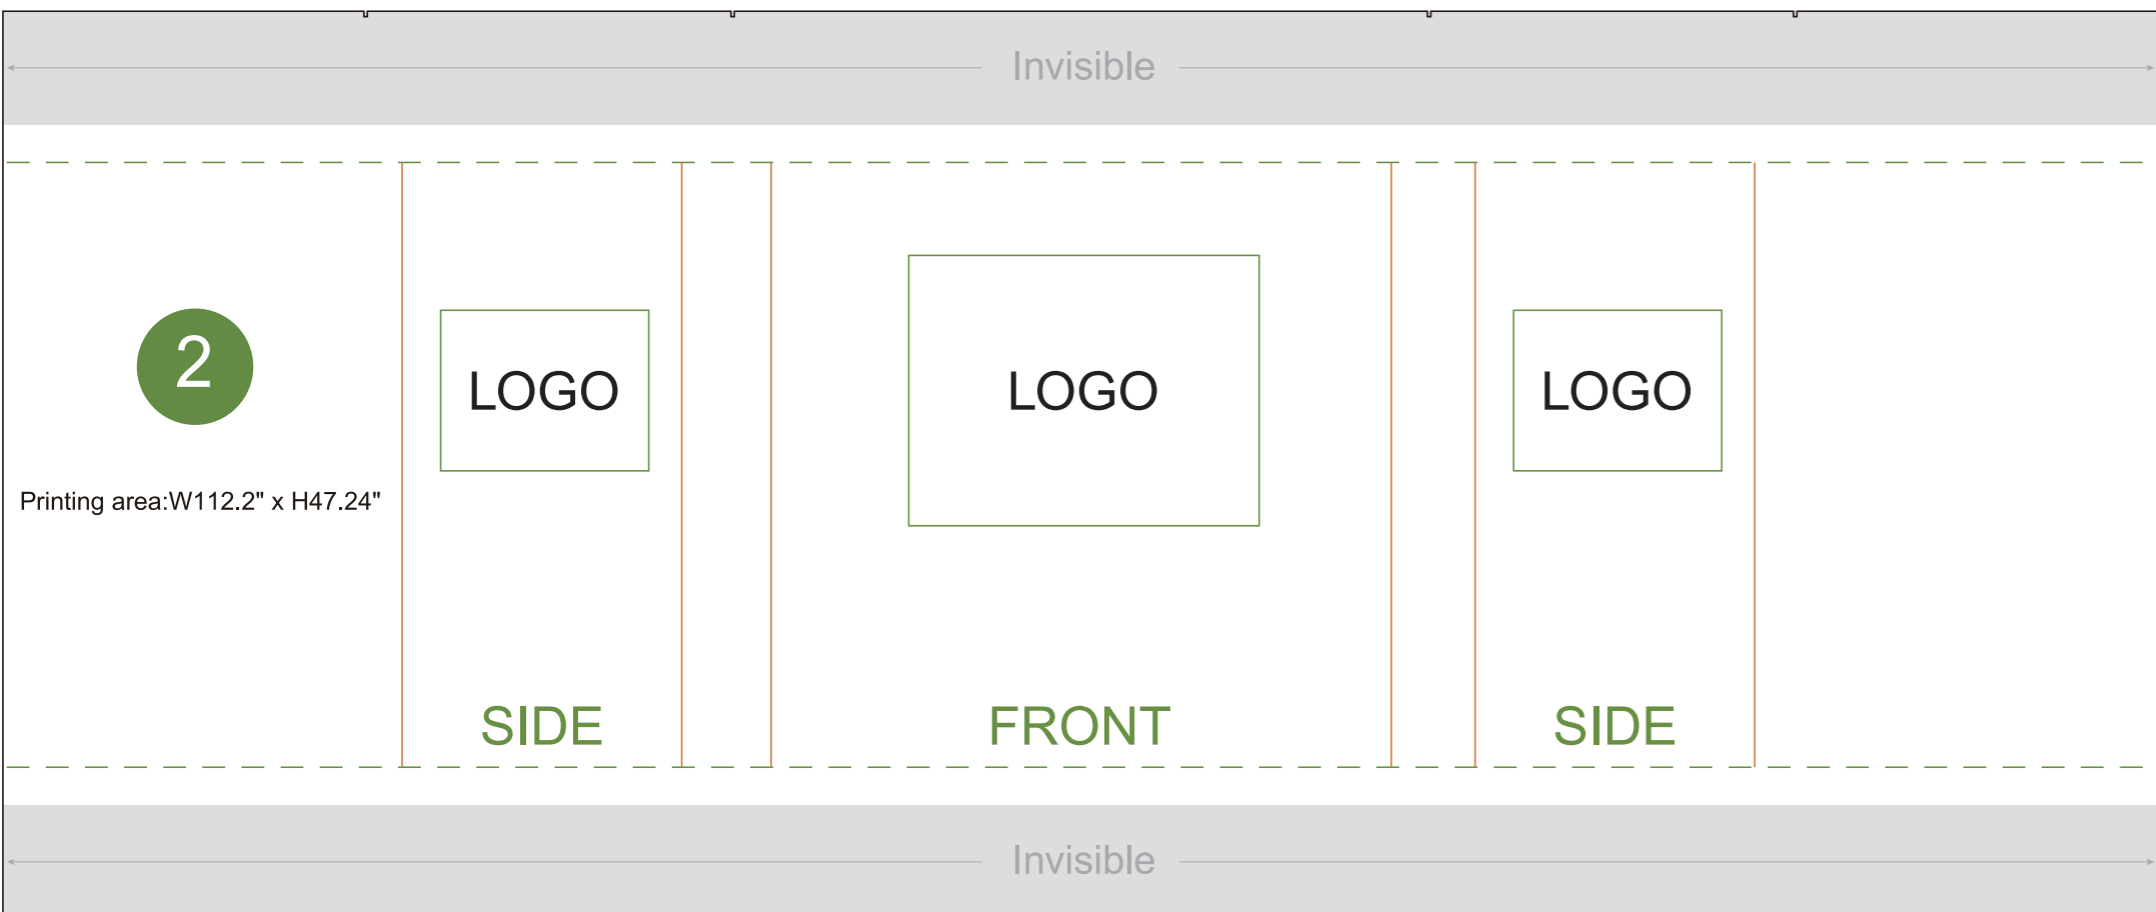

1

FRONT

Printing area:W176.33" x H70.94"

Bleed Line —————
 Make sure to extend the background images or colors all the way to the edge of the black outline.

Trim Line - - - - -
 Be aware of Safe visible area & keep important images & text inside this line.(Anything left outside the green box may be cut off during trimming.)

Safe Line —————

Fold Line —————

AOM Prime Print

- Graphic Specifications:
- Use Provided Template: Follow template dimensions exactly
 - Resolution: 150 DPI minimum
 - Color Mode: CMYK (for print accuracy)
 - No Template Lines: Remove any template guidelines before submission
 - Images: Embed or link all images in the file
 - Fonts: Outline all fonts to avoid compatibility issues