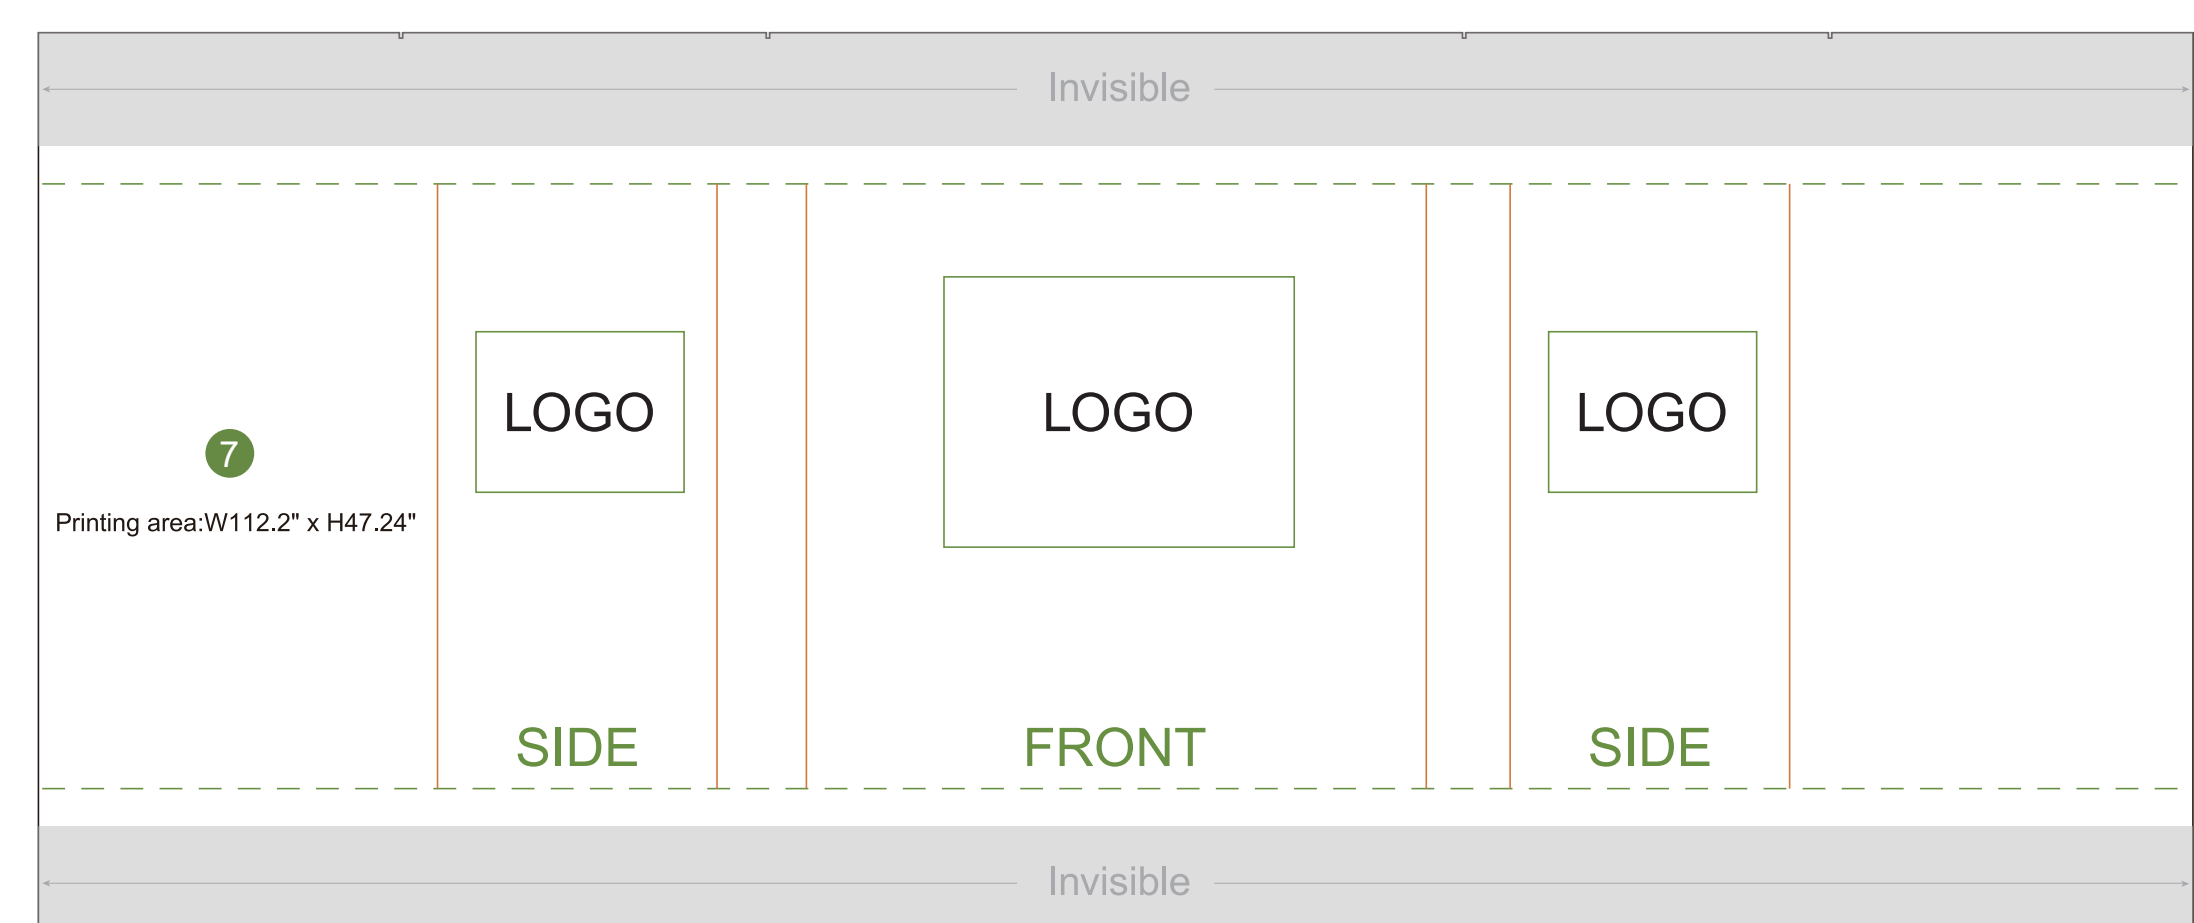

Bleed Line ———
Make sure to extend the background images or colors all the way to the edge of the black outline.

Trim Line - - - - -
Be aware of Safe visible area & keep important images & text inside this line. (Anything left outside the green box may be cut off during trimming.)

Safe Line ———

Fold Line ———