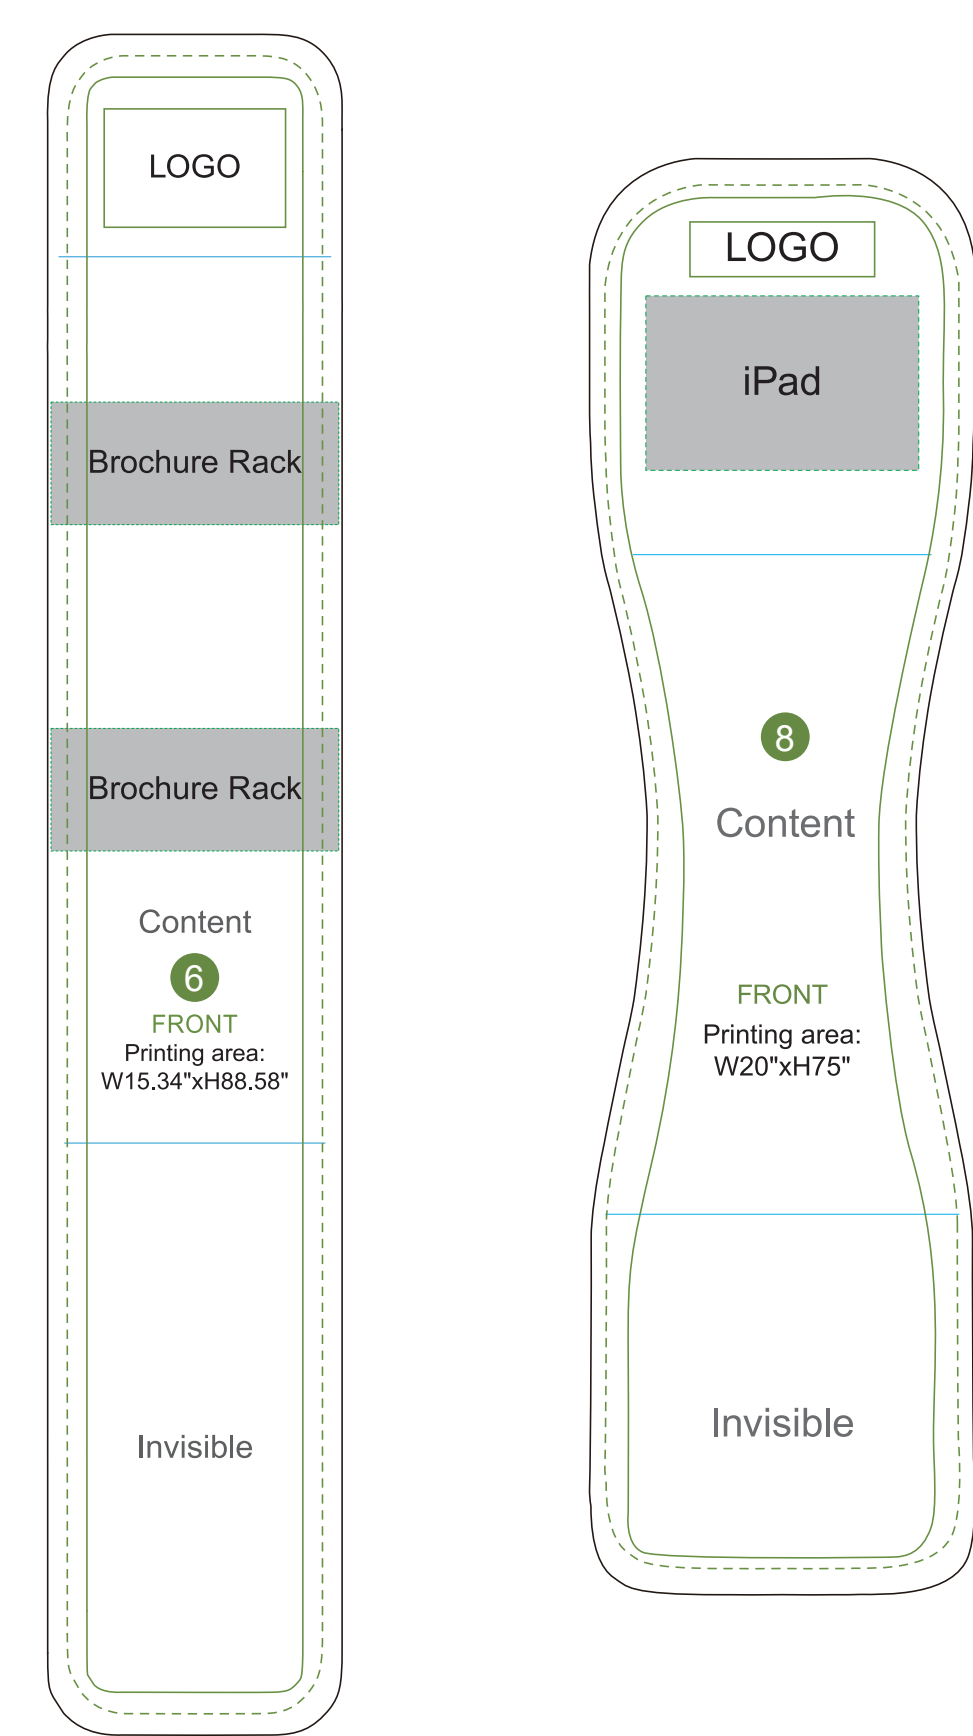

Bleed Line ———
Make sure to extend the background images or colors all the way to the edge of the black outline.

Trim Line - - - - -
Be aware of Safe visible area & keep important images & text inside this line. (Anything left outside the green box may be cut off during trimming.)

Safe Line ———

Fold Line ———