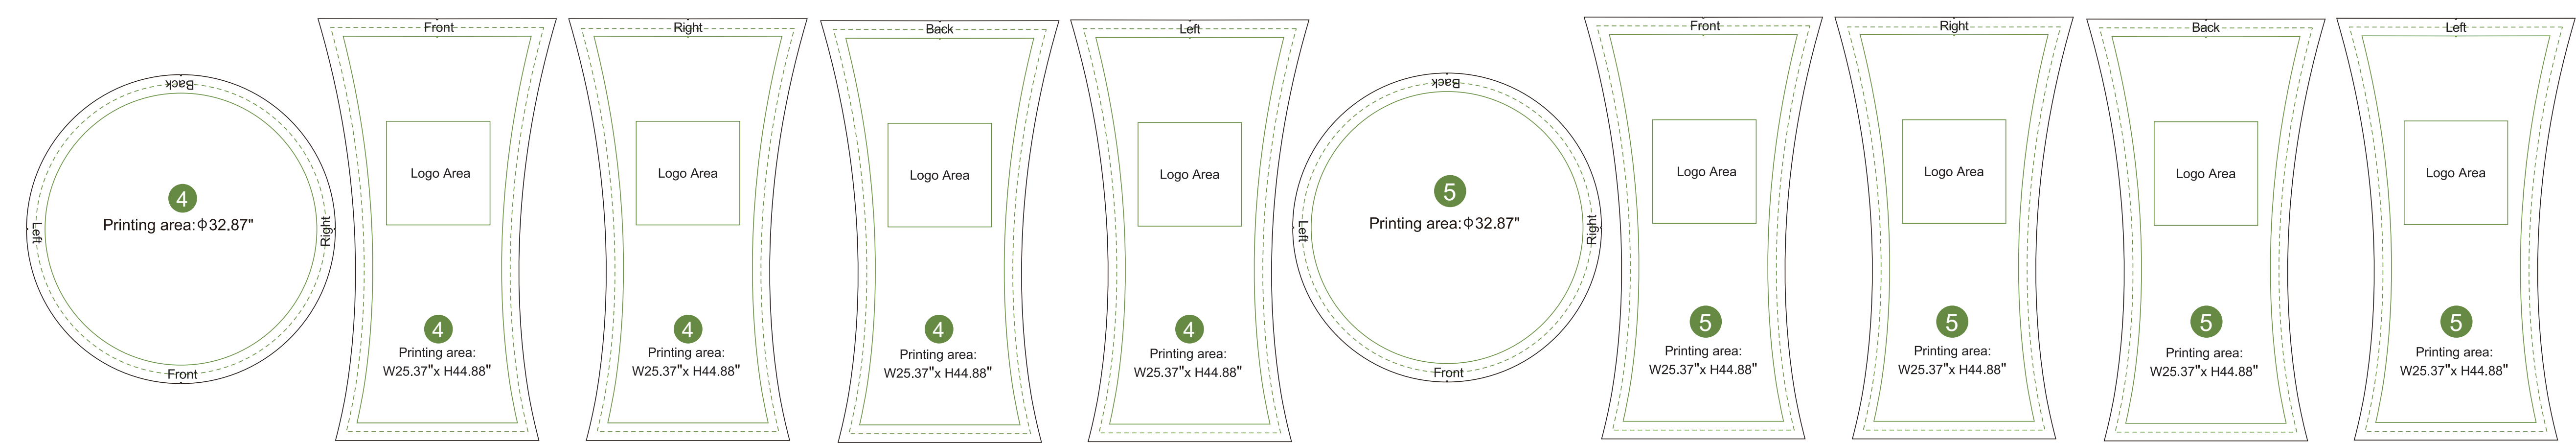

Bleed Line ———
Make sure to extend the background images or colors all the way to the edge of the black outline.

Trim Line - - - - -
Be aware of Safe visible area & keep important images & text inside this line. (Anything left outside the green box may be cut off during trimming.)

Safe Line ———

Fold Line ———