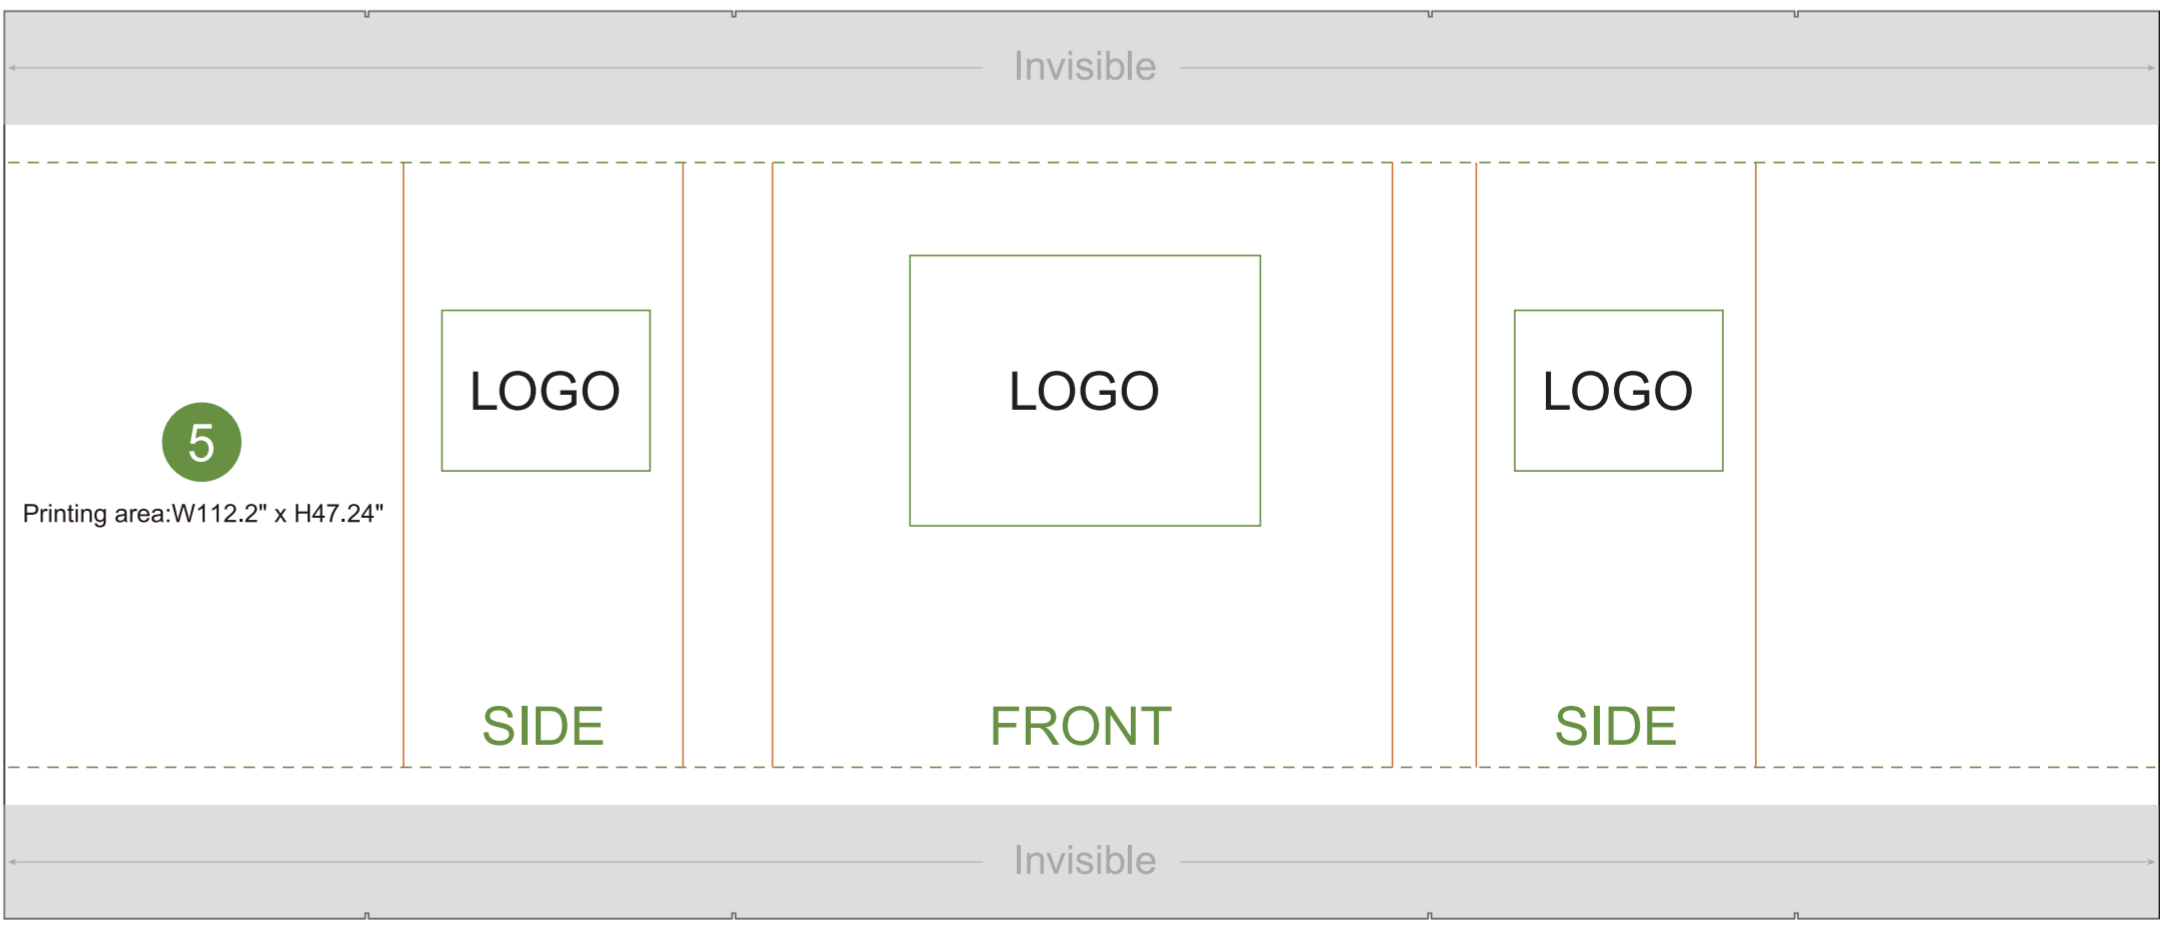

**Bleed Line** ———  
Make sure to extend the background images or colors all the way to the edge of the black outline.

**Trim Line** - - - - -  
Be aware of Safe visible area & keep important images & text inside this line.(Anything left outside the green box may be cut off during trimming.)

**Safe Line** ———  
**Fold Line** ———

**AOM Prime Print**

- Graphic Specifications:
- Use Provided Template: Follow template dimensions exactly
  - Resolution: 150 DPI minimum
  - Color Mode: CMYK (for print accuracy)
  - No Template Lines: Remove any template guidelines before submission
  - Images: Embed or link all images in the file
  - Fonts: Outline all fonts to avoid compatibility issues