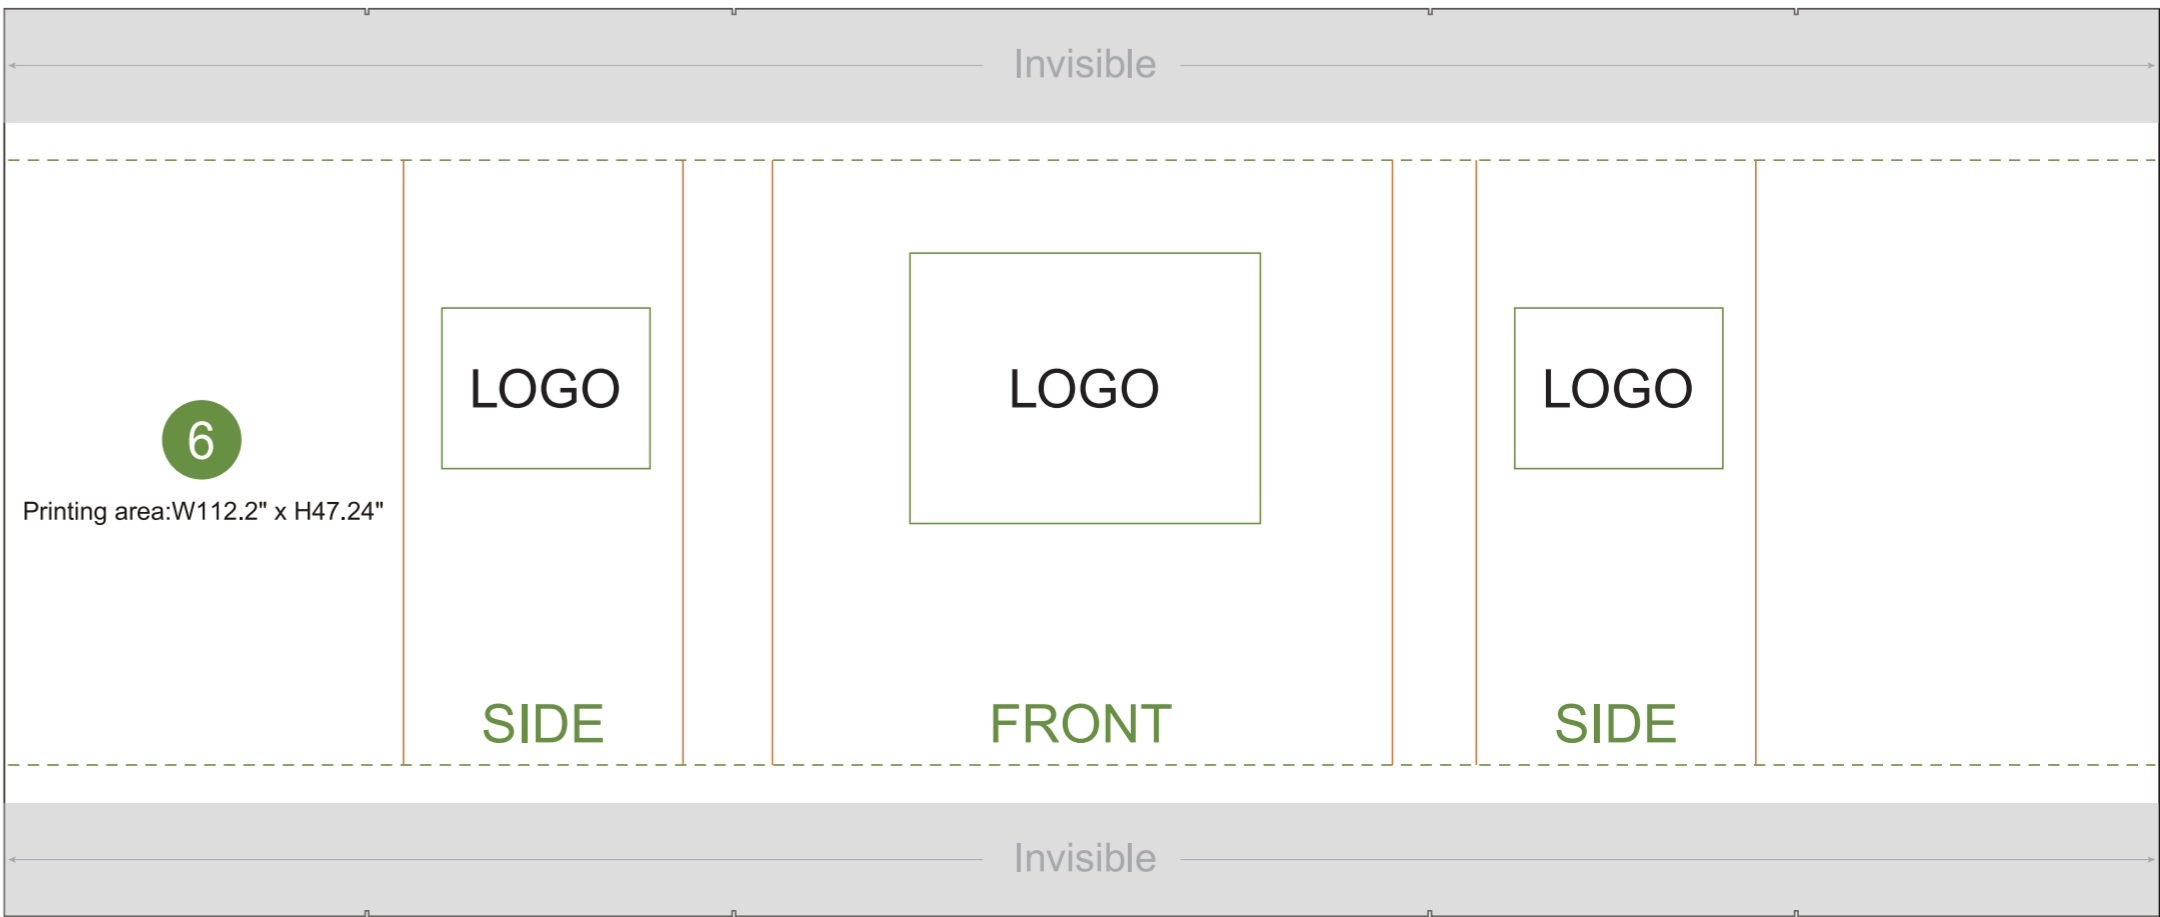

**Bleed Line** ———  
Make sure to extend the background images or colors all the way to the edge of the black outline.

**Trim Line** - - - - -  
Be aware of Safe visible area & keep important images & text inside this line.(Anything left outside the green box may be cut off during trimming.)

**Safe Line** ———  
**Fold Line** ———

**AOM Prime Print**

- Graphic Specifications:
- Use Provided Template: Follow template dimensions exactly
  - Resolution: 150 DPI minimum
  - Color Mode: CMYK (for print accuracy)
  - No Template Lines: Remove any template guidelines before submission
  - Images: Embed or link all images in the file
  - Fonts: Outline all fonts to avoid compatibility issues