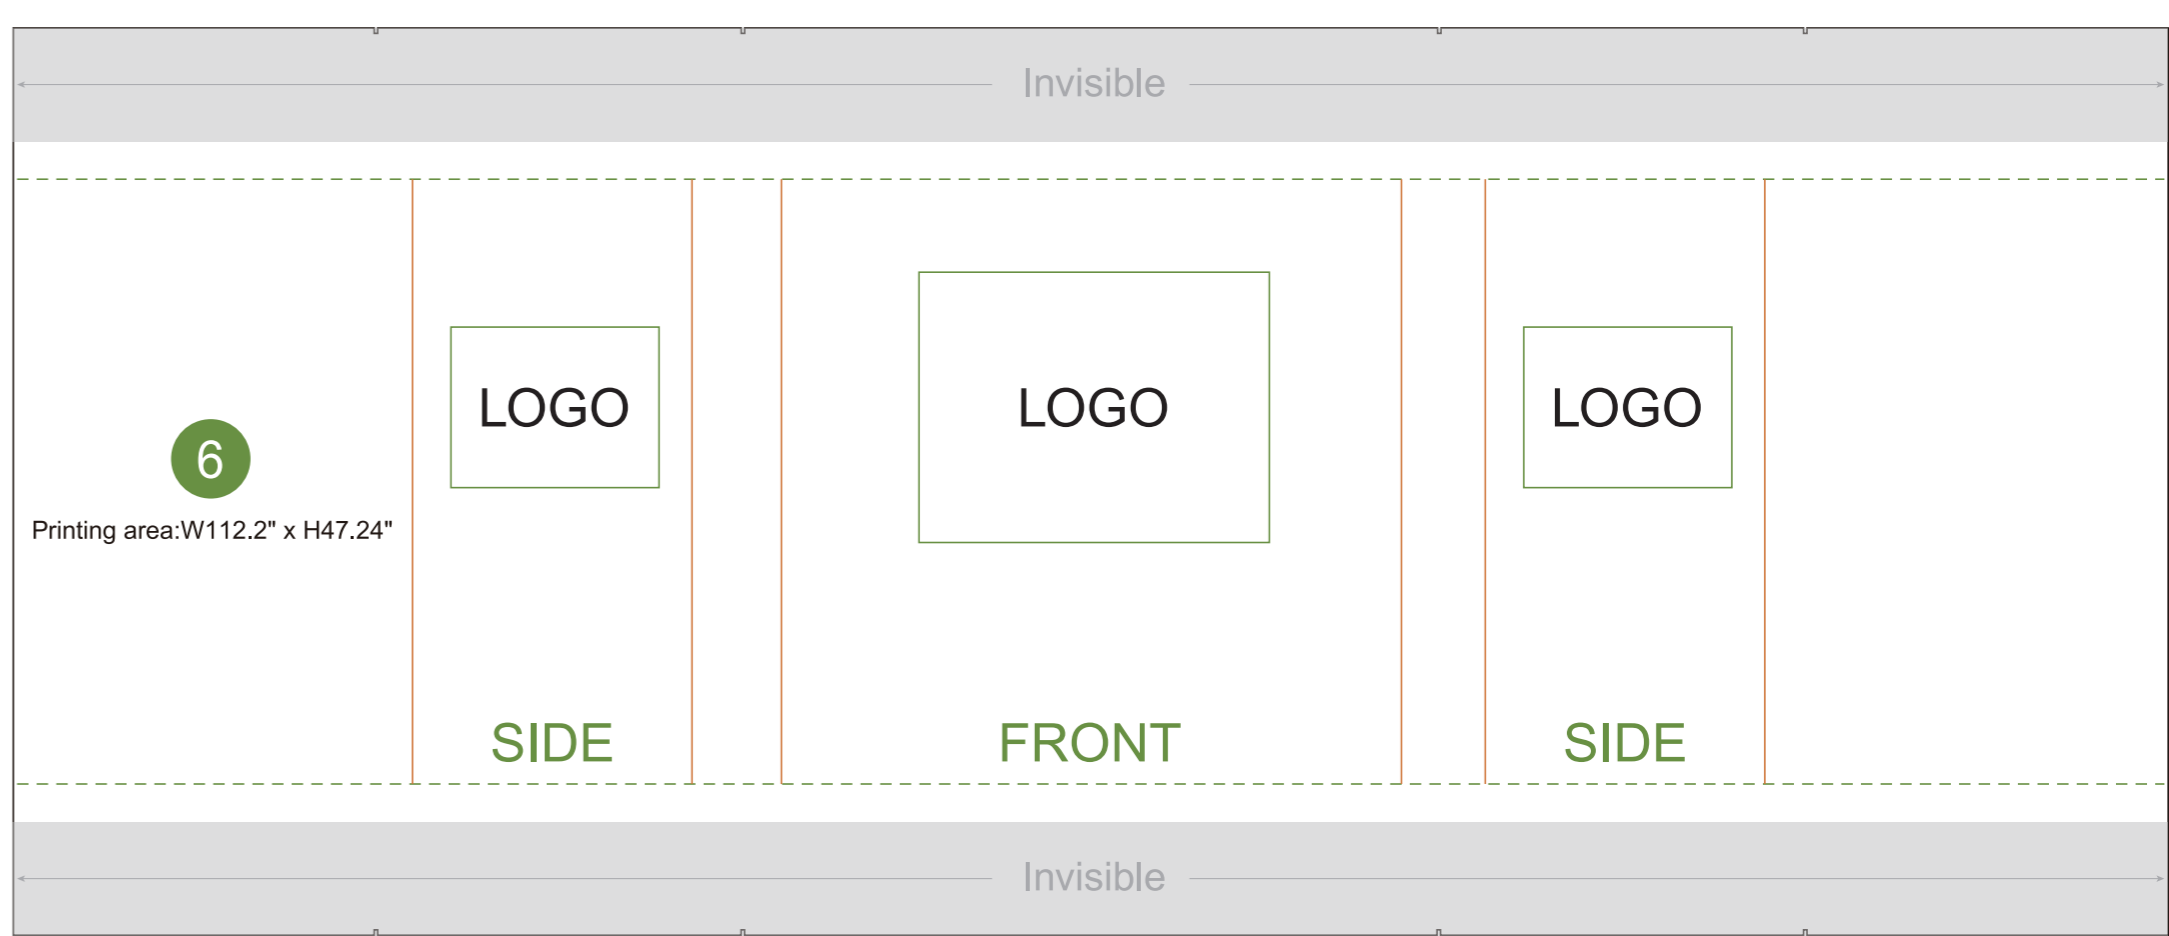

**Bleed Line** —————  
 Make sure to extend the background images or colors all the way to the edge of the black outline.

**Trim Line** - - - - -  
 Be aware of Safe visible area & keep important images & text inside this line.(Anything left outside the green box may be cut off during trimming.)

**Safe Line** —————

**Fold Line** —————

**AOM Prime Print**

- Graphic Specifications:
- Use Provided Template: Follow template dimensions exactly
  - Resolution: 150 DPI minimum
  - Color Mode: CMYK (for print accuracy)
  - No Template Lines: Remove any template guidelines before submission
  - Images: Embed or link all images in the file
  - Fonts: Outline all fonts to avoid compatibility issues