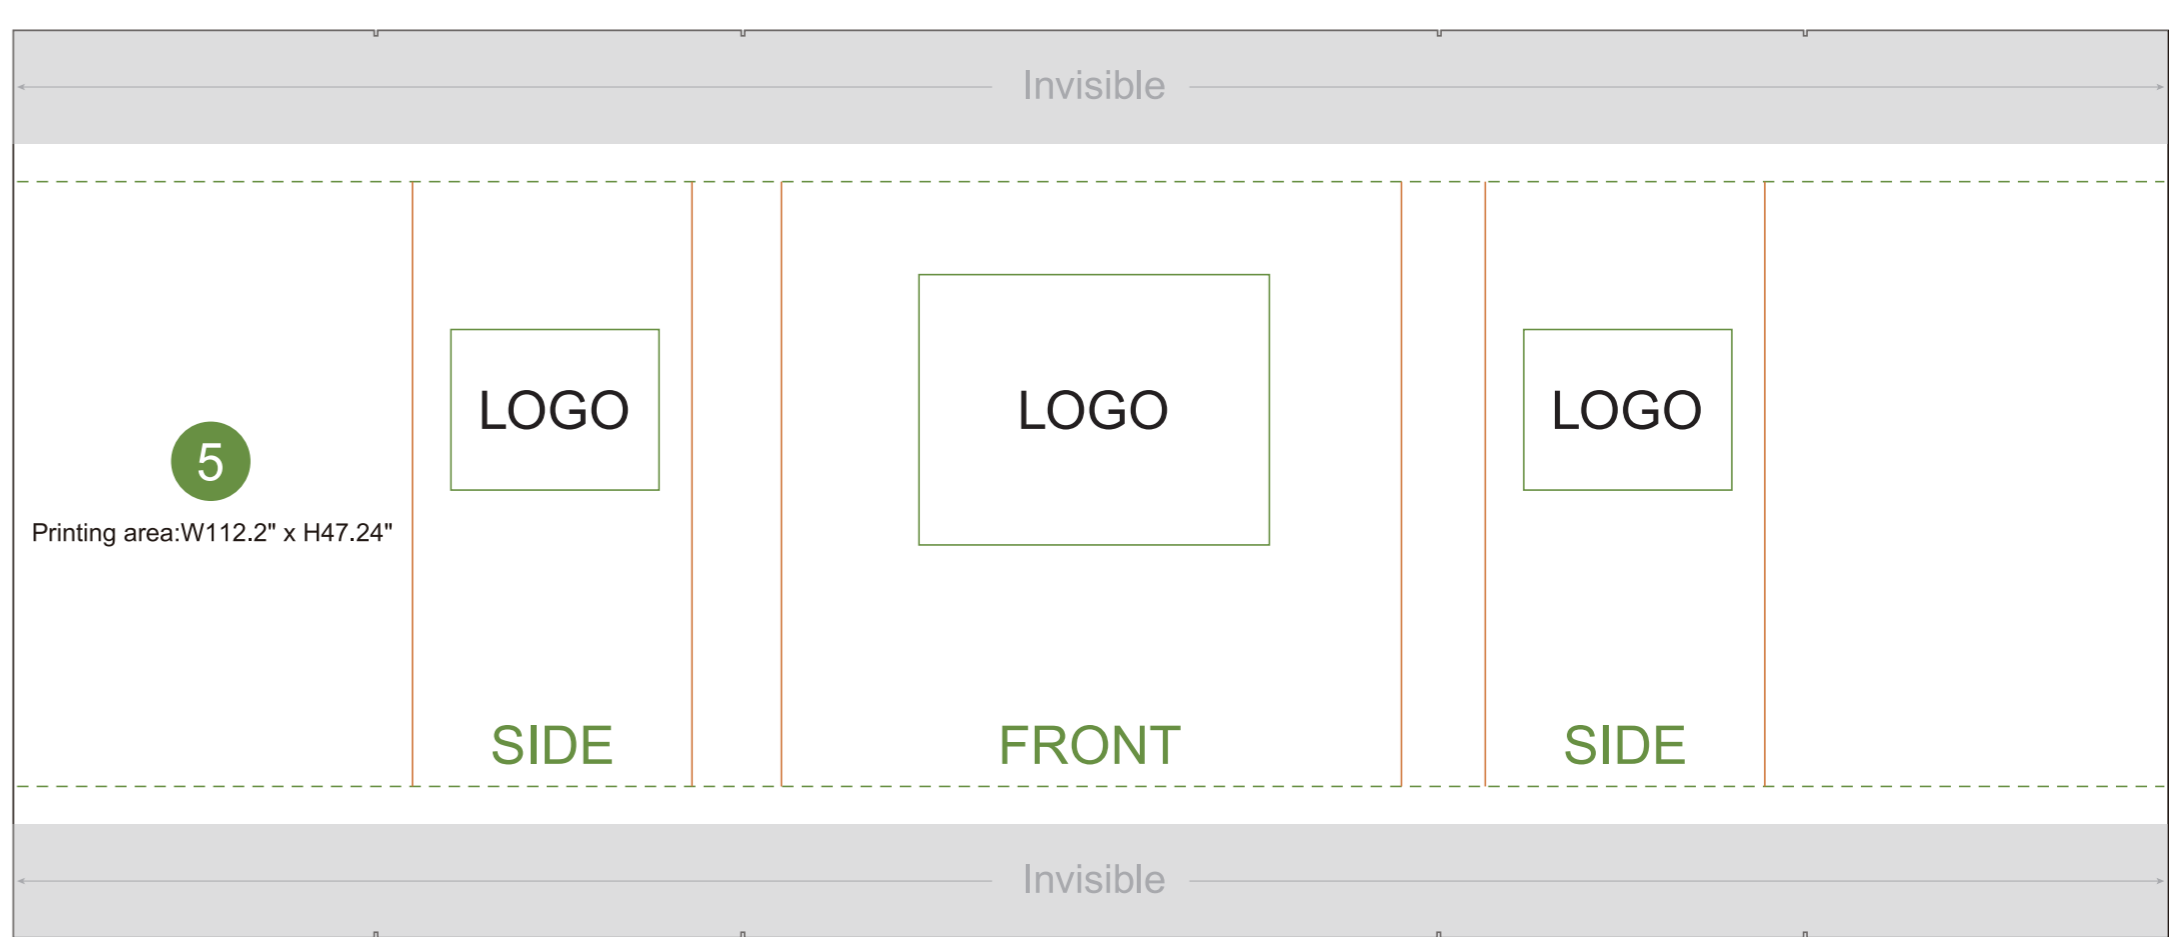

**Bleed Line** —————  
 Make sure to extend the background images or colors all the way to the edge of the black outline.

**Trim Line** - - - - -  
 Be aware of Safe visible area & keep important images & text inside this line.(Anything left outside the green box may be cut off during trimming.)

**Safe Line** —————

**Fold Line** —————

**AOM Prime Print**

- Graphic Specifications:
- Use Provided Template: Follow template dimensions exactly
  - Resolution: 150 DPI minimum
  - Color Mode: CMYK (for print accuracy)
  - No Template Lines: Remove any template guidelines before submission
  - Images: Embed or link all images in the file
  - Fonts: Outline all fonts to avoid compatibility issues