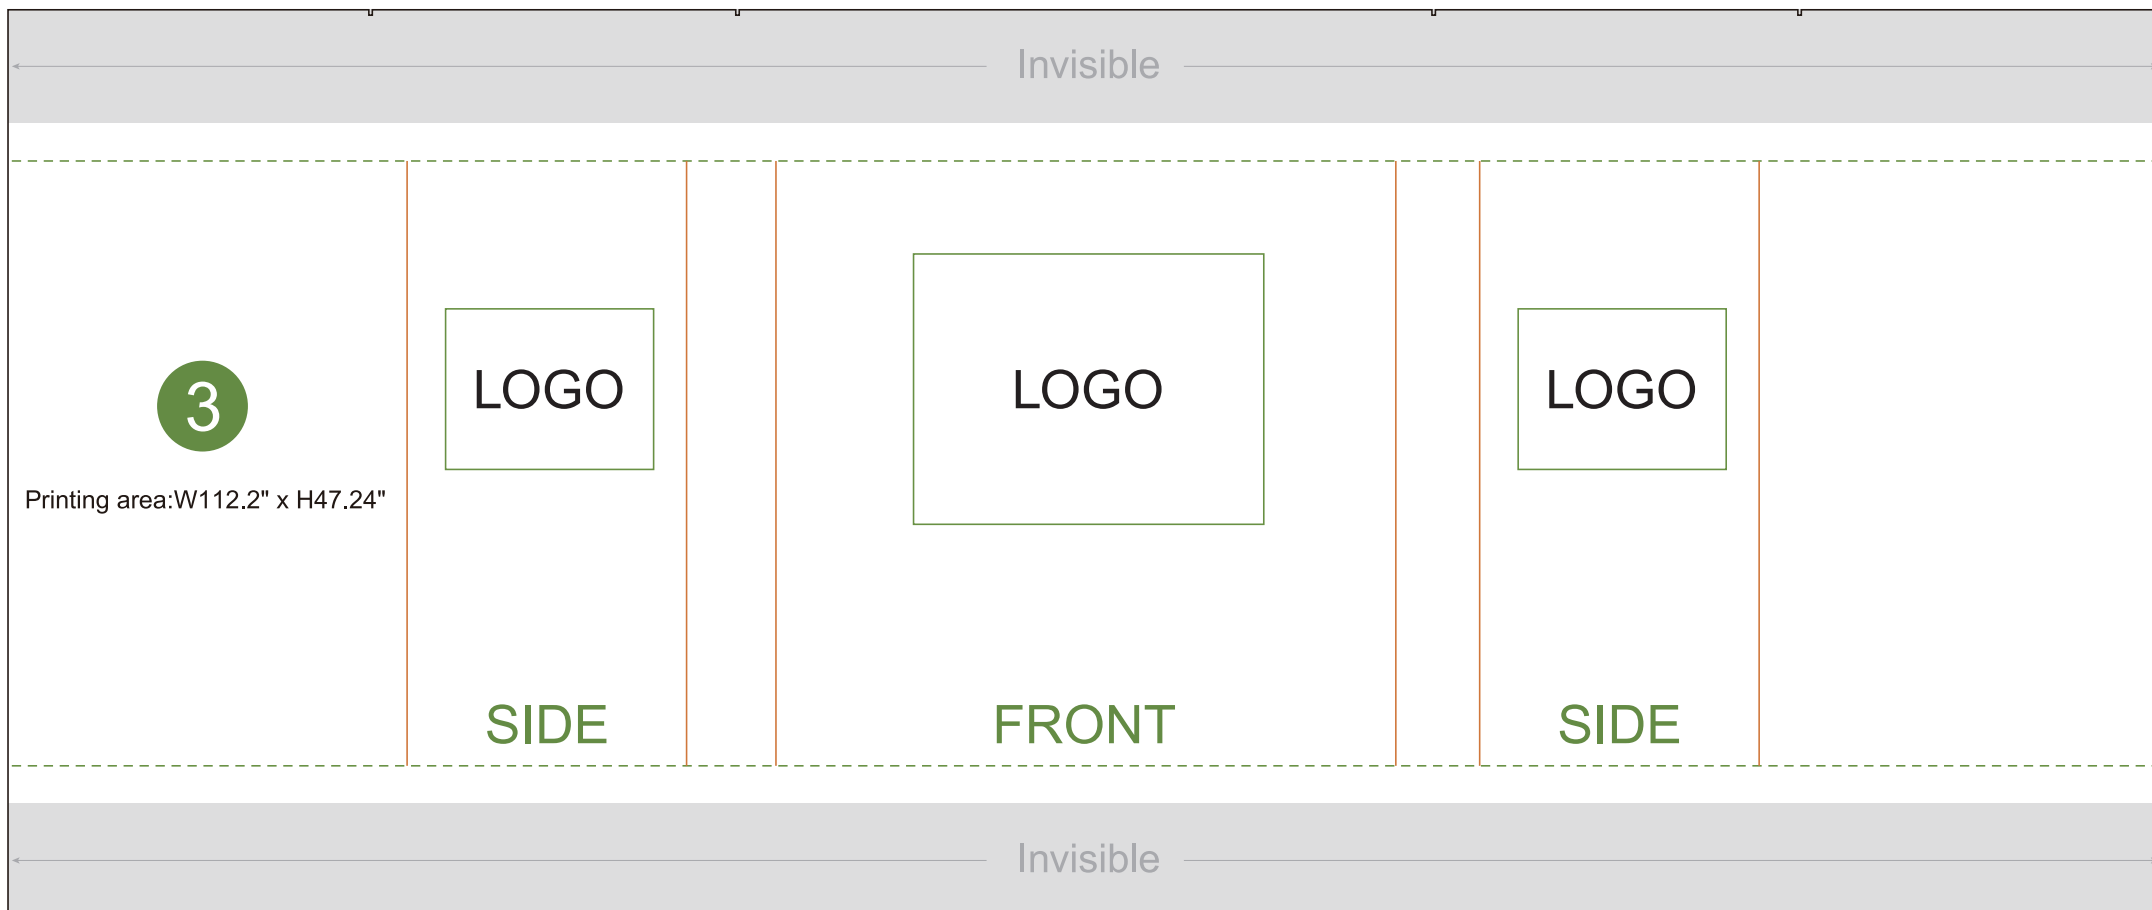

# FRONT

Printing area:W243.3" x H91.73"

Bleed Line —————

Make sure to extend the background images or colors all the way to the edge of the black outline.

Trim Line - - - - -

Be aware of Safe visible area & keep important images & text inside this line.(Anything left outside the green box may be cut off during trimming.)

Safe Line —————

Fold Line —————

TOP OUTSIDE

### Graphic Specifications:

- Use Provided Template: Follow template dimensions exactly
- Resolution: 150 DPI minimum
- Color Mode: CMYK (for print accuracy)
- No Template Lines: Remove any template guidelines before submission
- Images: Embed or link all images in the file
- Fonts: Outline all fonts to avoid compatibility issues