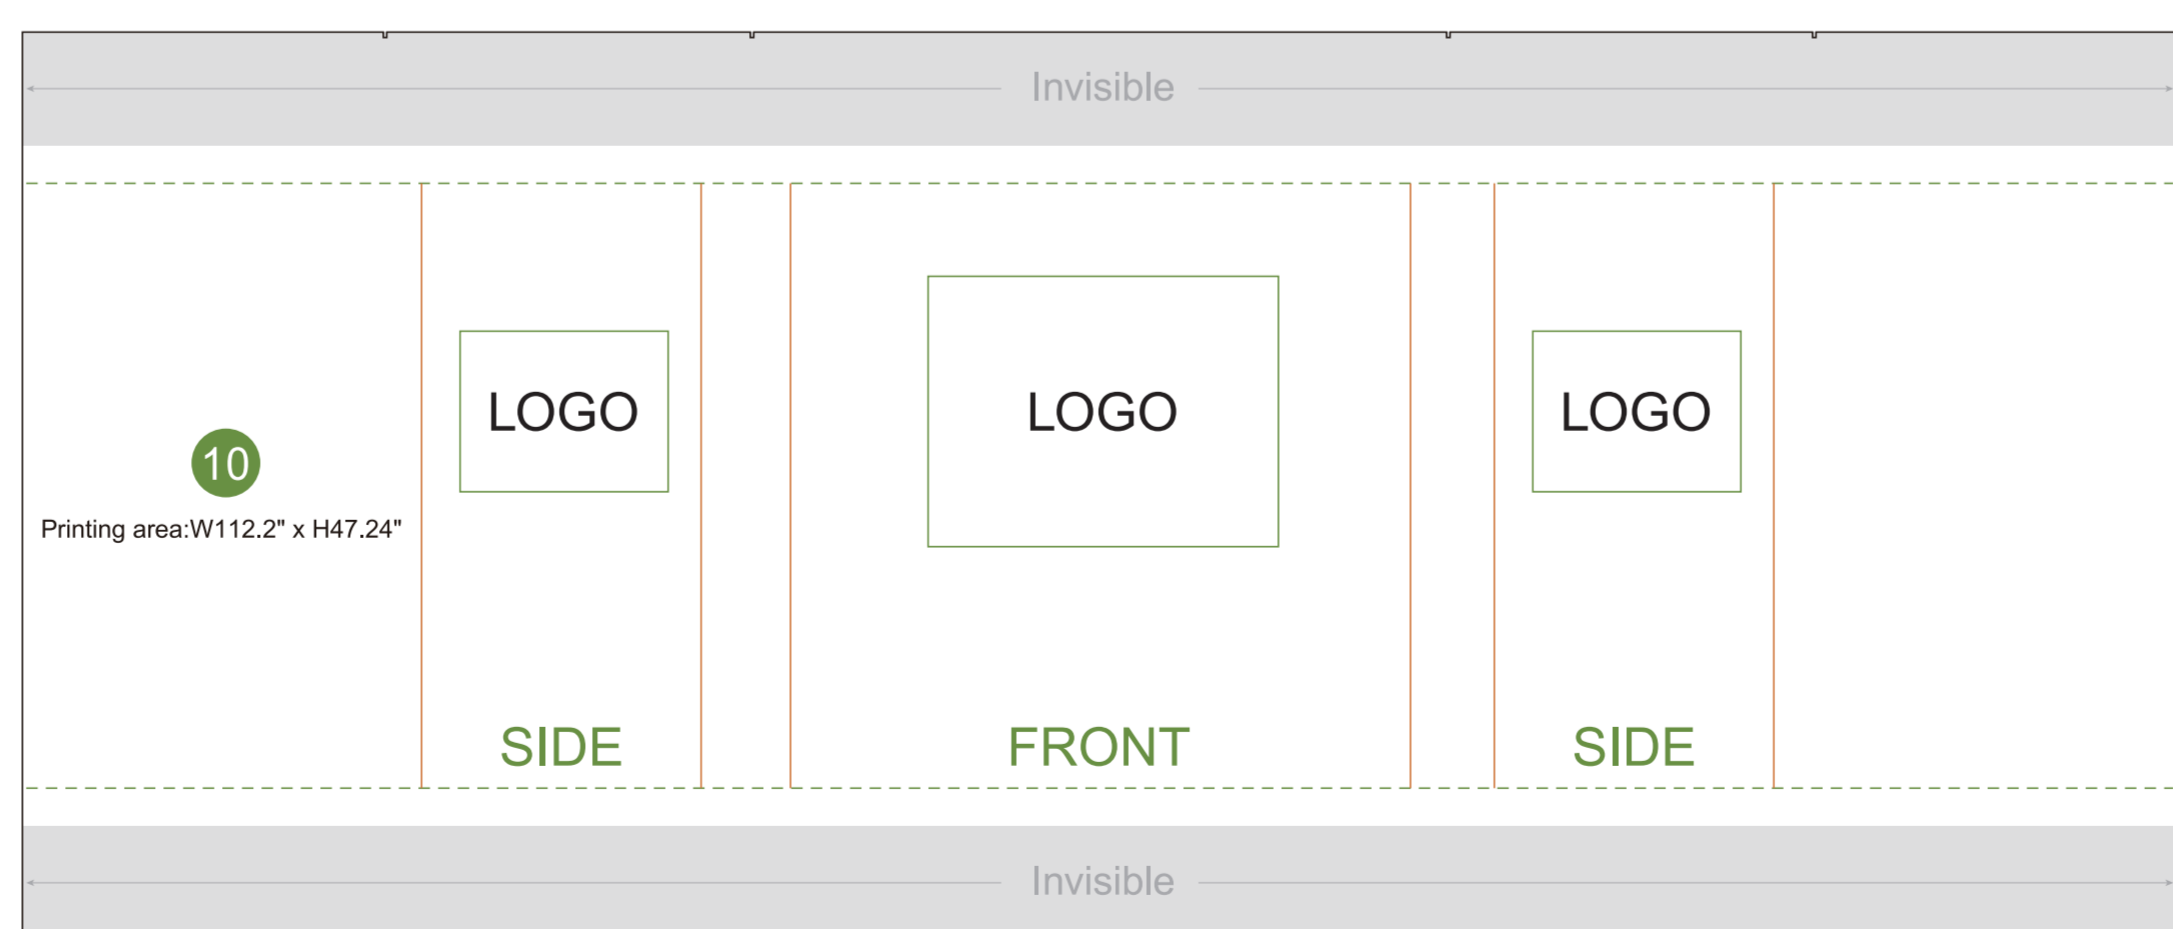

Bleed Line ———
 Make sure to extend the background images or colors all the way to the edge of the black outline.

Trim Line - - - - -
 Be aware of Safe visible area & keep important images & text inside this line. (Anything left outside the green box may be cut off during trimming.)

Safe Line ———
Fold Line ———

AOM Prime Print

- Graphic Specifications:
- Use Provided Template: Follow template dimensions exactly
 - Resolution: 150 DPI minimum
 - Color Mode: CMYK (for print accuracy)
 - No Template Lines: Remove any template guidelines before submission
 - Images: Embed or link all images in the file
 - Fonts: Outline all fonts to avoid compatibility issues