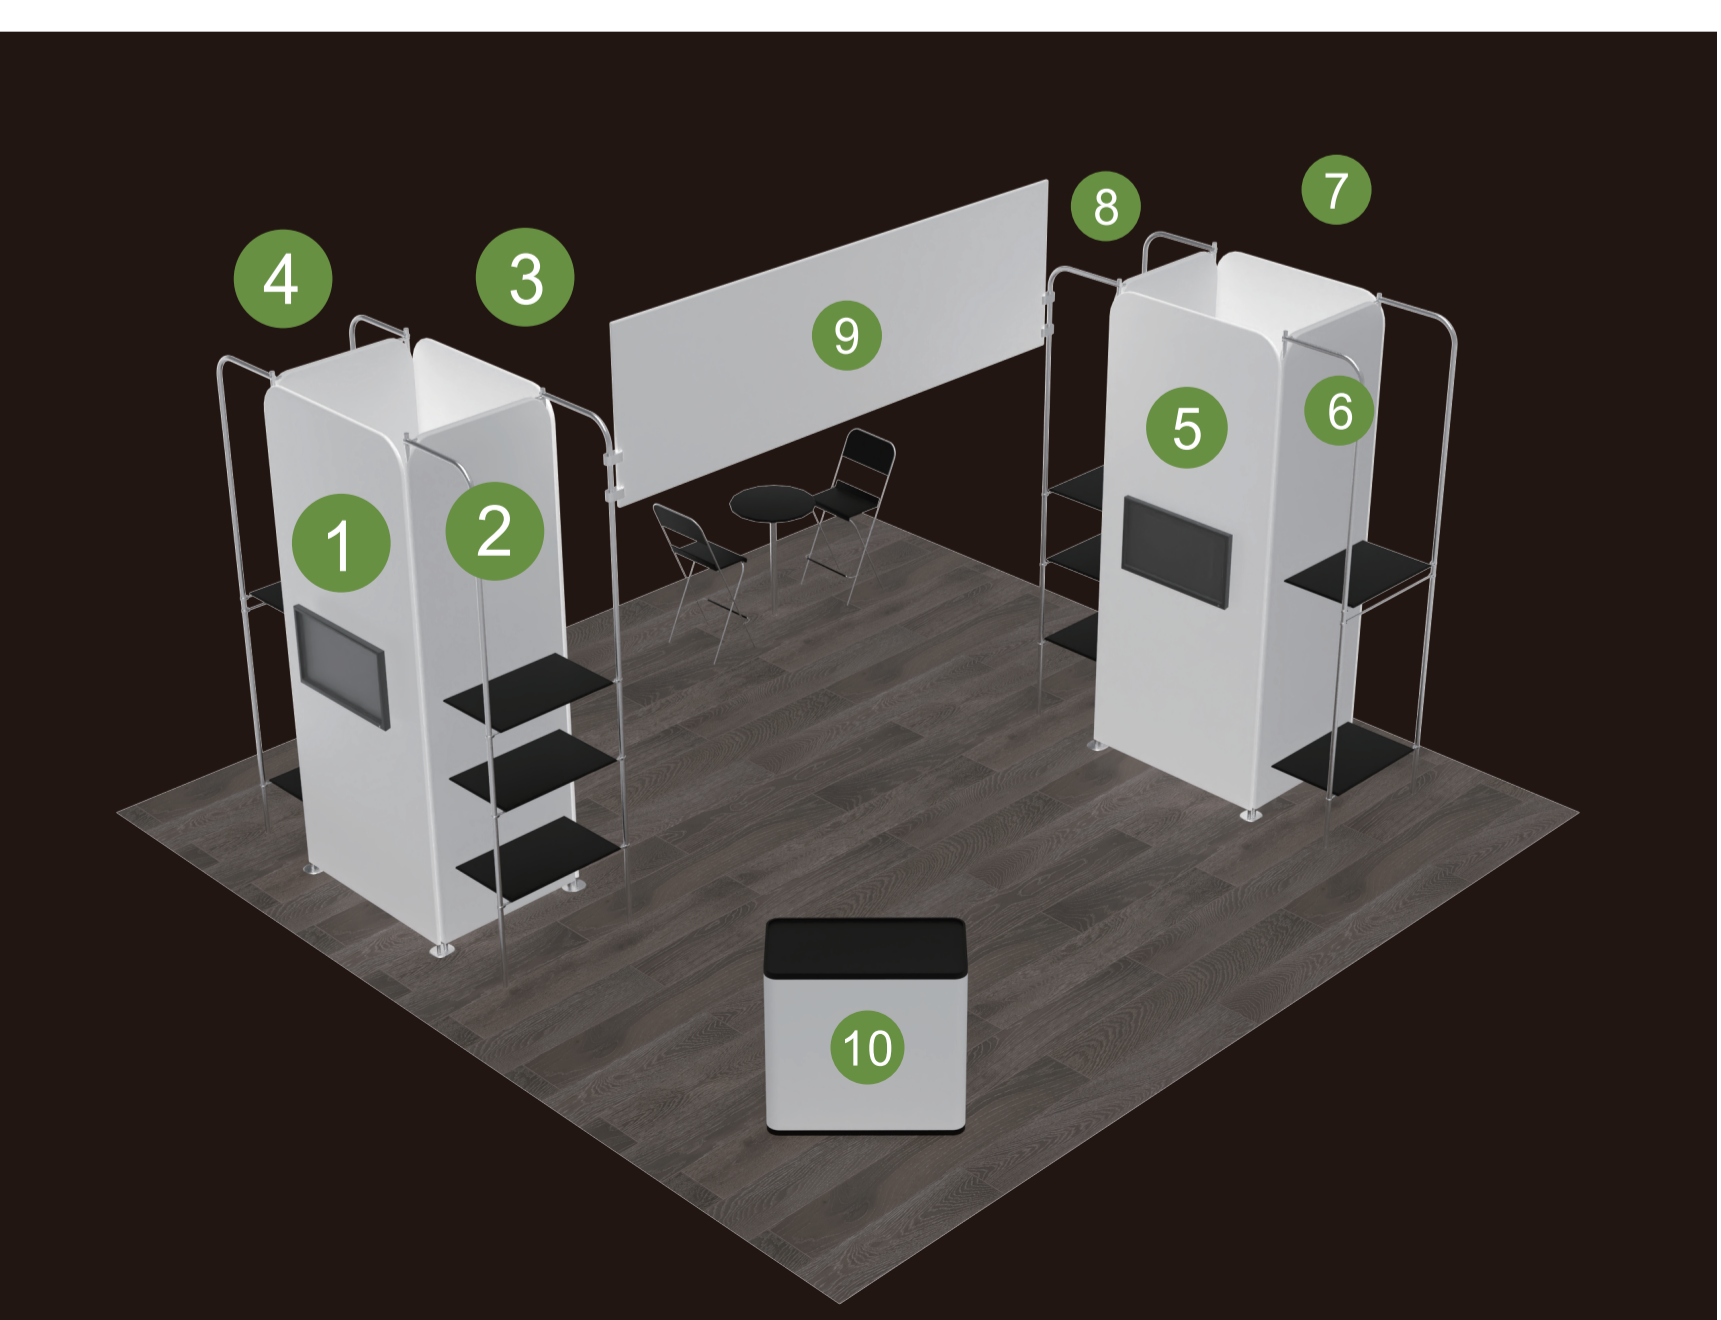

Bleed Line ———
 Make sure to extend the background images or colors all the way to the edge of the black outline.

Trim Line - - - - -
 Be aware of Safe visible area & keep important images & text inside this line.(Anything left outside the green box may be cut off during trimming.)

Safe Line ———
Fold Line ———

AOM Prime Print

- Graphic Specifications:
- Use Provided Template: Follow template dimensions exactly
 - Resolution: 150 DPI minimum
 - Color Mode: CMYK (for print accuracy)
 - No Template Lines: Remove any template guidelines before submission
 - Images: Embed or link all images in the file
 - Fonts: Outline all fonts to avoid compatibility issues