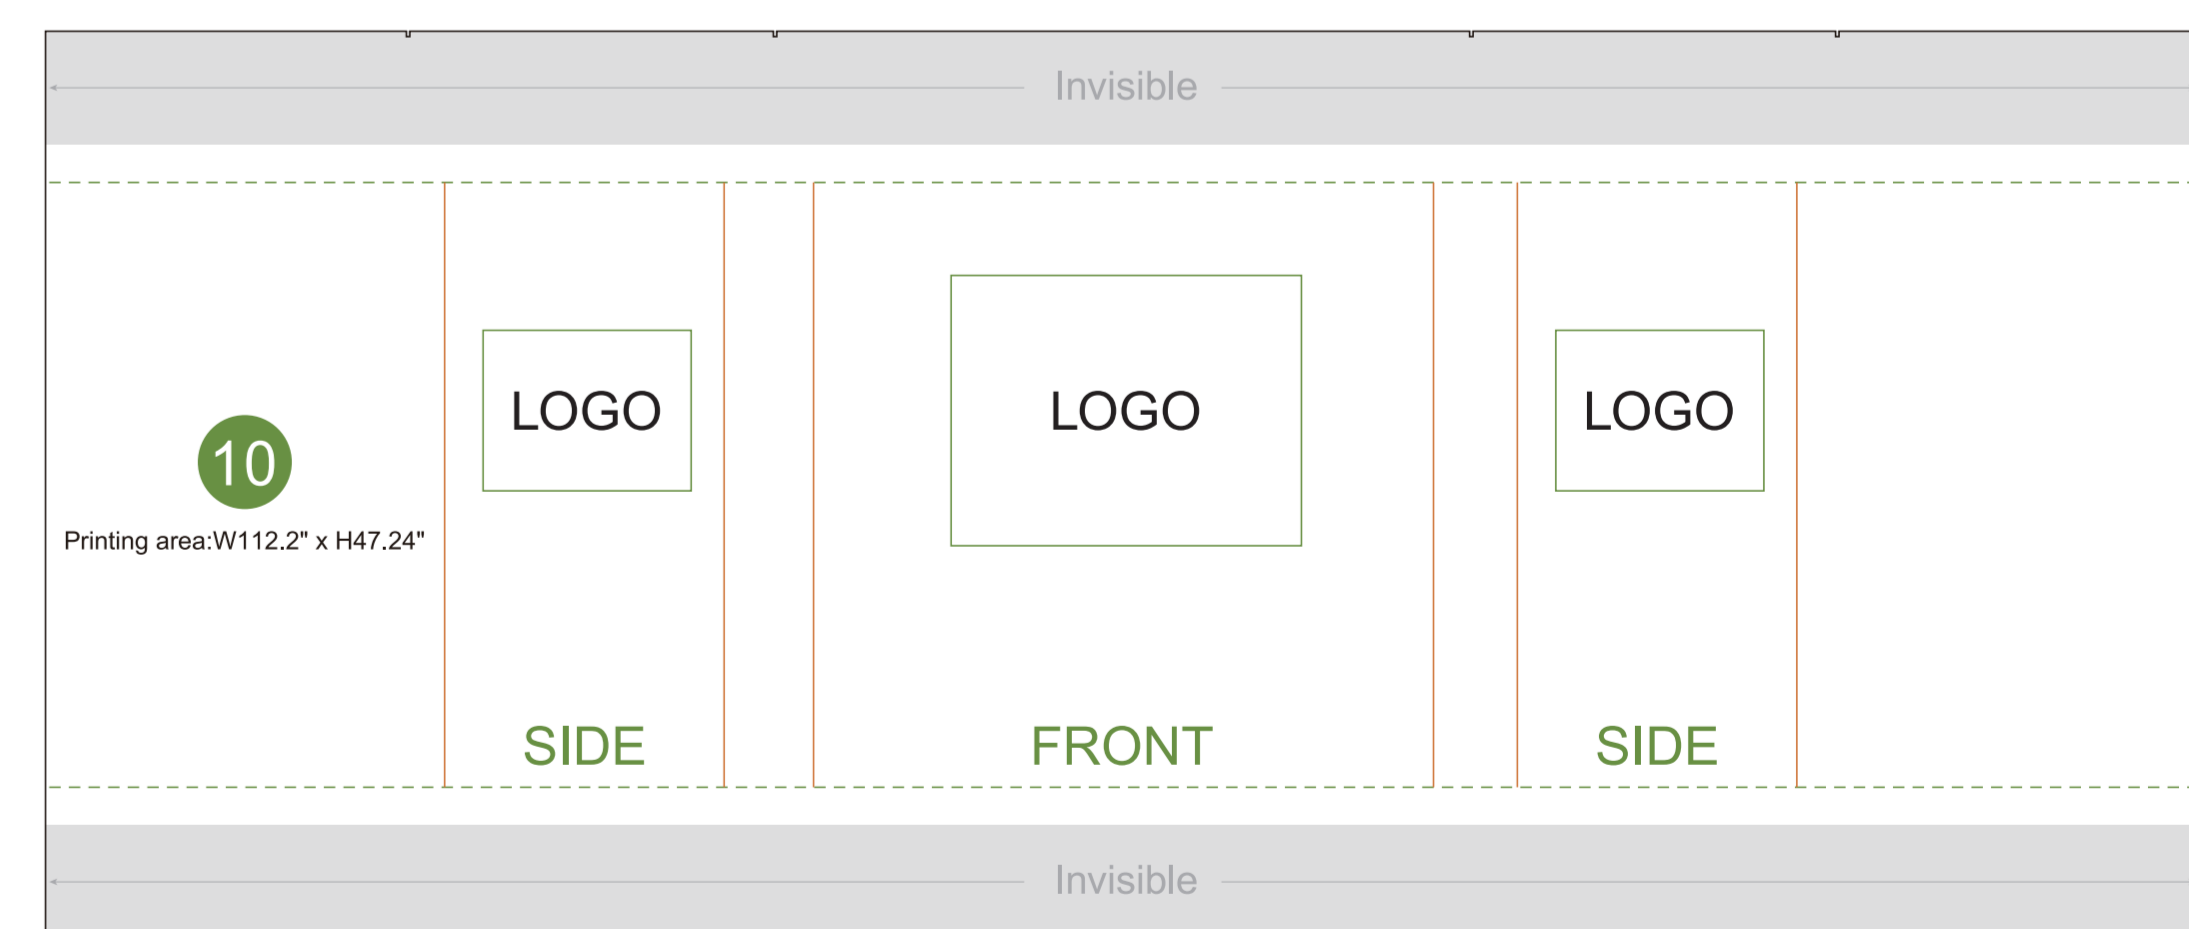

**Bleed Line** \_\_\_\_\_  
 Make sure to extend the background images or colors all the way to the edge of the black outline.

**Trim Line** \_\_\_\_\_  
 Be aware of Safe visible area & keep important images & text inside this line. (Anything left outside the green box may be cut off during trimming.)

**Safe Line** \_\_\_\_\_

**Fold Line** \_\_\_\_\_

**AOM Prime Print**

- Graphic Specifications:
- Use Provided Template: Follow template dimensions exactly
  - Resolution: 150 DPI minimum
  - Color Mode: CMYK (for print accuracy)
  - No Template Lines: Remove any template guidelines before submission
  - Images: Embed or link all images in the file
  - Fonts: Outline all fonts to avoid compatibility issues