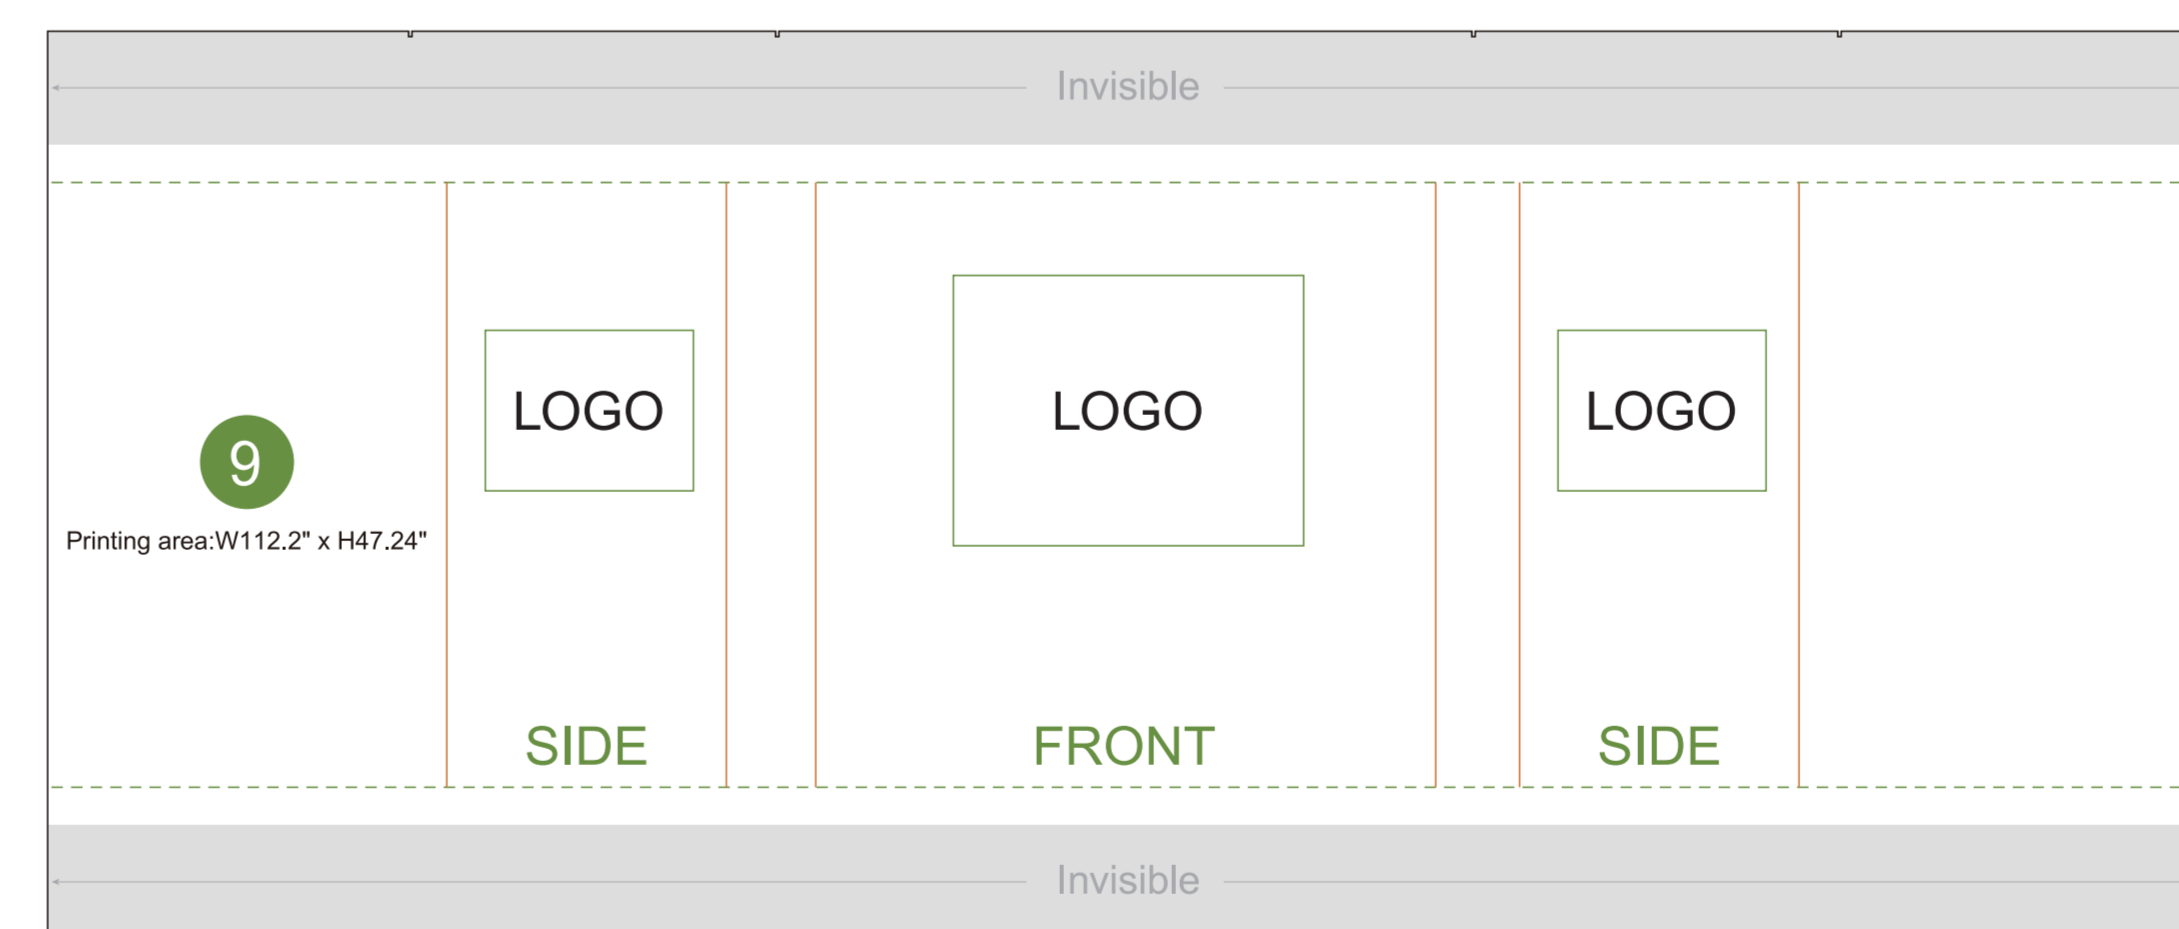

**Bleed Line** \_\_\_\_\_  
 Make sure to extend the background images or colors all the way to the edge of the black outline.

**Trim Line** \_\_\_\_\_  
 Be aware of Safe visible area & keep important images & text inside this line. (Anything left outside the green box may be cut off during trimming.)

**Safe Line** \_\_\_\_\_

**Fold Line** \_\_\_\_\_

**AOM Prime Print**

- Graphic Specifications:
- Use Provided Template: Follow template dimensions exactly
  - Resolution: 150 DPI minimum
  - Color Mode: CMYK (for print accuracy)
  - No Template Lines: Remove any template guidelines before submission
  - Images: Embed or link all images in the file
  - Fonts: Outline all fonts to avoid compatibility issues