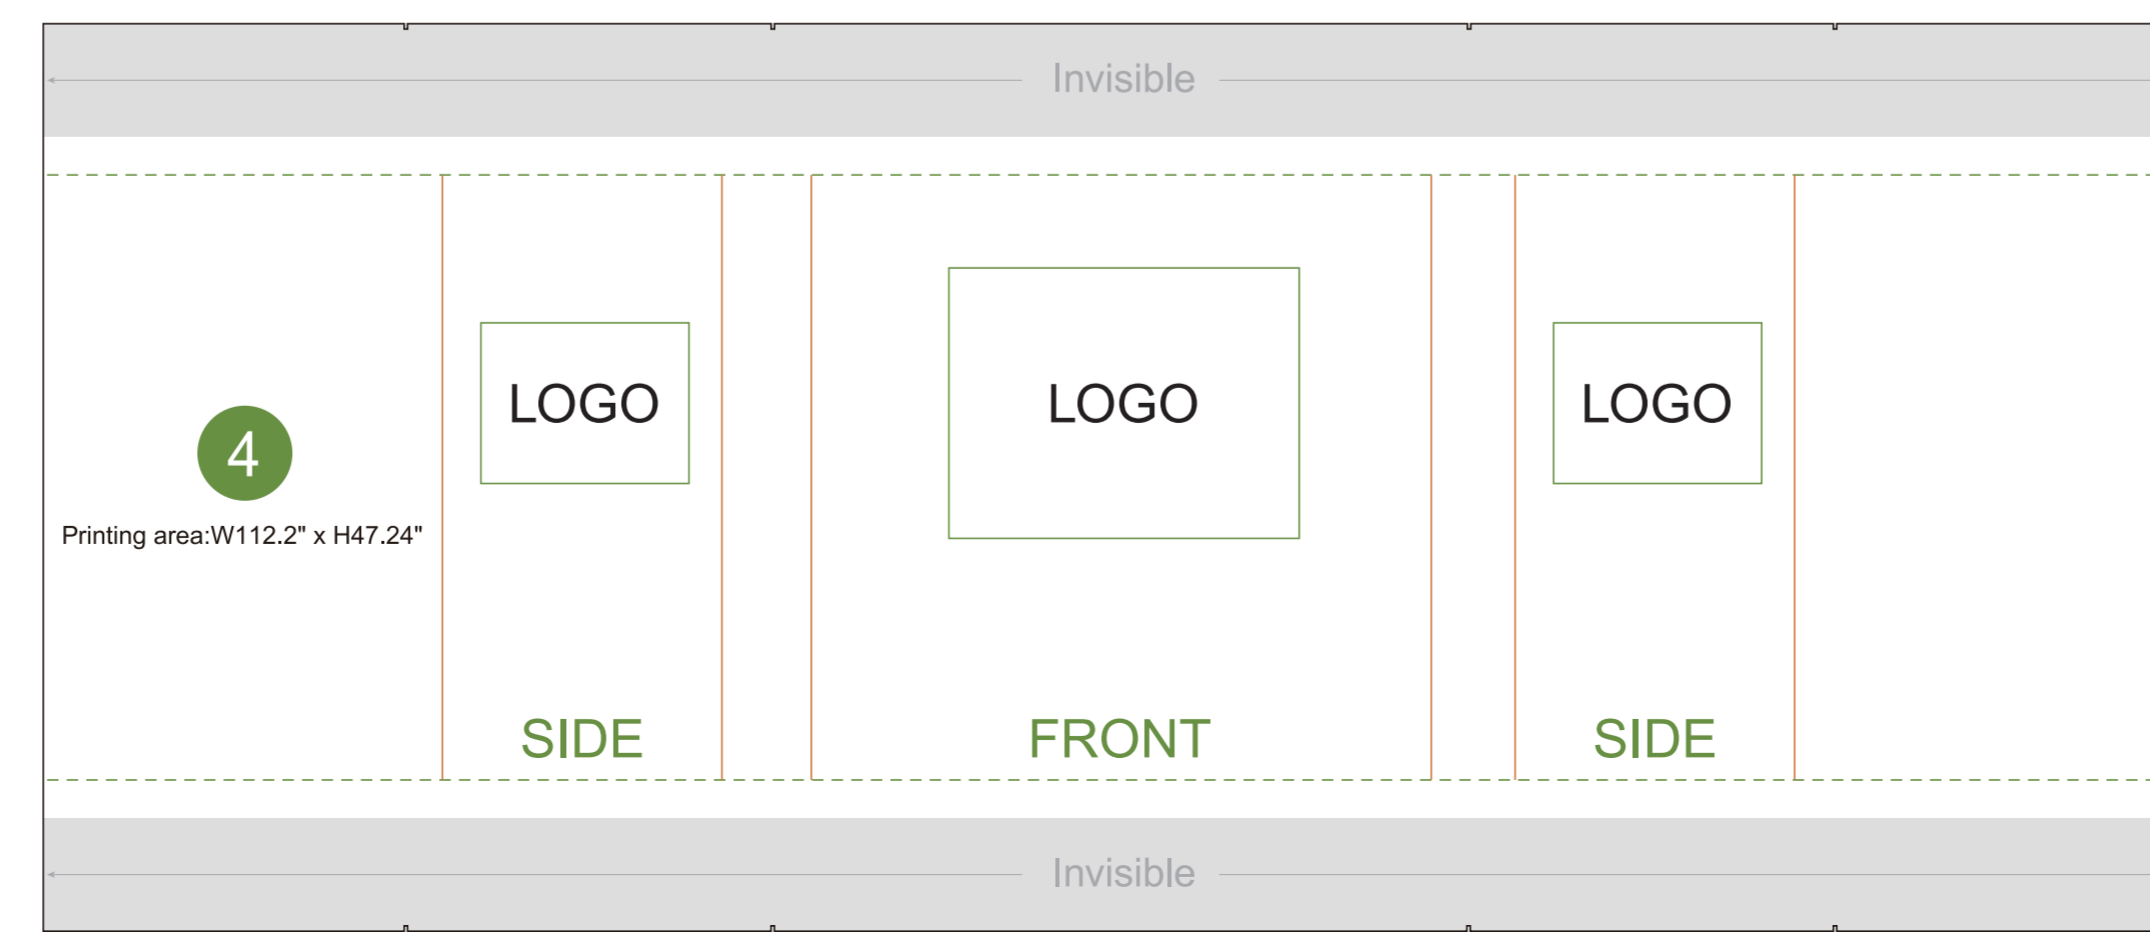

Bleed Line _____
 Make sure to extend the background images or colors all the way to the edge of the black outline.

Trim Line - - - - -
 Be aware of Safe visible area & keep important images & text inside this line.(Anything left outside the green box may be cut off during trimming.)

Safe Line _____
Fold Line _____

1
OUTSIDE
 Printing area:W377.16" x H45.66"

2
OUTSIDE
 Printing area:W377.16" x H45.66"

3
OUTSIDE
 Printing area:W377.16" x H45.66"

AOM Prime Print

- Graphic Specifications:
- Use Provided Template: Follow template dimensions exactly
 - Resolution: 150 DPI minimum
 - Color Mode: CMYK (for print accuracy)
 - No Template Lines: Remove any template guidelines before submission
 - Images: Embed or link all images in the file
 - Fonts: Outline all fonts to avoid compatibility issues