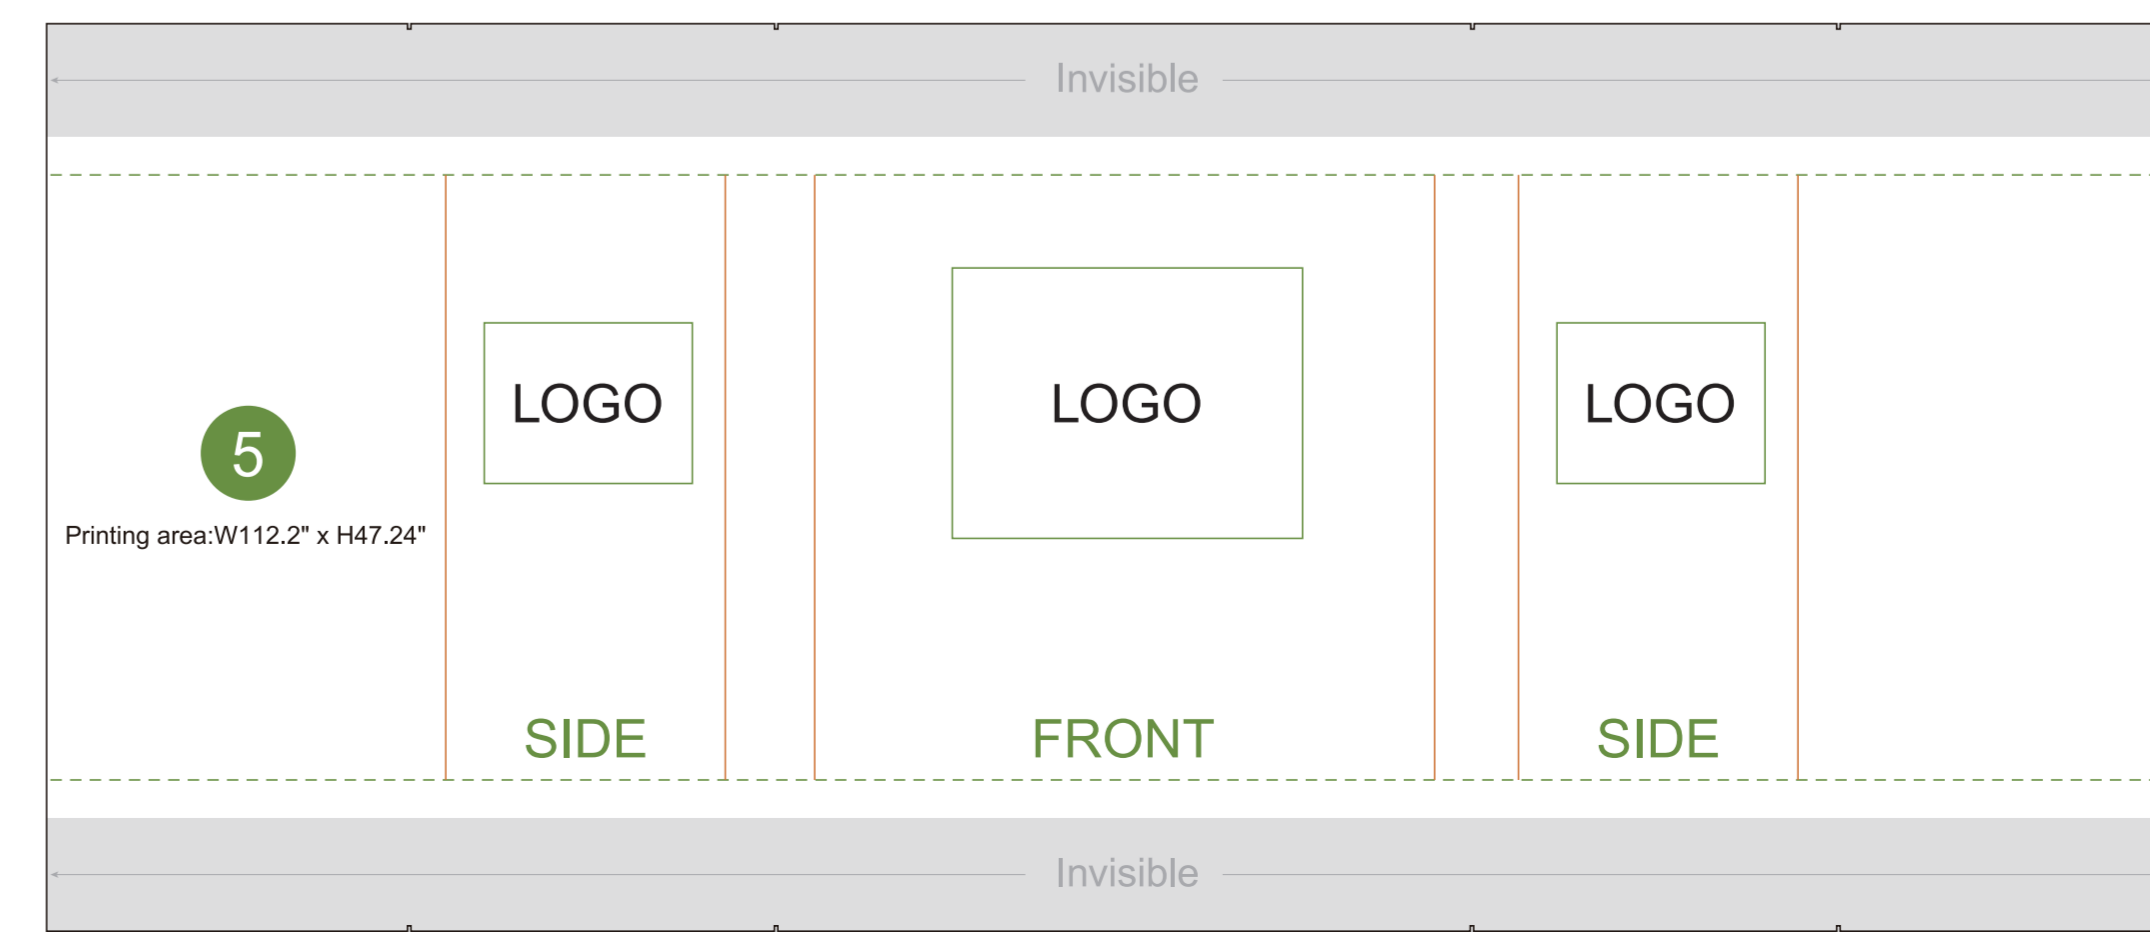

Bleed Line _____
 Make sure to extend the background images or colors all the way to the edge of the black outline.

Trim Line - - - - -
 Be aware of Safe visible area & keep important images & text inside this line.(Anything left outside the green box may be cut off during trimming.)

Safe Line _____
Fold Line _____

1
OUTSIDE
 Printing area:W377.16" x H45.66"

2
OUTSIDE
 Printing area:W377.16" x H45.66"

3
OUTSIDE
 Printing area:W377.16" x H45.66"

AOM Prime Print

- Graphic Specifications:
- Use Provided Template: Follow template dimensions exactly
 - Resolution: 150 DPI minimum
 - Color Mode: CMYK (for print accuracy)
 - No Template Lines: Remove any template guidelines before submission
 - Images: Embed or link all images in the file
 - Fonts: Outline all fonts to avoid compatibility issues