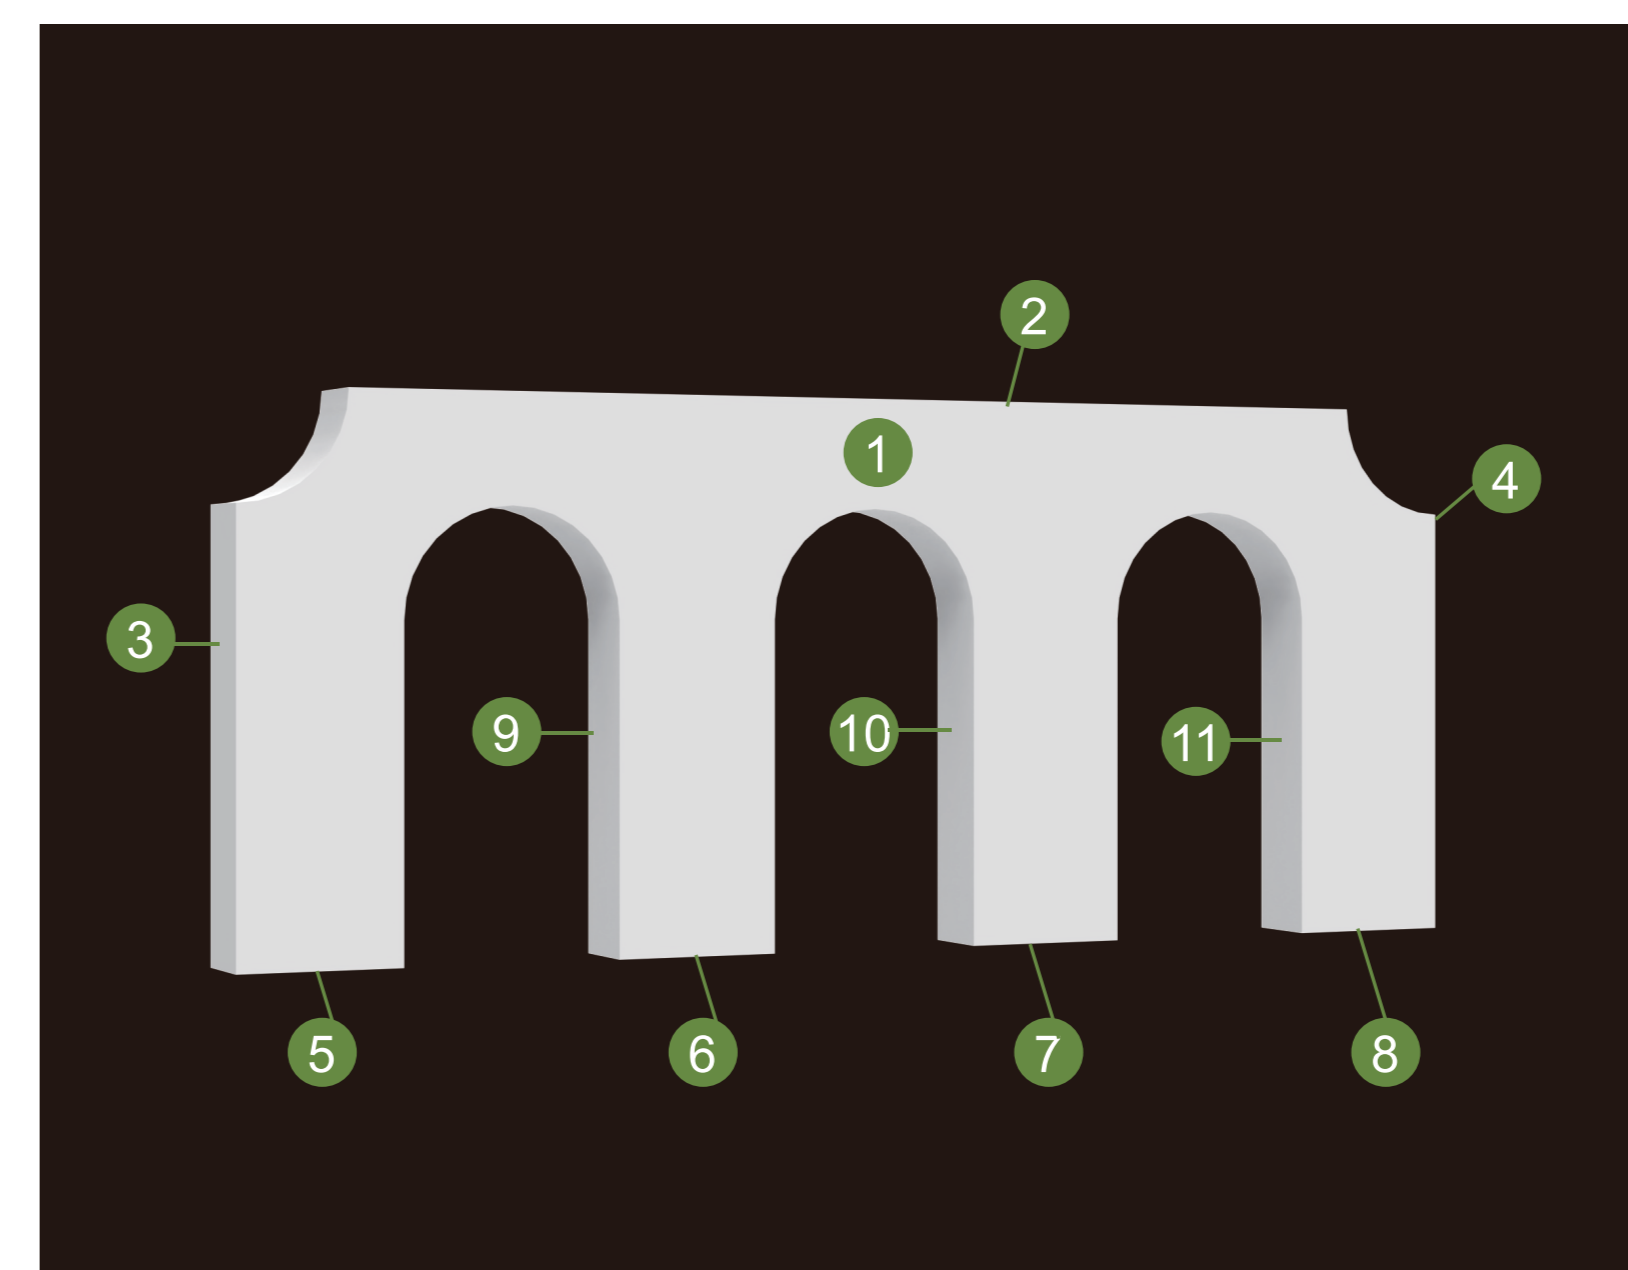

Bleed Line —————
Make sure to extend the background images or colors all the way to the edge of the black outline.

Trim Line - - - - -
Be aware of Safe visible area & keep important images & text inside this line.(Anything left outside the green box may be cut off during trimming.)

Safe Line —————

Fold Line —————

AOM Prime Print

- Graphic Specifications:
- Use Provided Template: Follow template dimensions exactly
 - Resolution: 150 DPI minimum
 - Color Mode: CMYK (for print accuracy)
 - No Template Lines: Remove any template guidelines before submission
 - Images: Embed or link all images in the file
 - Fonts: Outline all fonts to avoid compatibility issues