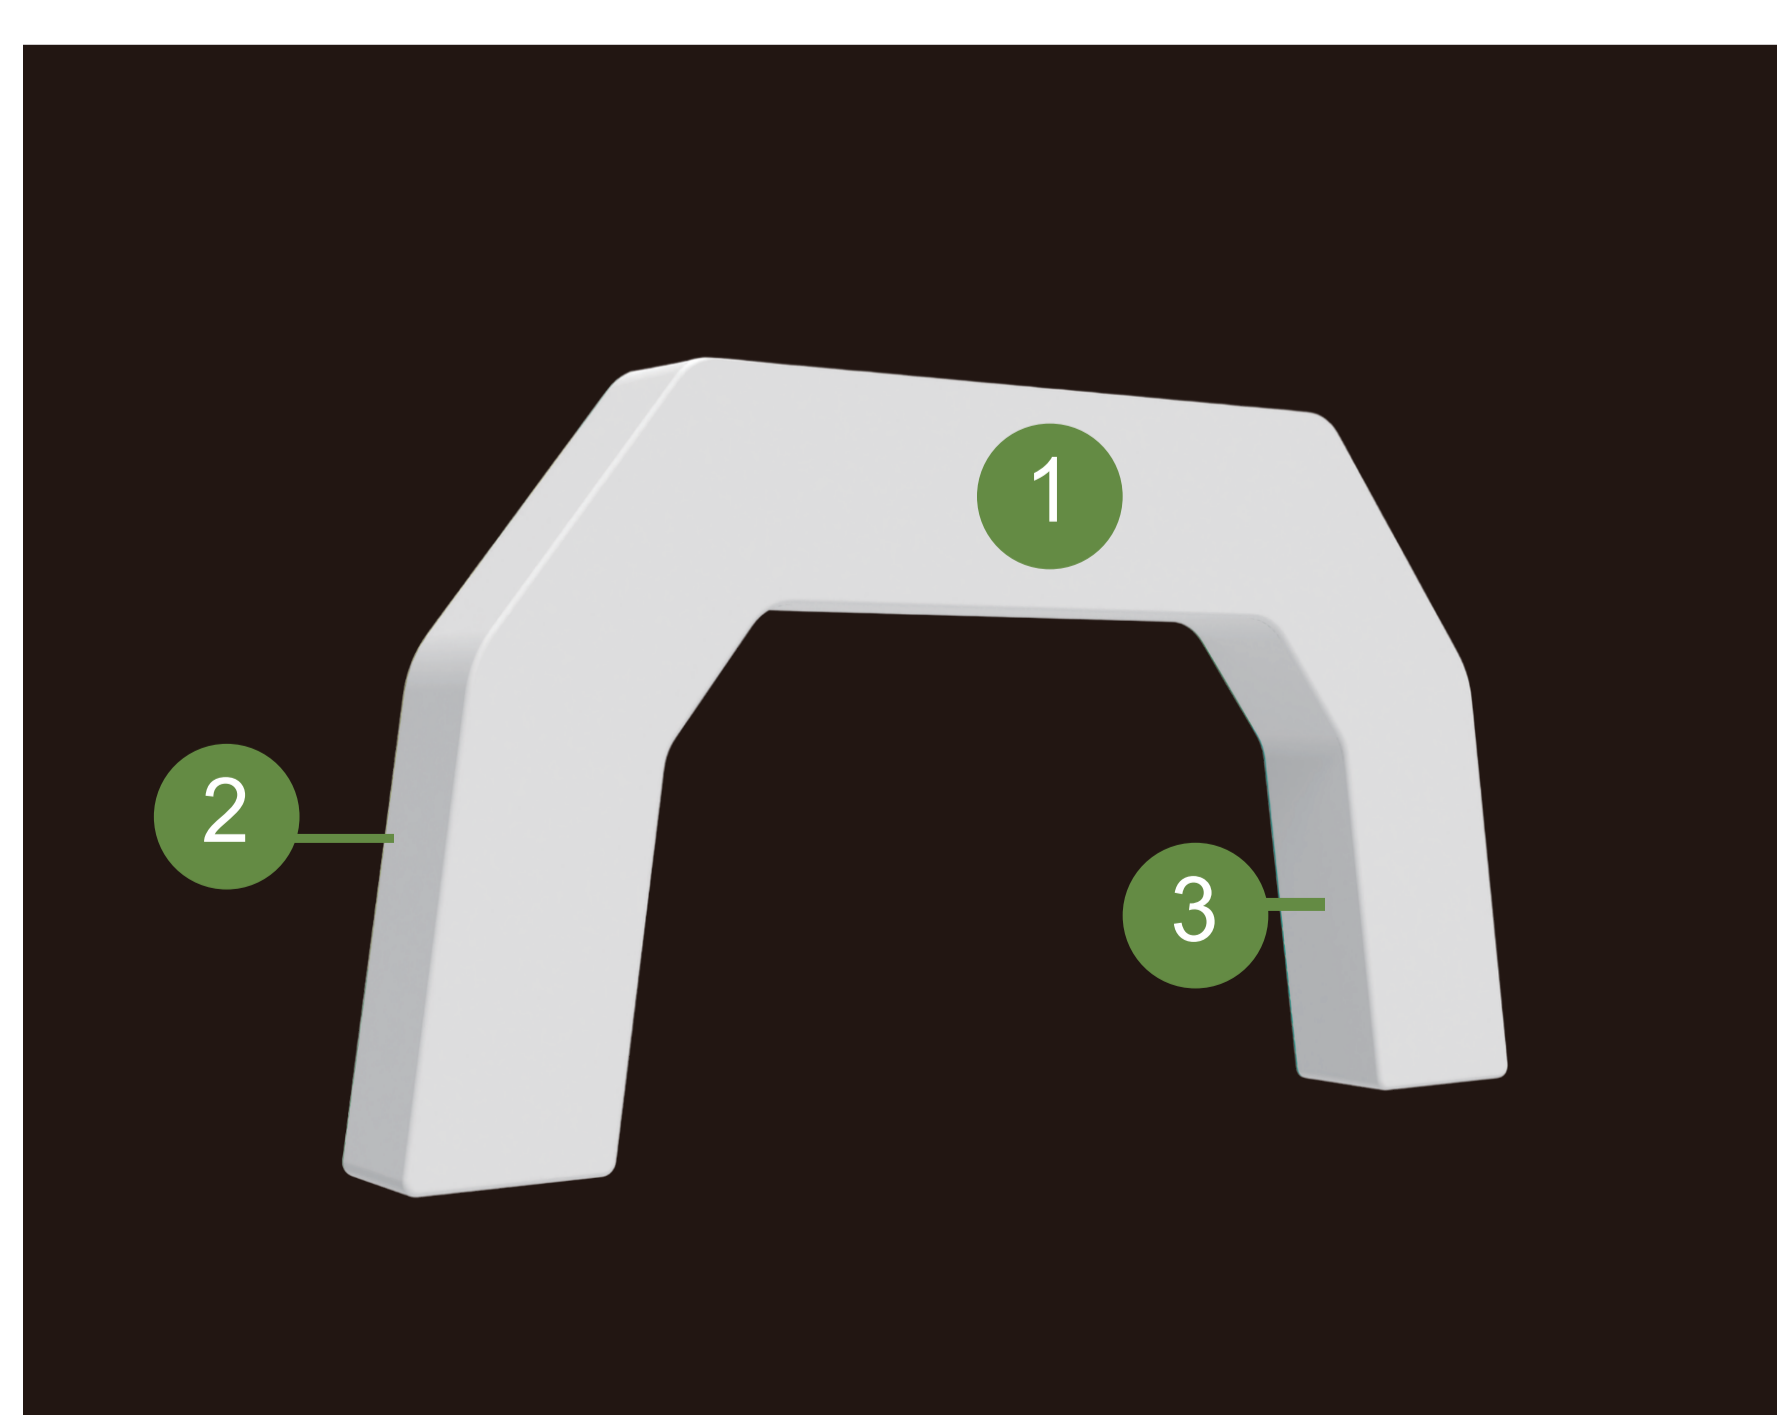

Bleed Line —————
 Make sure to extend the background images or colors all the way to the edge of the black outline.

Trim Line —————
 Be aware of Safe visible area & keep important images & text inside this line.(Anything left outside the green box may be cut off during trimming.)

Safe Line —————

Fold Line —————

AOM Prime Print

- Graphic Specifications:
- Use Provided Template: Follow template dimensions exactly
 - Resolution: 150 DPI minimum
 - Color Mode: CMYK (for print accuracy)
 - No Template Lines: Remove any template guidelines before submission
 - Images: Embed or link all images in the file
 - Fonts: Outline all fonts to avoid compatibility issues