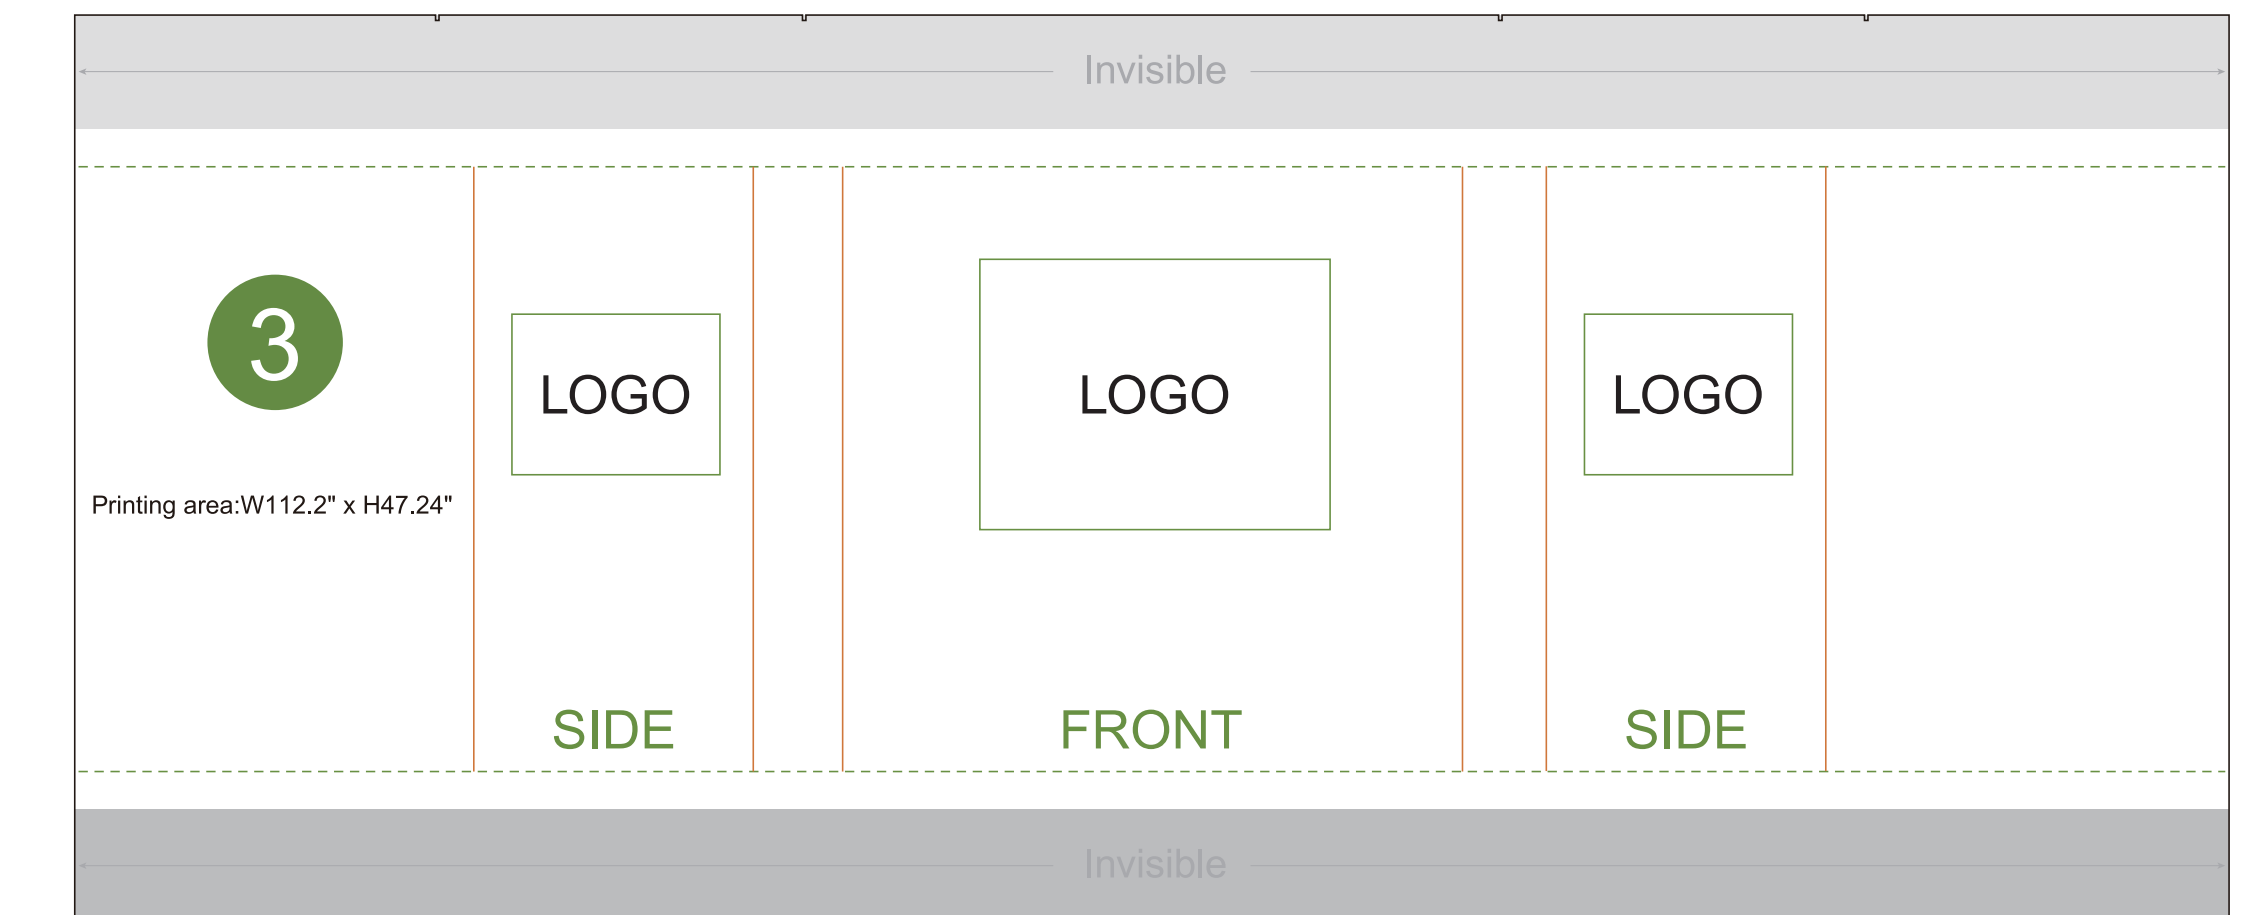

Bleed Line —————

Make sure to extend the background images or colors all the way to the edge of the black outline.

Trim Line - - - - -

Be aware of Safe visible area & keep important images & text inside this line.(Anything left outside the green box may be cut off during trimming.)

Safe Line —————

Fold Line —————

1

FRONT

Printing area: W361.95" x H91.72"

1

BACK

Printing area: W361.95" x H91.72"