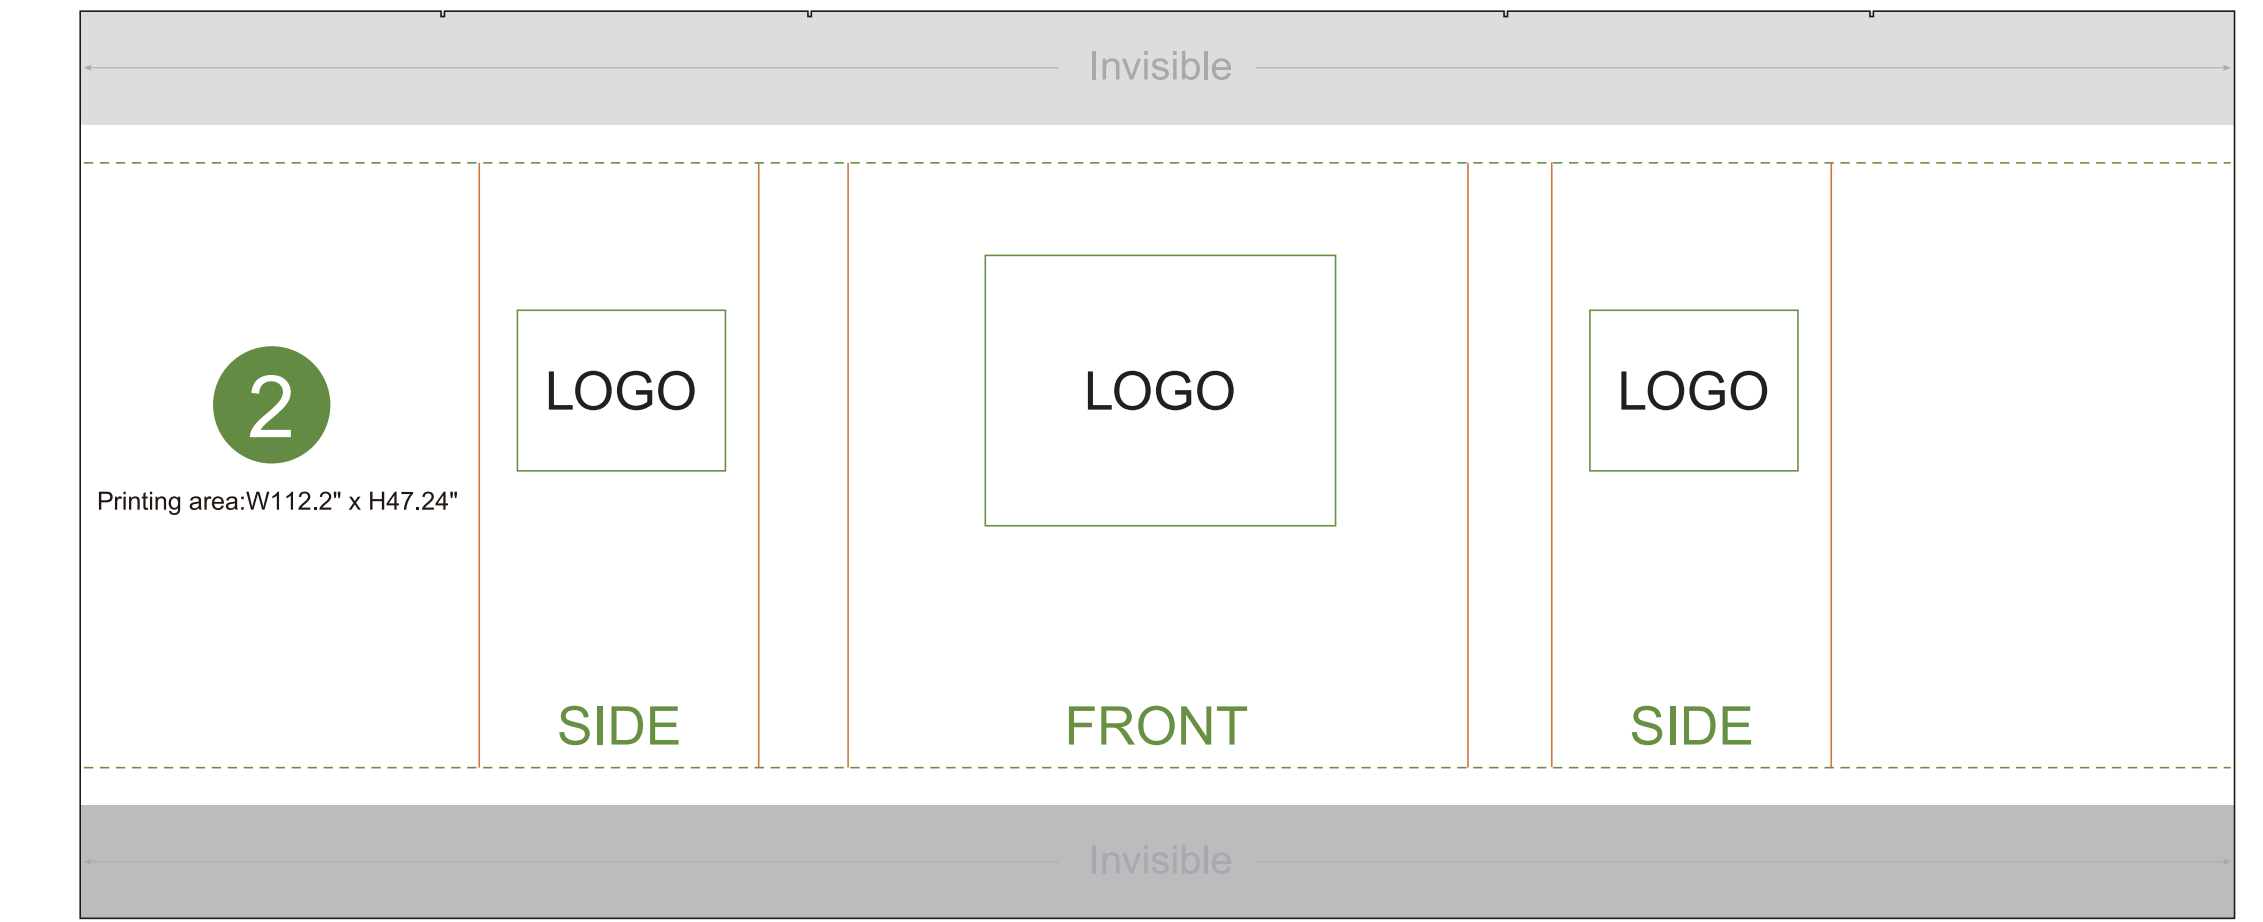

Bleed Line —————

Make sure to extend the background images or colors all the way to the edge of the black outline.

Trim Line - - - - -

Be aware of Safe visible area & keep important images & text inside this line.(Anything left outside the green box may be cut off during trimming.)

Safe Line —————

Fold Line —————

1

FRONT

Printing area: W361.95" x H91.72"

1

BACK

Printing area: W361.95" x H91.72"