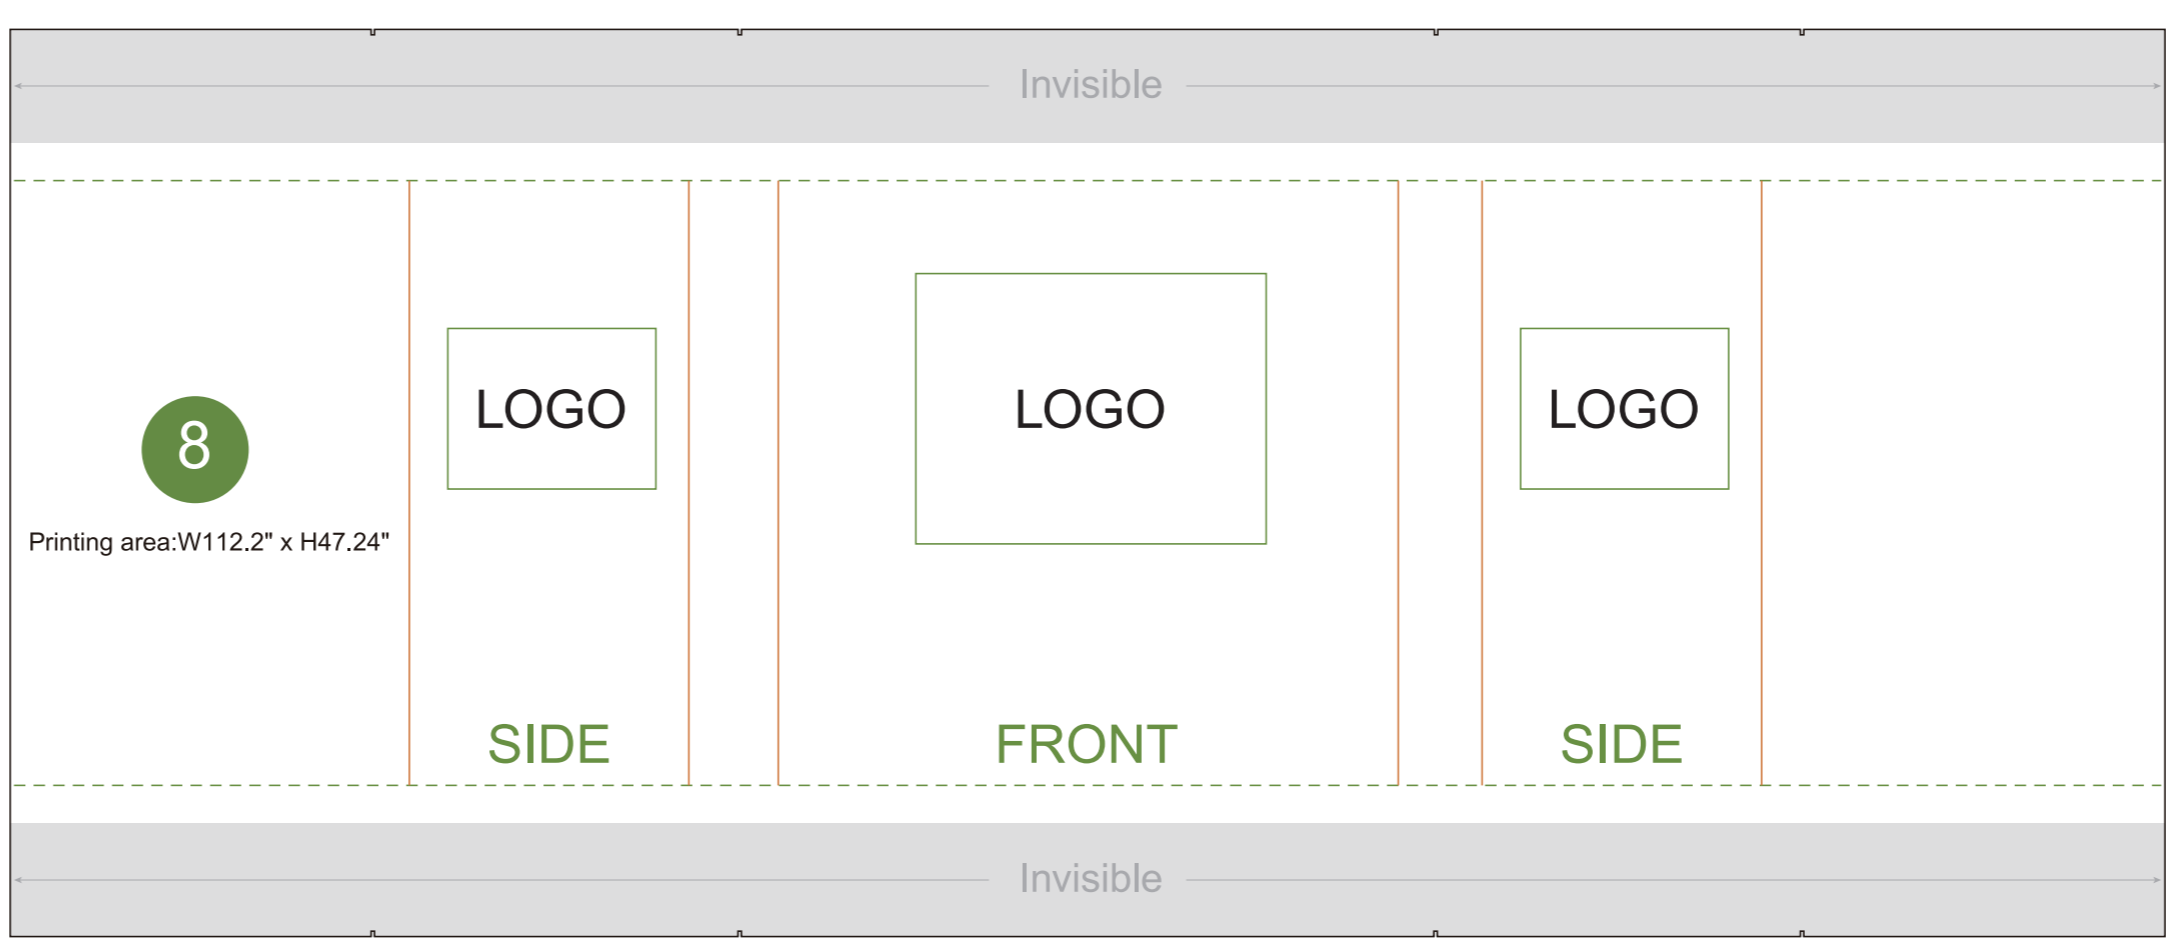

Bleed Line ————
 Make sure to extend the background images or colors all the way to the edge of the black outline.

Trim Line - - - - -
 Be aware of Safe visible area & keep important images & text inside this line. (Anything left outside the green box may be cut off during trimming.)

Safe Line ————
Fold Line ————

AOM Prime Print

- Graphic Specifications:
- Use Provided Template: Follow template dimensions exactly
 - Resolution: 150 DPI minimum
 - Color Mode: CMYK (for print accuracy)
 - No Template Lines: Remove any template guidelines before submission
 - Images: Embed or link all images in the file
 - Fonts: Outline all fonts to avoid compatibility issues