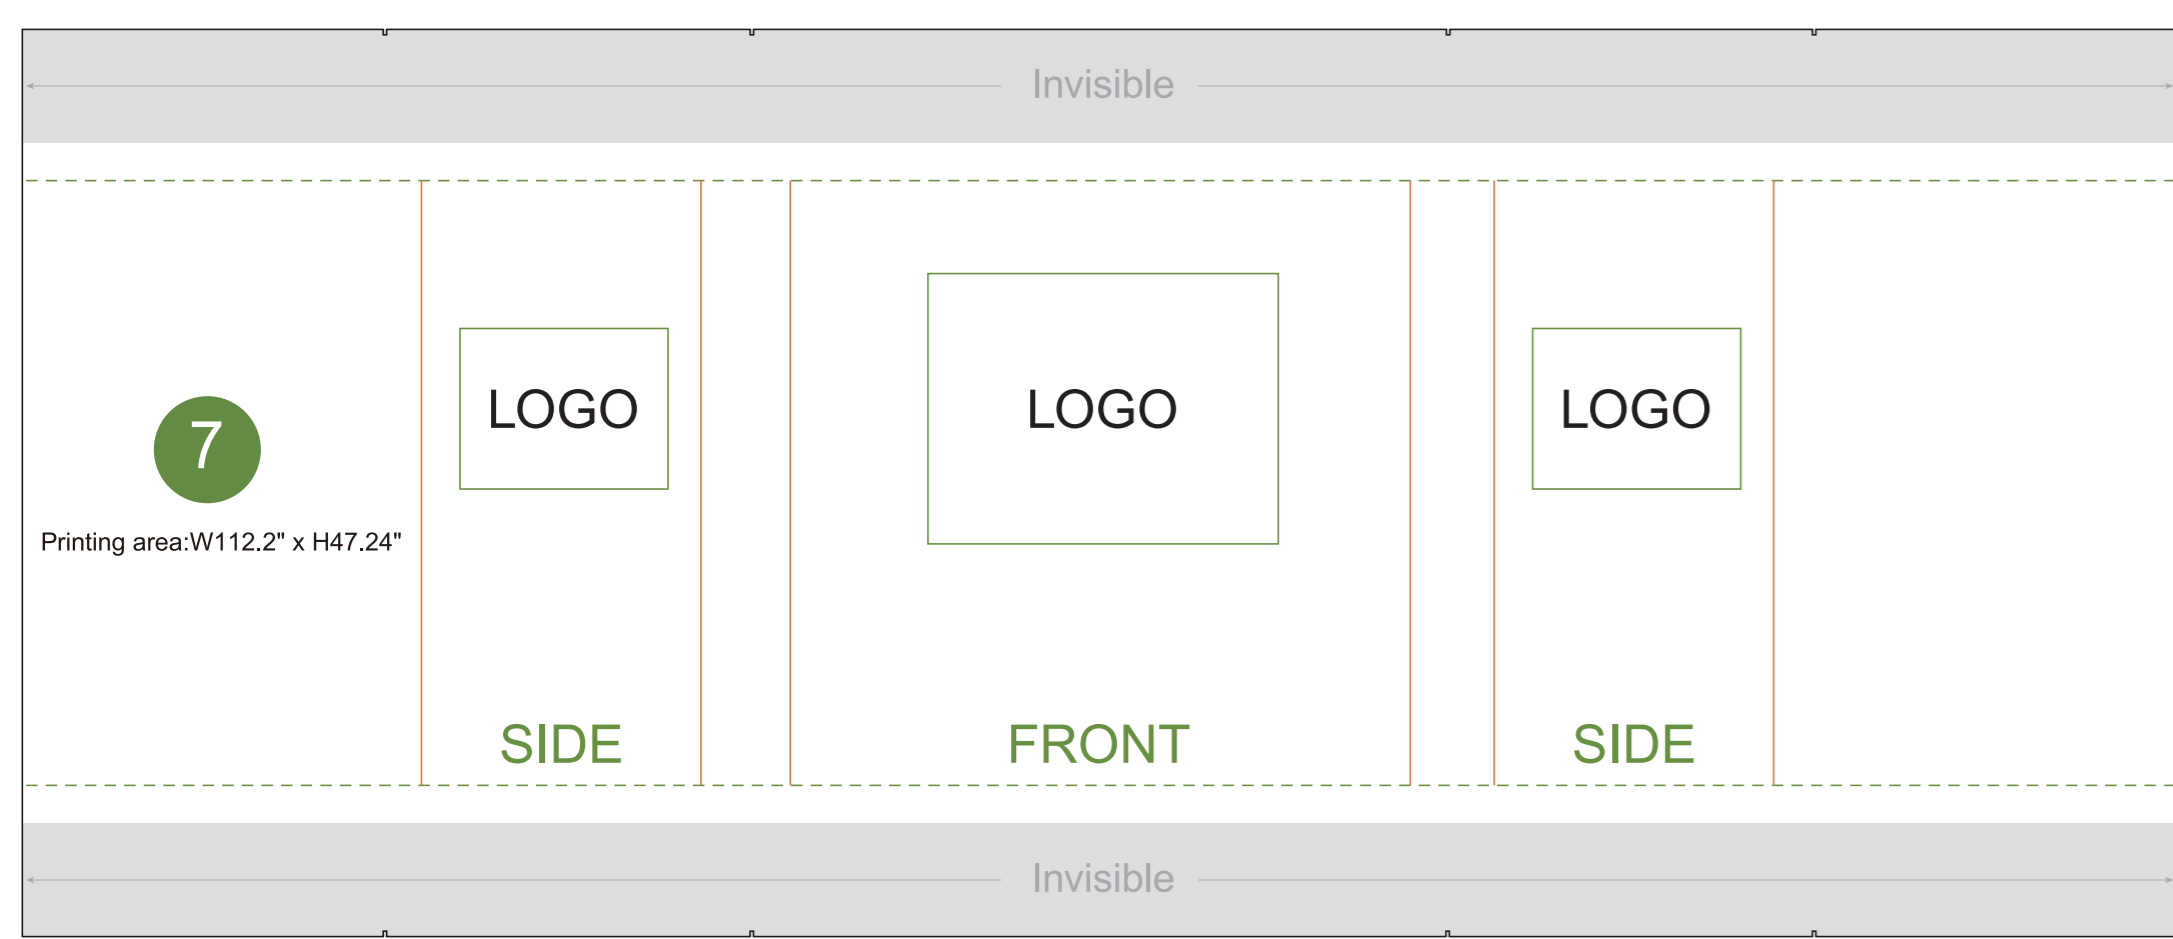

Bleed Line ————
 Make sure to extend the background images or colors all the way to the edge of the black outline.

Trim Line - - - - -
 Be aware of Safe visible area & keep important images & text inside this line. (Anything left outside the green box may be cut off during trimming.)

Safe Line ————
Fold Line ————

AOM Prime Print

- Graphic Specifications:
- Use Provided Template: Follow template dimensions exactly
 - Resolution: 150 DPI minimum
 - Color Mode: CMYK (for print accuracy)
 - No Template Lines: Remove any template guidelines before submission
 - Images: Embed or link all images in the file
 - Fonts: Outline all fonts to avoid compatibility issues