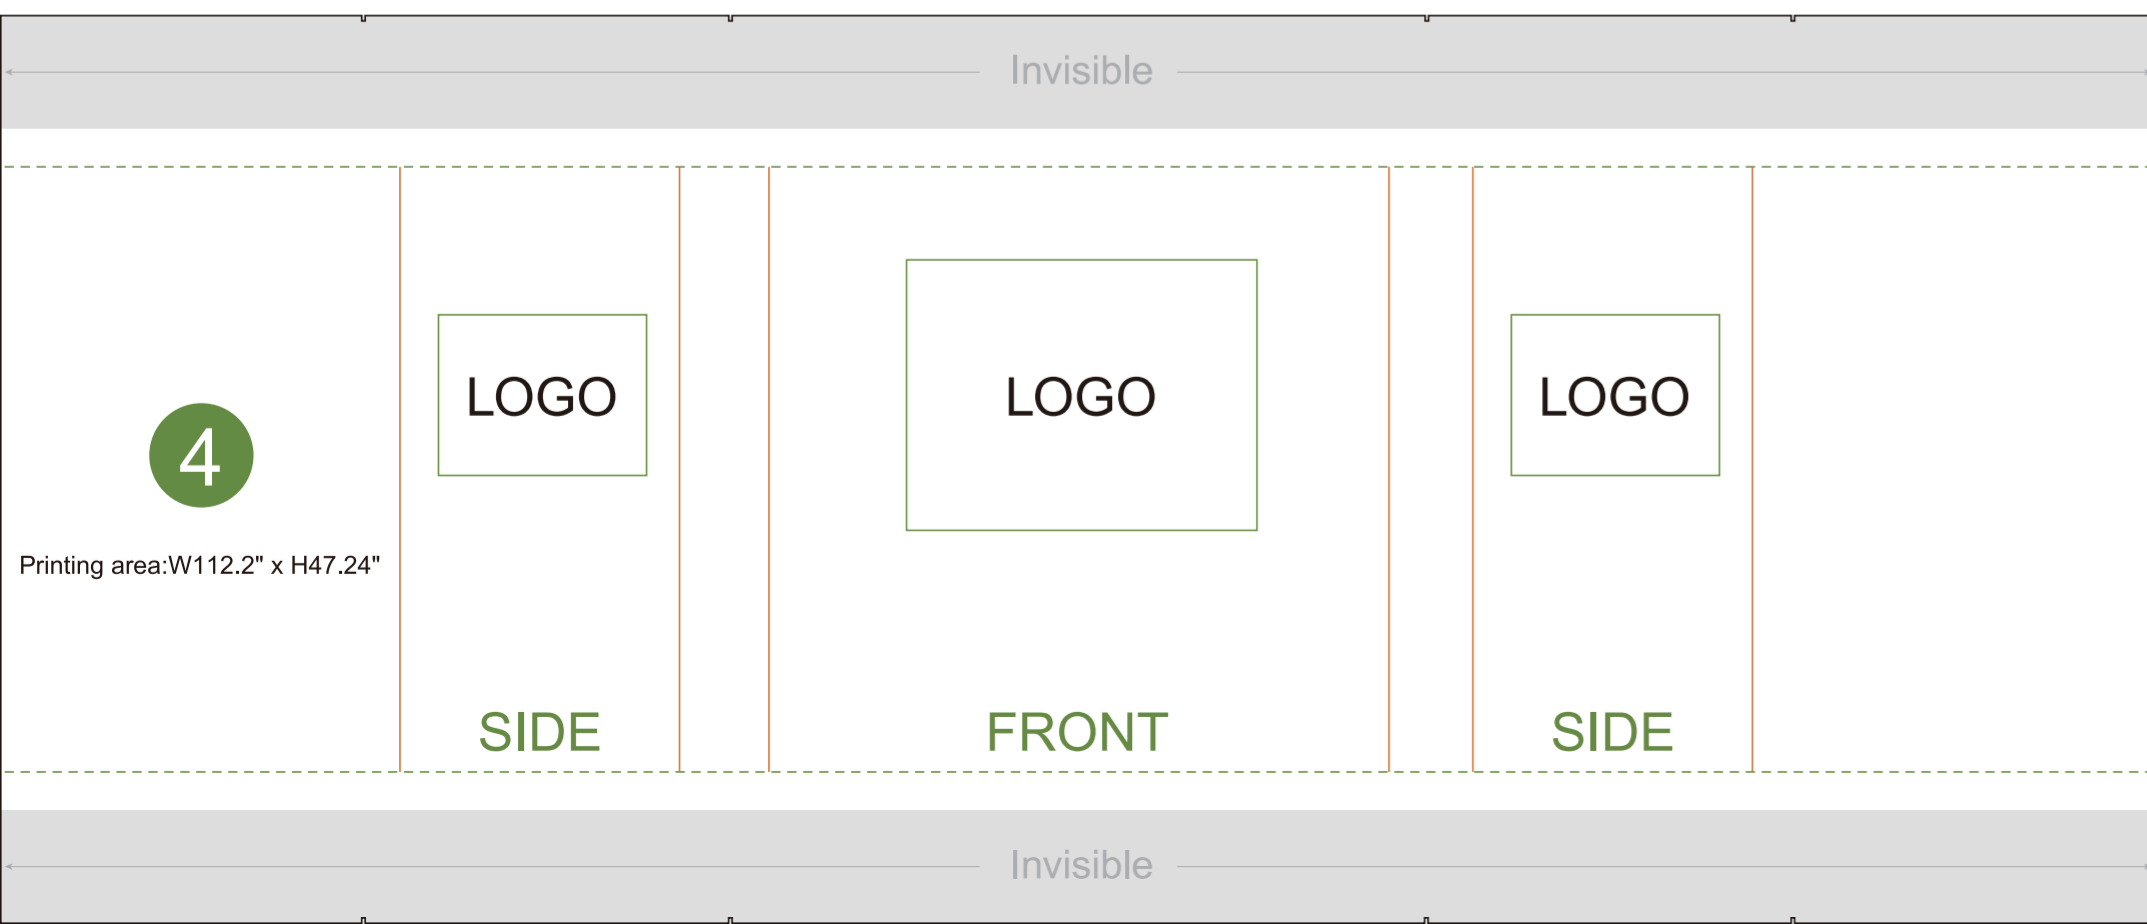

Bleed Line ———
 Make sure to extend the background images or colors all the way to the edge of the black outline.

Trim Line - - - - -
 Be aware of Safe visible area & keep important images & text inside this line. (Anything left outside the green box may be cut off during trimming.)

Safe Line ———
Fold Line ———

AOM Prime Print

- Graphic Specifications:
- Use Provided Template: Follow template dimensions exactly
 - Resolution: 150 DPI minimum
 - Color Mode: CMYK (for print accuracy)
 - No Template Lines: Remove any template guidelines before submission
 - Images: Embed or link all images in the file
 - Fonts: Outline all fonts to avoid compatibility issues