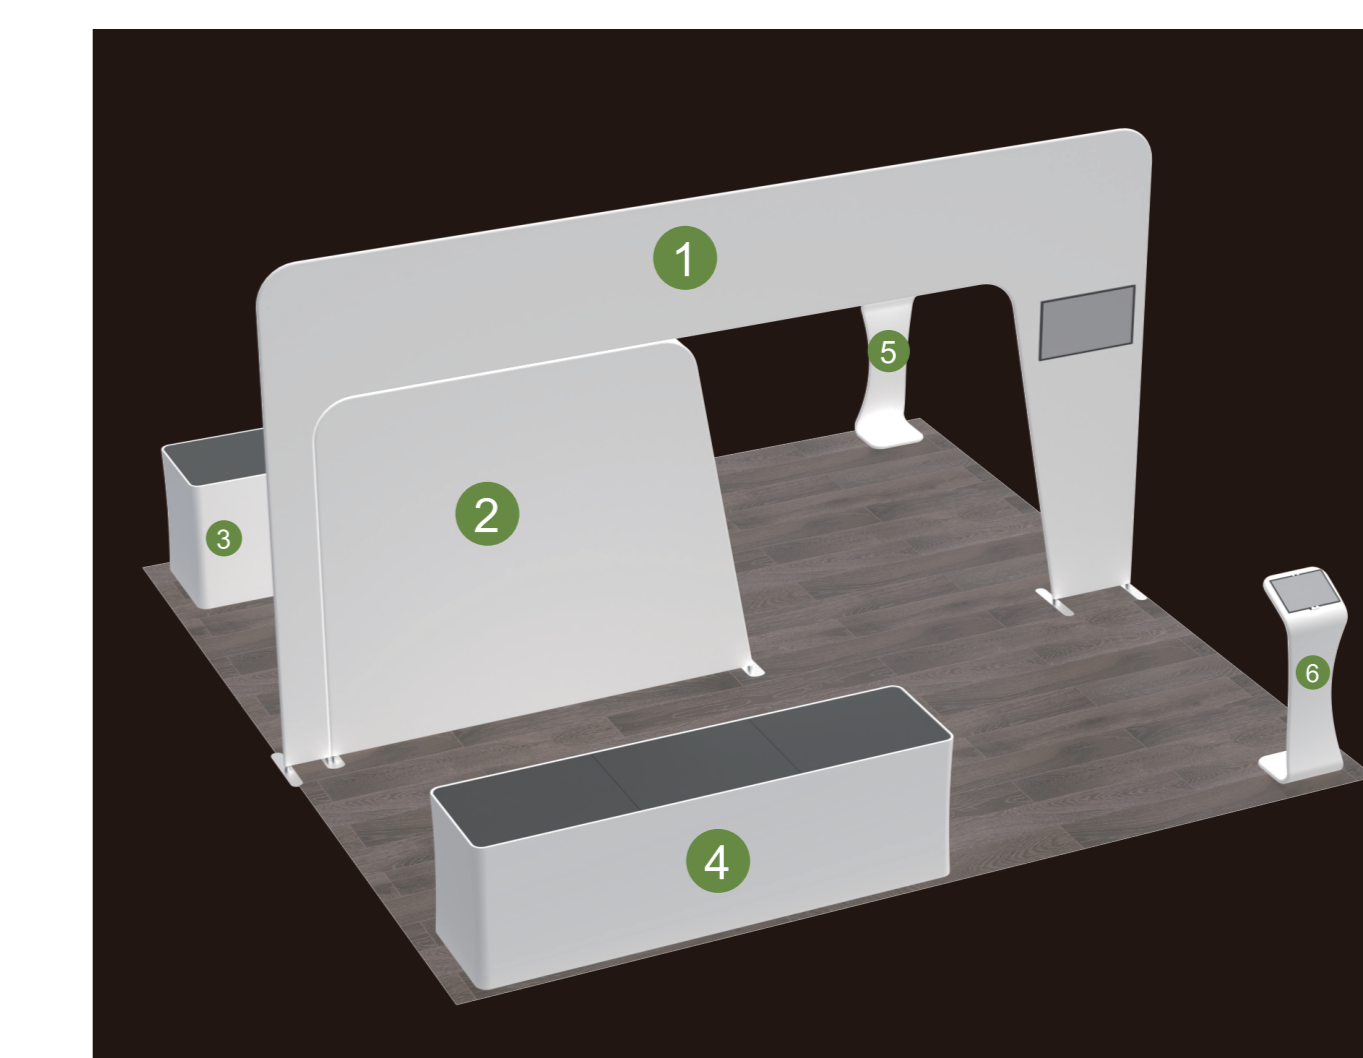

1
FRONT

Printing area:W243.2" x H134"

32" TV

1
BACK

Printing area:W243.2" x H134"

32" TV

Printing area:W101.28" x H14.79" TOP

2
FRONT

Printing area:W118.28" x H97.8"

BACK

Printing area:W118.28" x H97.8"

TOP

Printing area: W120.07" x H38.18"

LEFT

Printing area: W31.49" x H38.18"

3
FRONT

Printing area: W120.07" x H38.18"

RIGHT

Printing area: W31.49" x H38.18"

BACK

Printing area: W120.07" x H38.18"

BOTTOM

Printing area: W120.07" x H38.18"

Printing area:W117.99" x H14.79" BOTTOM

TOP

Printing area: W120.07" x H38.18"

LEFT

Printing area: W31.49" x H38.18"

4
FRONT

Printing area: W120.07" x H38.18"

RIGHT

Printing area: W31.49" x H38.18"

BACK

Printing area: W120.07" x H38.18"

BOTTOM

Printing area: W120.07" x H38.18"

AOM Prime Print

1. Graphic Specifications:
2. Use Provided Template: Follow template dimensions exactly
   - Resolution: 150 DPI minimum
   - Color Mode: CMYK (for print accuracy)
   - No Template Lines: Remove any template guidelines before submission
   - Images: Embed or link all images in the file
   - Fonts: Outline all fonts to avoid compatibility issues

1. Accepted File Formats:
2. Photoshop: .PSD, .PSB
   - Illustrator: .AI, .EPS
   - Flattened Files: .TIFF
   - Press Quality PDF: High-resolution PDF (preferred for print)

Color Matching Service:
Please note that printed colors may vary slightly from what you see on screen.
If color accuracy is critical, we recommend adding our Color Matching Service when placing your order.