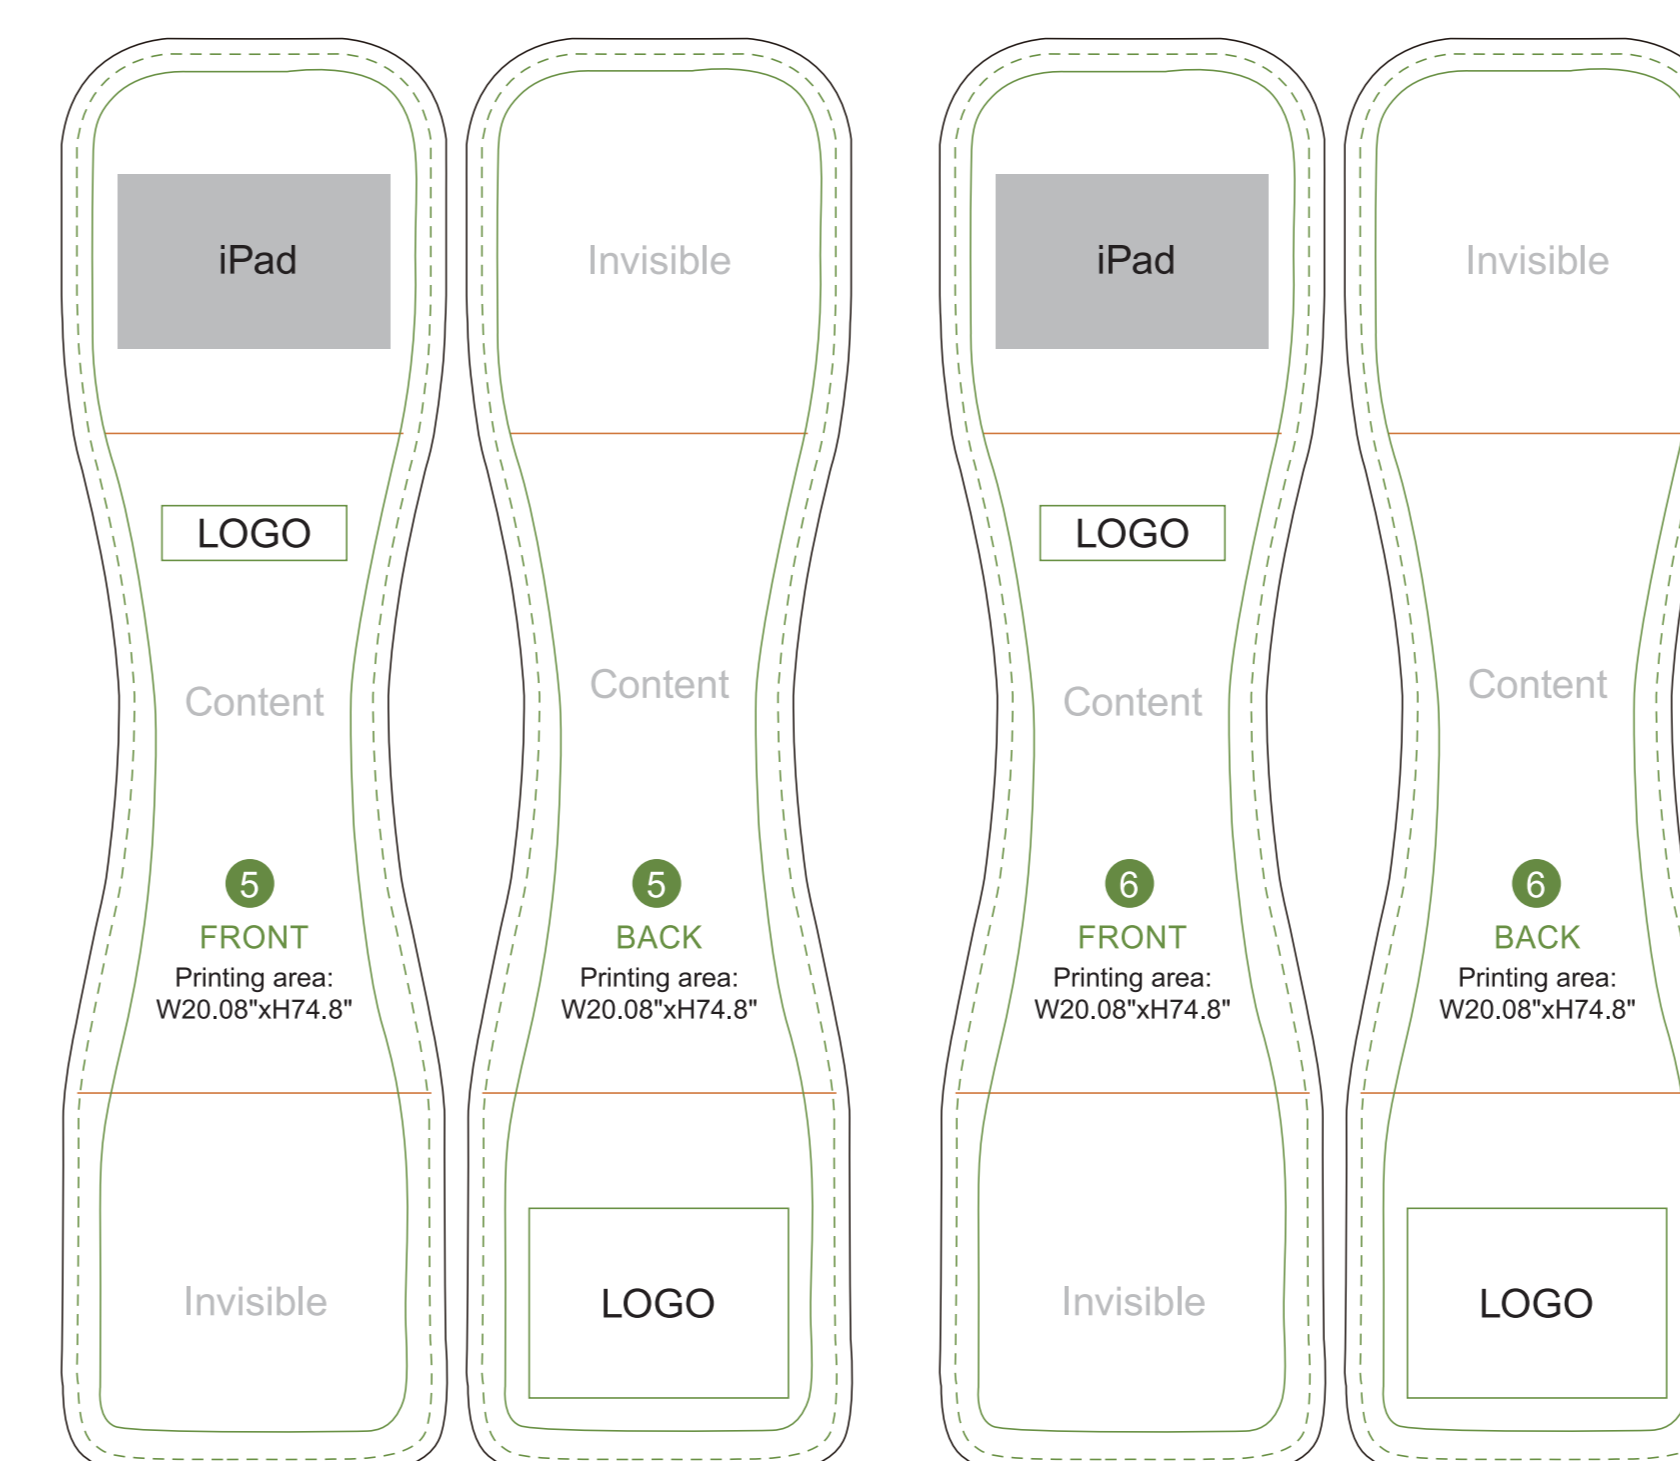

1
FRONT

Printing area:W243.2" x H134"

32" TV

1
BACK

Printing area:W243.2" x H134"

32" TV

Printing area:W101.28" x H14.79" TOP

2
FRONT

Printing area:W118.28" x H97.8"

BACK

Printing area:W118.28" x H97.8"

TOP

Printing area: W120.07" x H38.18"

LEFT

Printing area: W31.49" x H38.18"

3
FRONT

Printing area: W120.07" x H38.18"

RIGHT

Printing area: W31.49" x H38.18"

BACK

Printing area: W120.07" x H38.18"

BOTTOM

Printing area: W120.07" x H38.18"

Printing area:W117.99" x H14.79" BOTTOM

TOP

Printing area: W120.07" x H38.18"

LEFT

Printing area: W31.49" x H38.18"

4
FRONT

Printing area: W120.07" x H38.18"

RIGHT

Printing area: W31.49" x H38.18"

BACK

Printing area: W120.07" x H38.18"

BOTTOM

Printing area: W120.07" x H38.18"

AOM Prime Print

1. Graphic Specifications:
2. Use Provided Template: Follow template dimensions exactly
   - Resolution: 150 DPI minimum
   - Color Mode: CMYK (for print accuracy)
   - No Template Lines: Remove any template guidelines before submission
   - Images: Embed or link all images in the file
   - Fonts: Outline all fonts to avoid compatibility issues

1. Accepted File Formats:
2. Photoshop: .PSD, .PSB
   - Illustrator: .AI, .EPS
   - Flattened Files: .TIFF
   - Press Quality PDF: High-resolution PDF (preferred for print)

Color Matching Service:
Please note that printed colors may vary slightly from what you see on screen.
If color accuracy is critical, we recommend adding our Color Matching Service when placing your order.