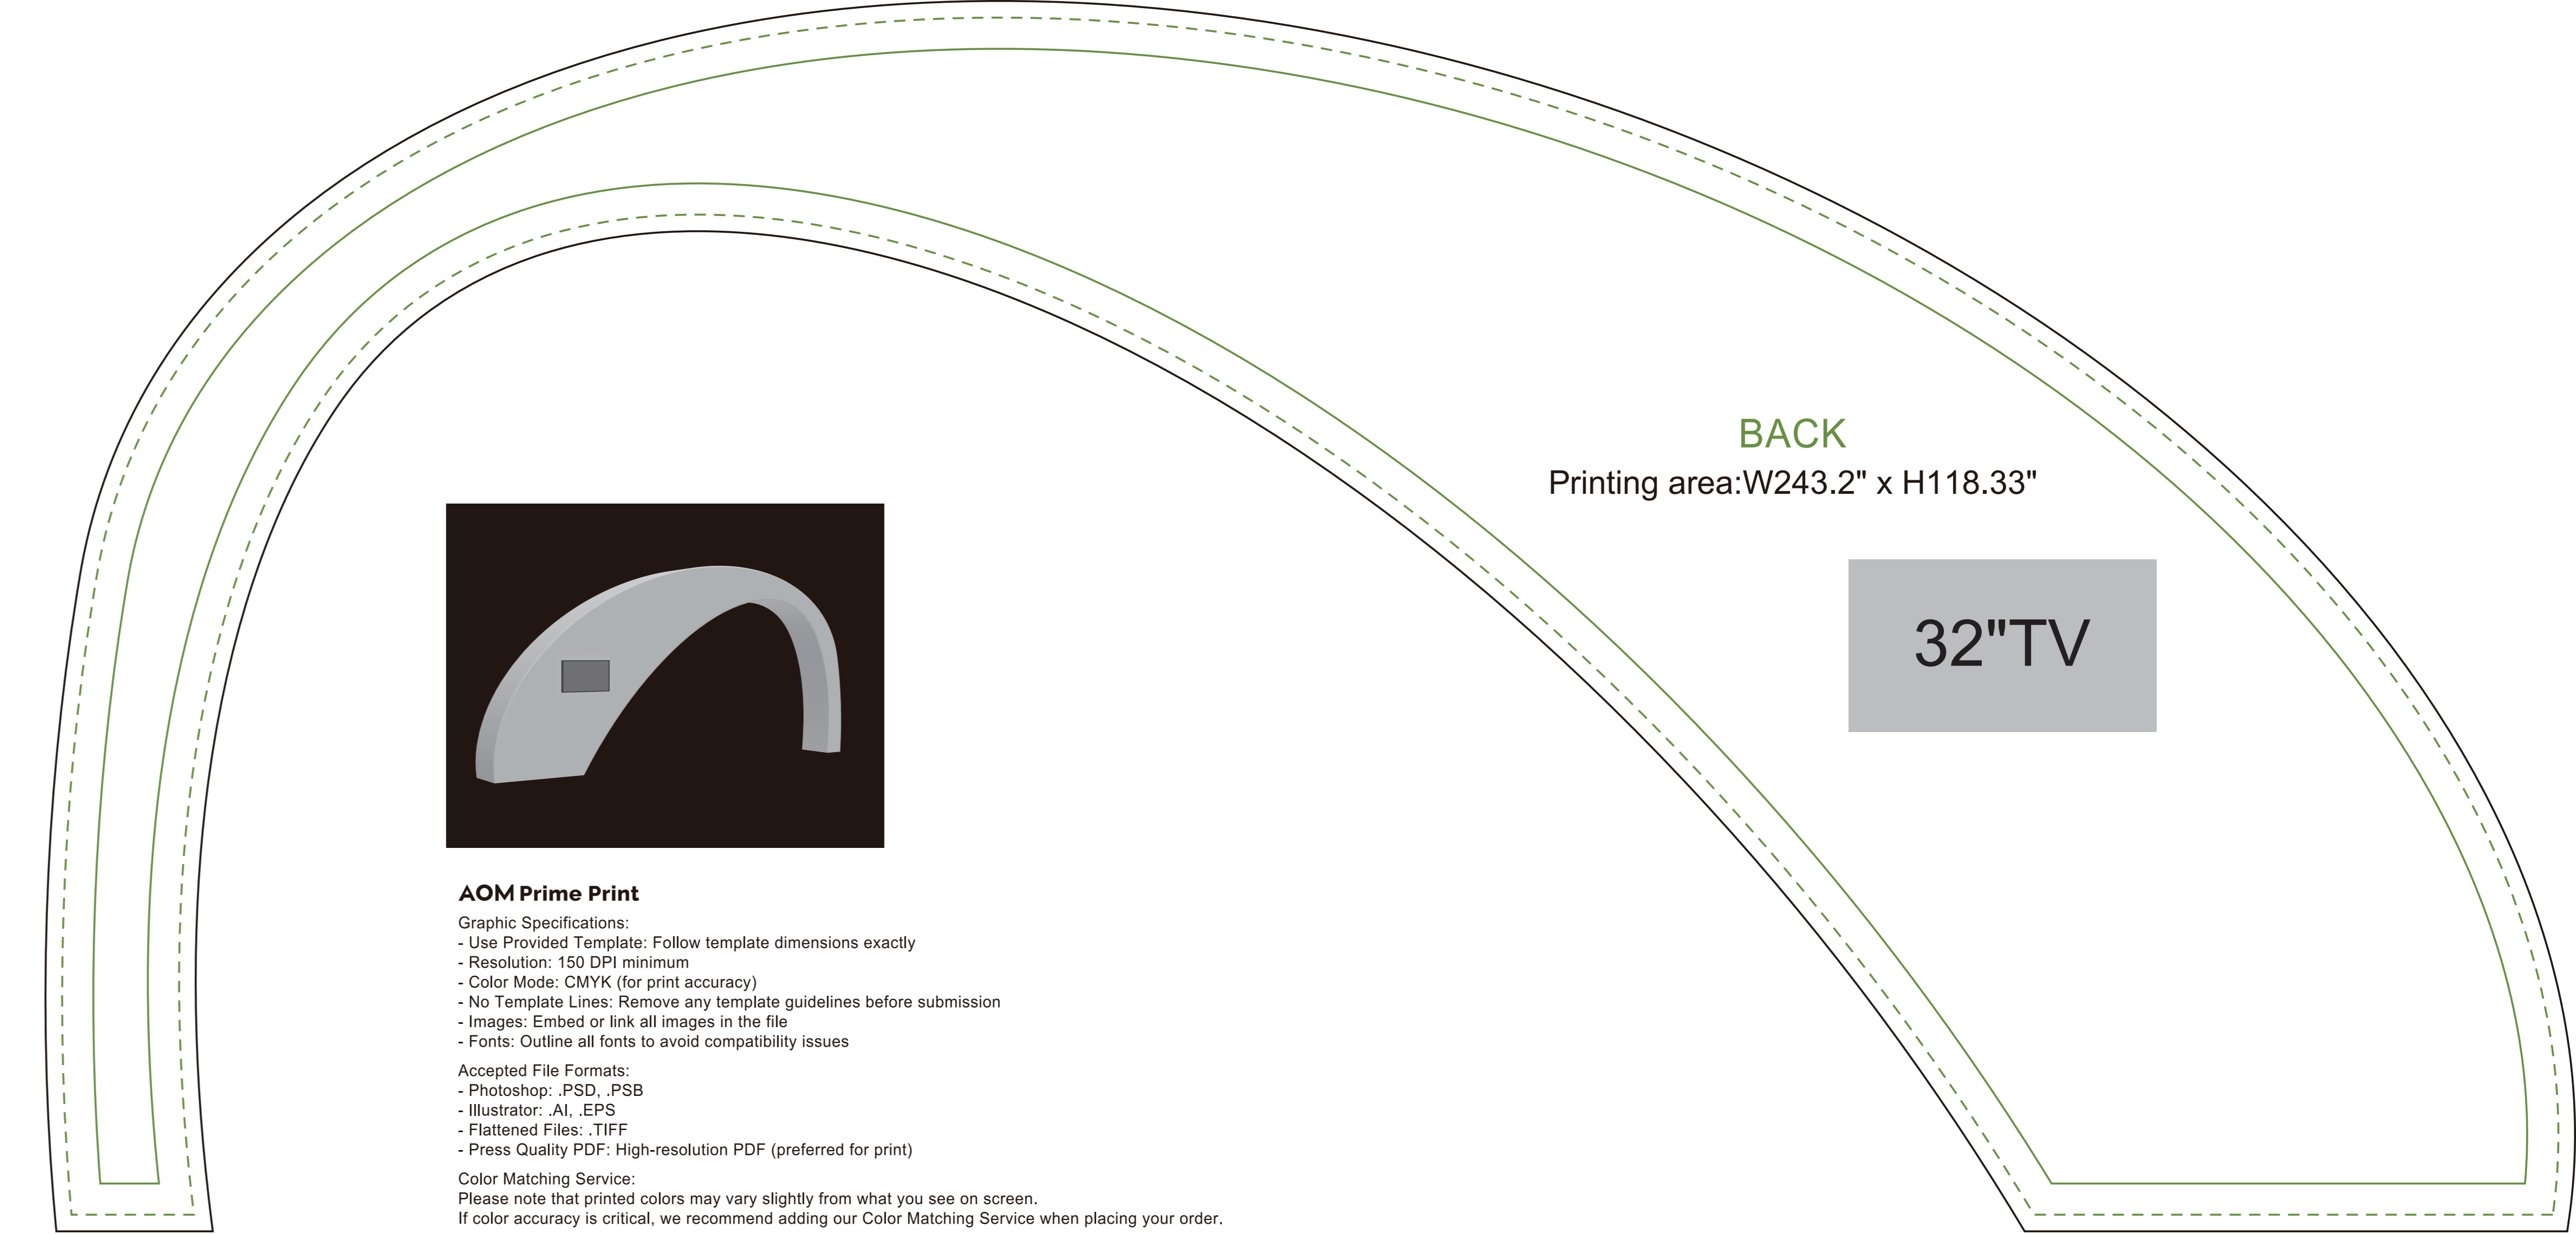

**FRONT**

Printing area:W243.2" x H118.33"

32"TV

**Bleed Line** ————  
 Make sure to extend the background images or colors all the way to the edge of the black outline.

**Trim Line** - - - - -  
 Be aware of Safe visible area & keep important images & text inside this line.(Anything left outside the green box may be cut off during trimming.)

**Safe Line** ————  
**Fold Line** ————

**BACK**

Printing area:W243.2" x H118.33"

32"TV

**AOM Prime Print**  
 Graphic Specifications:  
 - Use Provided Template: Follow template dimensions exactly  
 - Resolution: 150 DPI minimum  
 - Color Mode: CMYK (for print accuracy)  
 - No Template Lines: Remove any template guidelines before submission  
 - Images: Embed or link all images in the file  
 - Fonts: Outline all fonts to avoid compatibility issues

**BOTTOM**  
 Printing area:W292.57" x H27.2"

**TOP**  
 Printing area:W384.44" x H27.19"