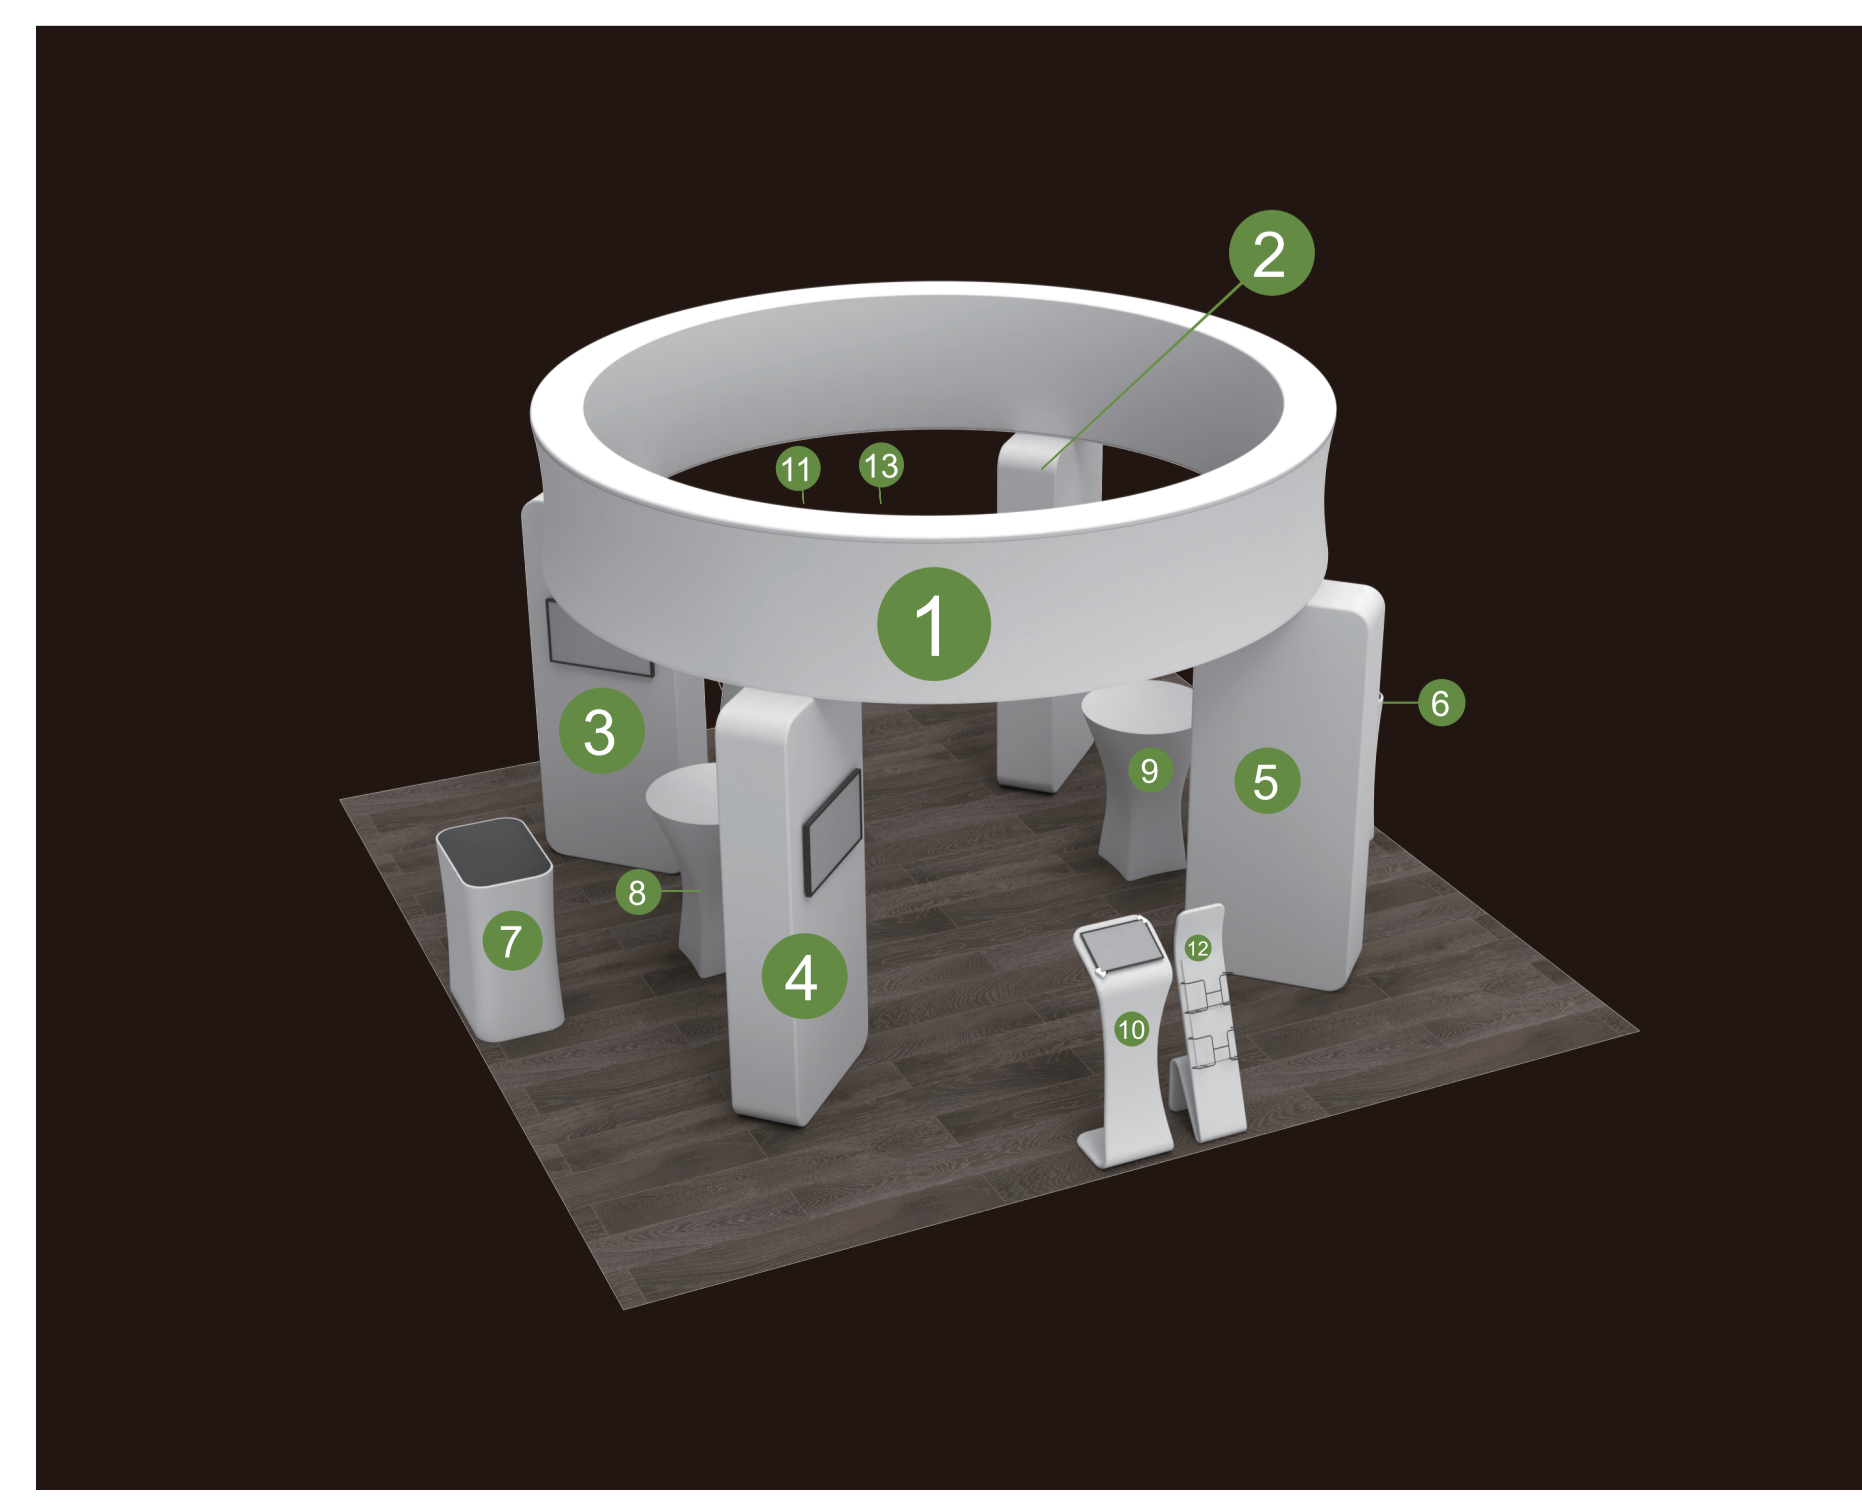

Bleed Line —————
 Make sure to extend the background images or colors all the way to the edge of the black outline.

Trim Line - - - - -
 Be aware of Safe visible area & keep important images & text inside this line. (Anything left outside the green box may be cut off during trimming.)

Safe Line —————
Fold Line —————

AOM Prime Print

- Graphic Specifications:
- Use Provided Template: Follow template dimensions exactly
 - Resolution: 150 DPI minimum
 - Color Mode: CMYK (for print accuracy)
 - No Template Lines: Remove any template guidelines before submission
 - Images: Embed or link all images in the file
 - Fonts: Outline all fonts to avoid compatibility issues