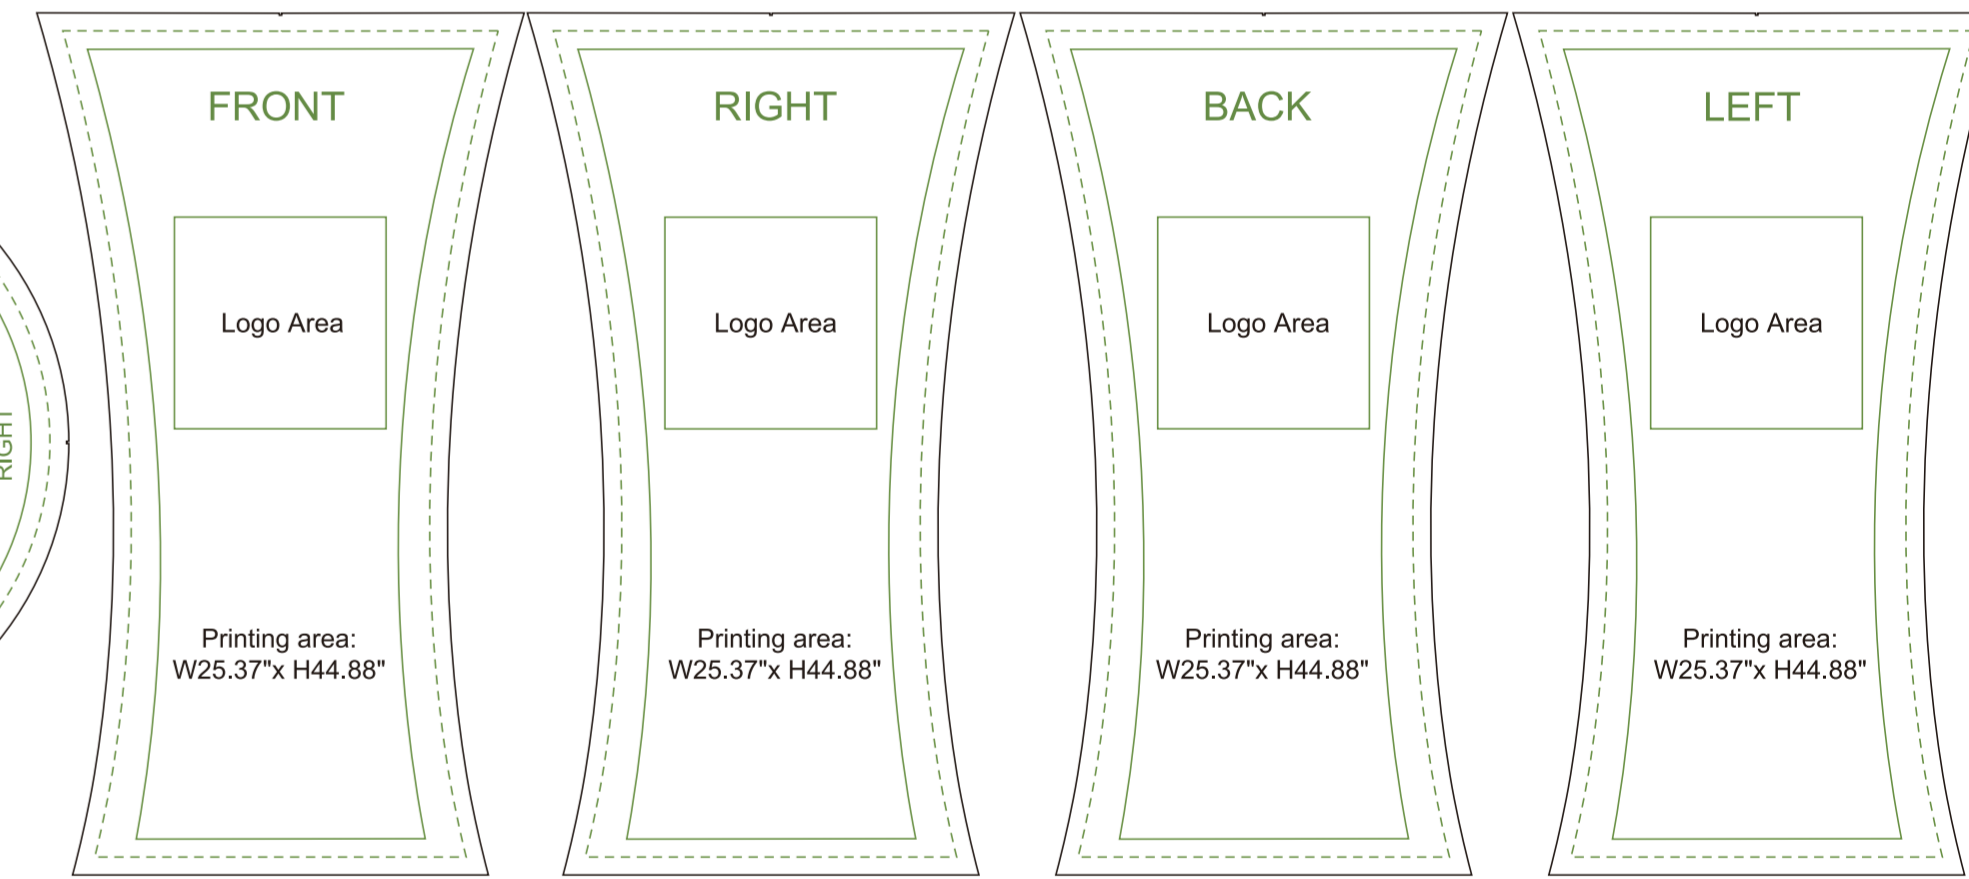

1

FRONT

Printing area:W230.7" x H92.51"

1

BACK

Printing area:W230.7" x H92.51"

2

FRONT

Printing area: W129.86" x H125.2"

2

BACK

Printing area: W129.86" x H125.2"

Bleed Line

Make sure to extend the background images or colors all the way to the edge of the black outline.

Trim Line

Be aware of Safe visible area & keep important images & text inside this line.(Anything left outside the green box may be cut off during trimming.)

Safe Line

Fold Line

AOM Prime Print

Graphic Specifications:

- Use Provided Template: Follow template dimensions exactly
- Resolution: 150 DPI minimum
- Color Mode: CMYK (for print accuracy)
- No Template Lines: Remove any template guidelines before submission
- Images: Embed or link all images in the file
- Fonts: Outline all fonts to avoid compatibility issues