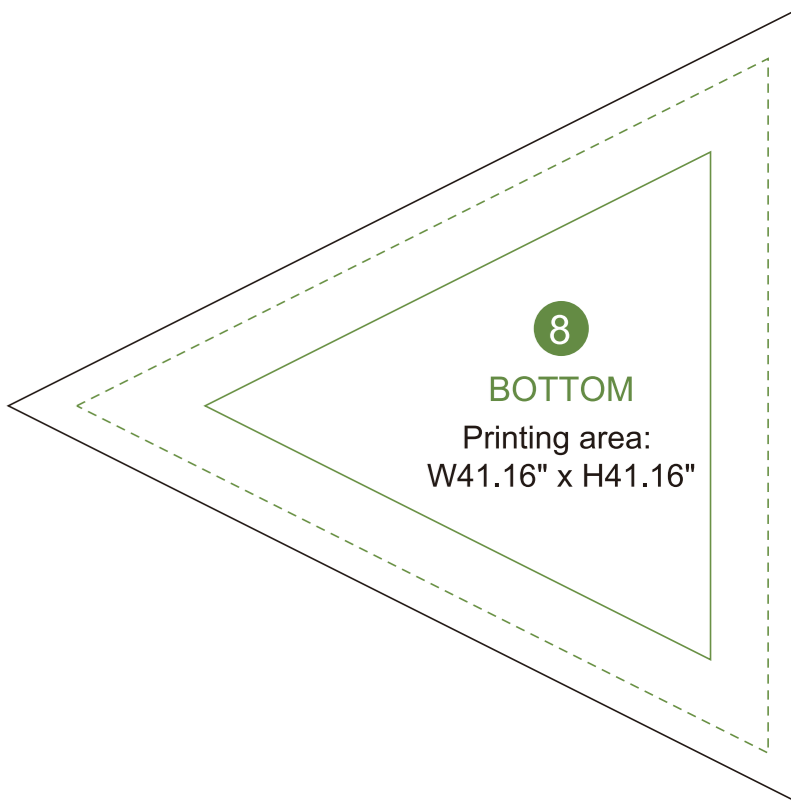

Bleed Line ————
 Make sure to extend the background images or colors all the way to the edge of the black outline.

Trim Line - - - - -
 Be aware of Safe visible area & keep important images & text inside this line.(Anything left outside the green box may be cut off during trimming.)

Safe Line ————
Fold Line ————

AOM Prime Print

- Graphic Specifications:
- Use Provided Template: Follow template dimensions exactly
 - Resolution: 150 DPI minimum
 - Color Mode: CMYK (for print accuracy)
 - No Template Lines: Remove any template guidelines before submission
 - Images: Embed or link all images in the file
 - Fonts: Outline all fonts to avoid compatibility issues