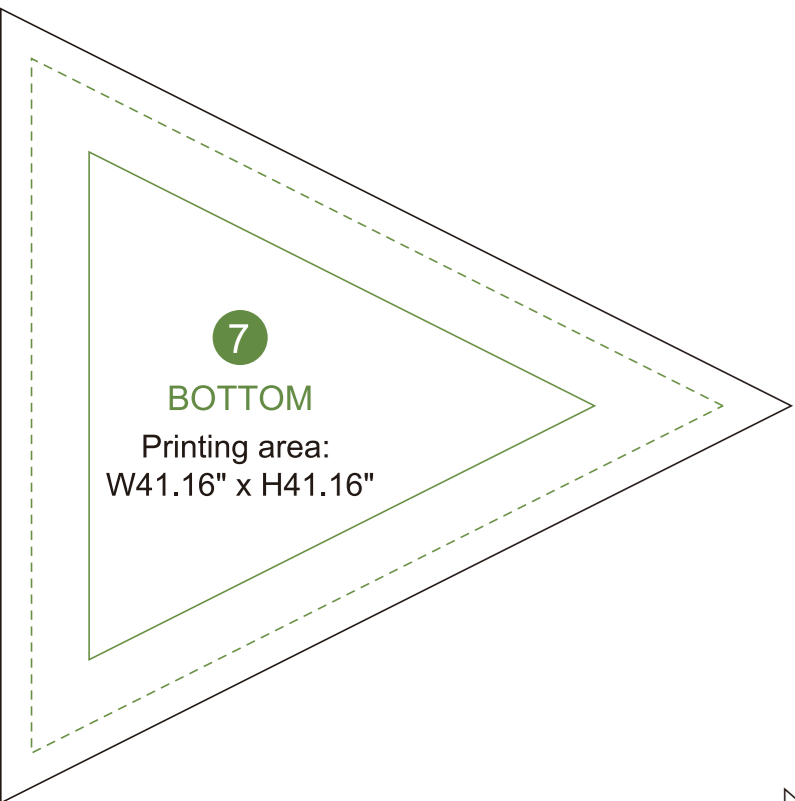

Bleed Line ————
 Make sure to extend the background images or colors all the way to the edge of the black outline.

Trim Line - - - - -
 Be aware of Safe visible area & keep important images & text inside this line.(Anything left outside the green box may be cut off during trimming.)

Safe Line ————
Fold Line ————

AOM Prime Print

- Graphic Specifications:
- Use Provided Template: Follow template dimensions exactly
 - Resolution: 150 DPI minimum
 - Color Mode: CMYK (for print accuracy)
 - No Template Lines: Remove any template guidelines before submission
 - Images: Embed or link all images in the file
 - Fonts: Outline all fonts to avoid compatibility issues