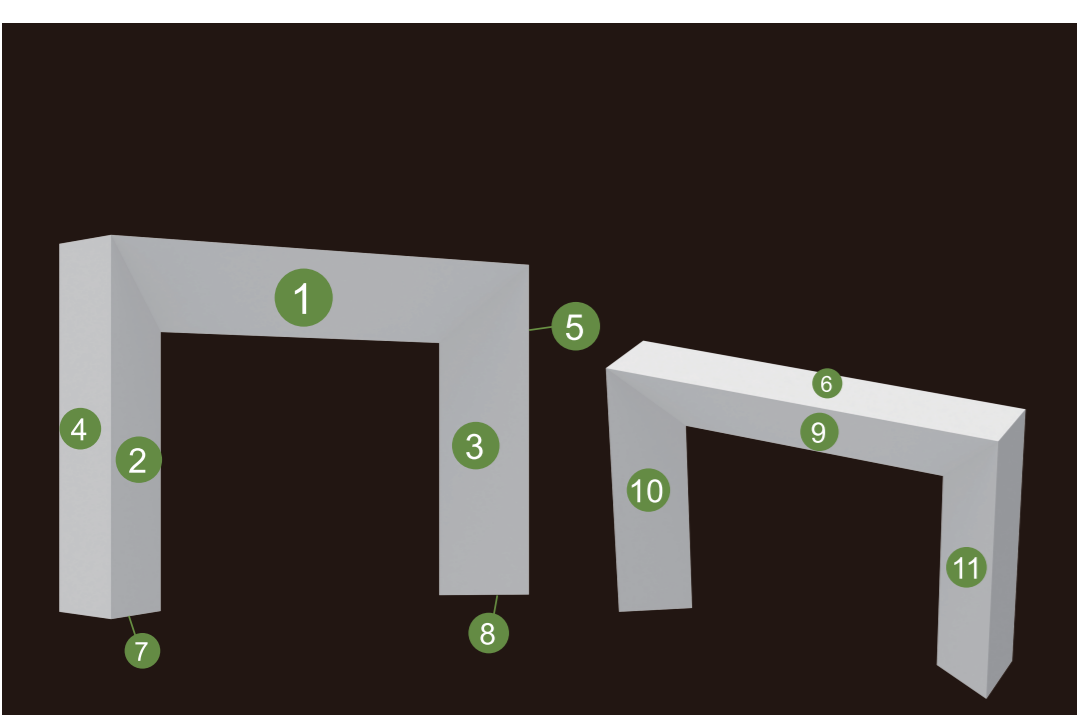

Bleed Line ————
 Make sure to extend the background images or colors all the way to the edge of the black outline.

Trim Line - - - - -
 Be aware of Safe visible area & keep important images & text inside this line.(Anything left outside the green box may be cut off during trimming.)

Safe Line ————
Fold Line ————

AOM Prime Print

- Graphic Specifications:
- Use Provided Template: Follow template dimensions exactly
 - Resolution: 150 DPI minimum
 - Color Mode: CMYK (for print accuracy)
 - No Template Lines: Remove any template guidelines before submission
 - Images: Embed or link all images in the file
 - Fonts: Outline all fonts to avoid compatibility issues