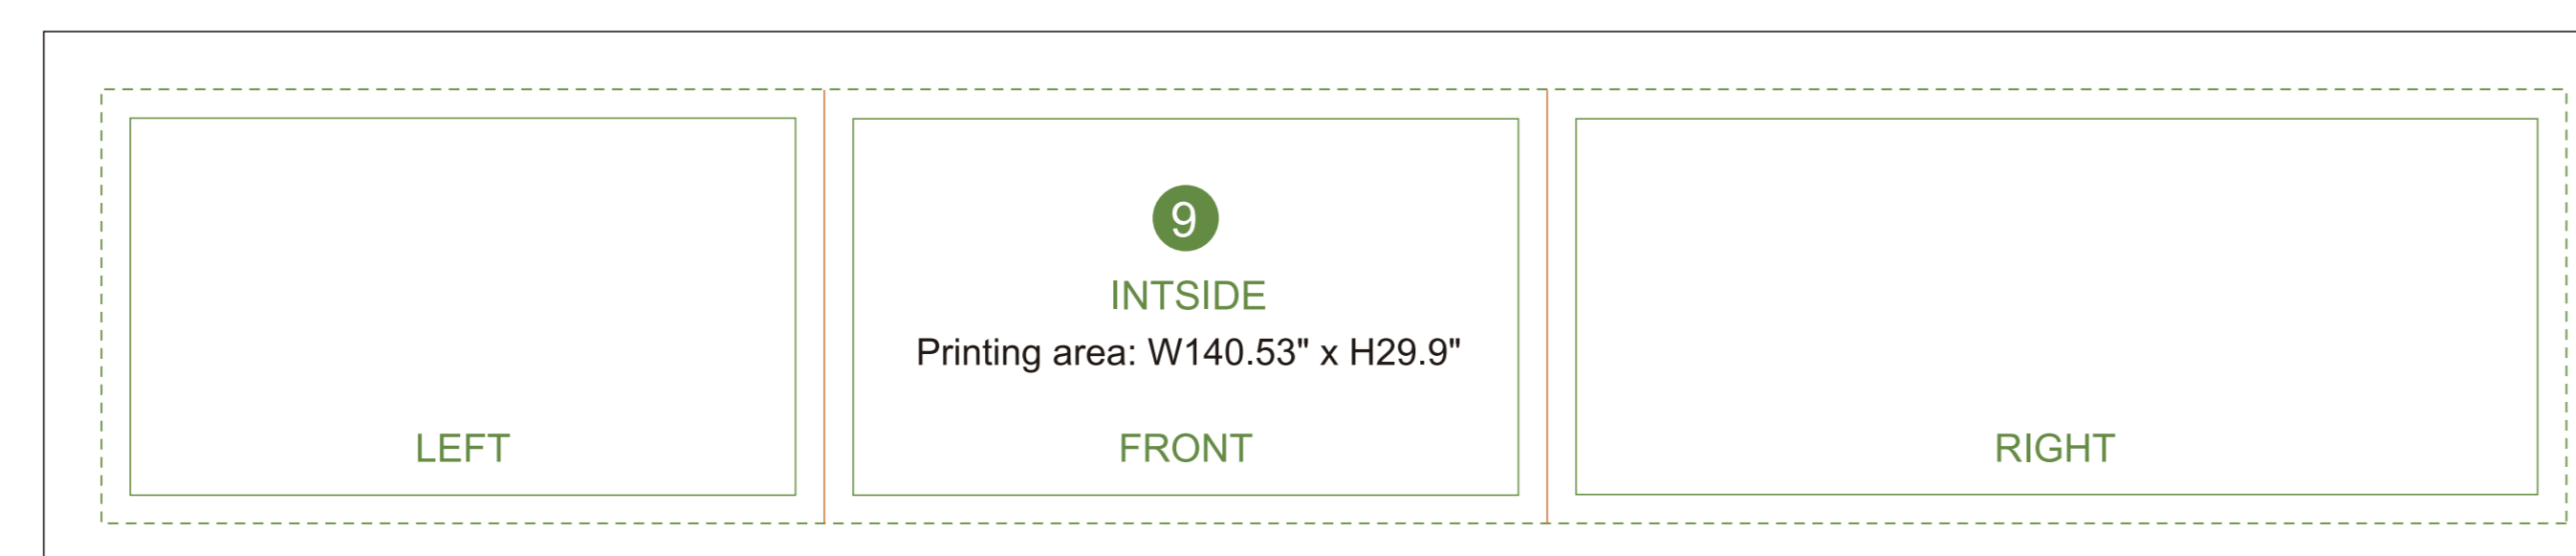

AOM Prime Print

1. Accepted File Formats:
2. Photoshop: .PSD, .PSB
   - Illustrator: .AI, .EPS
   - Flattened Files: .TIFF
   - Press Quality PDF: High-resolution PDF (preferred for print)

Color Matching Service:
Please note that printed colors may vary slightly from what you see on screen.
If color accuracy is critical, we recommend adding our Color Matching Service when placing your order.