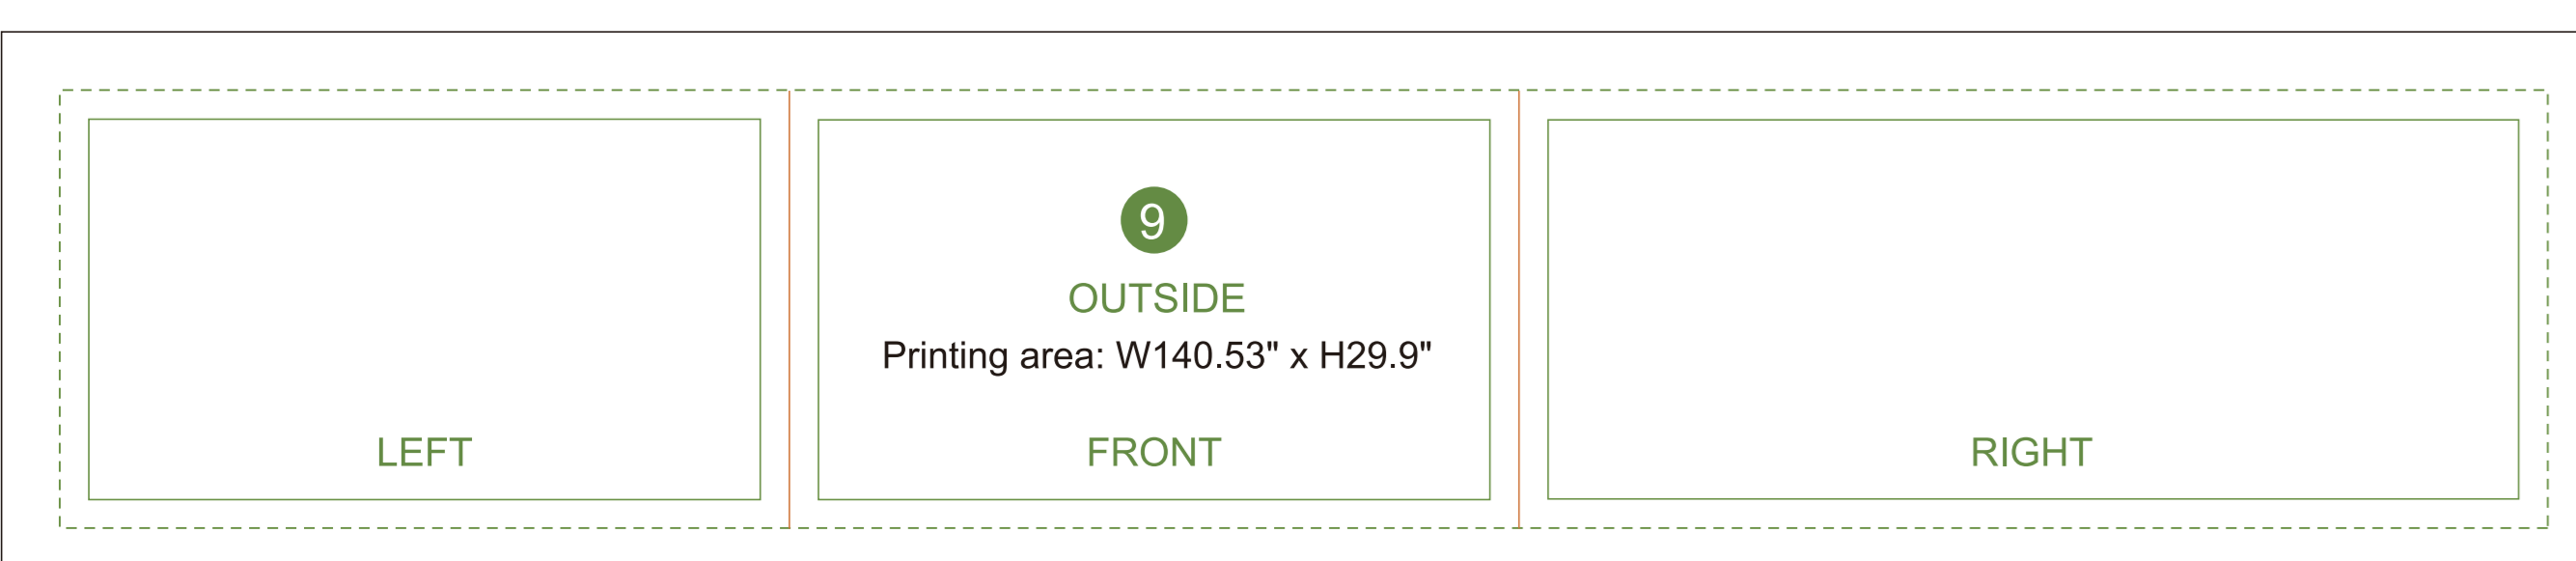

AOM Prime Print

1. Accepted File Formats:
2. Photoshop: .PSD, .PSB
   - Illustrator: .AI, .EPS
   - Flattened Files: .TIFF
   - Press Quality PDF: High-resolution PDF (preferred for print)

Color Matching Service:
Please note that printed colors may vary slightly from what you see on screen.
If color accuracy is critical, we recommend adding our Color Matching Service when placing your order.