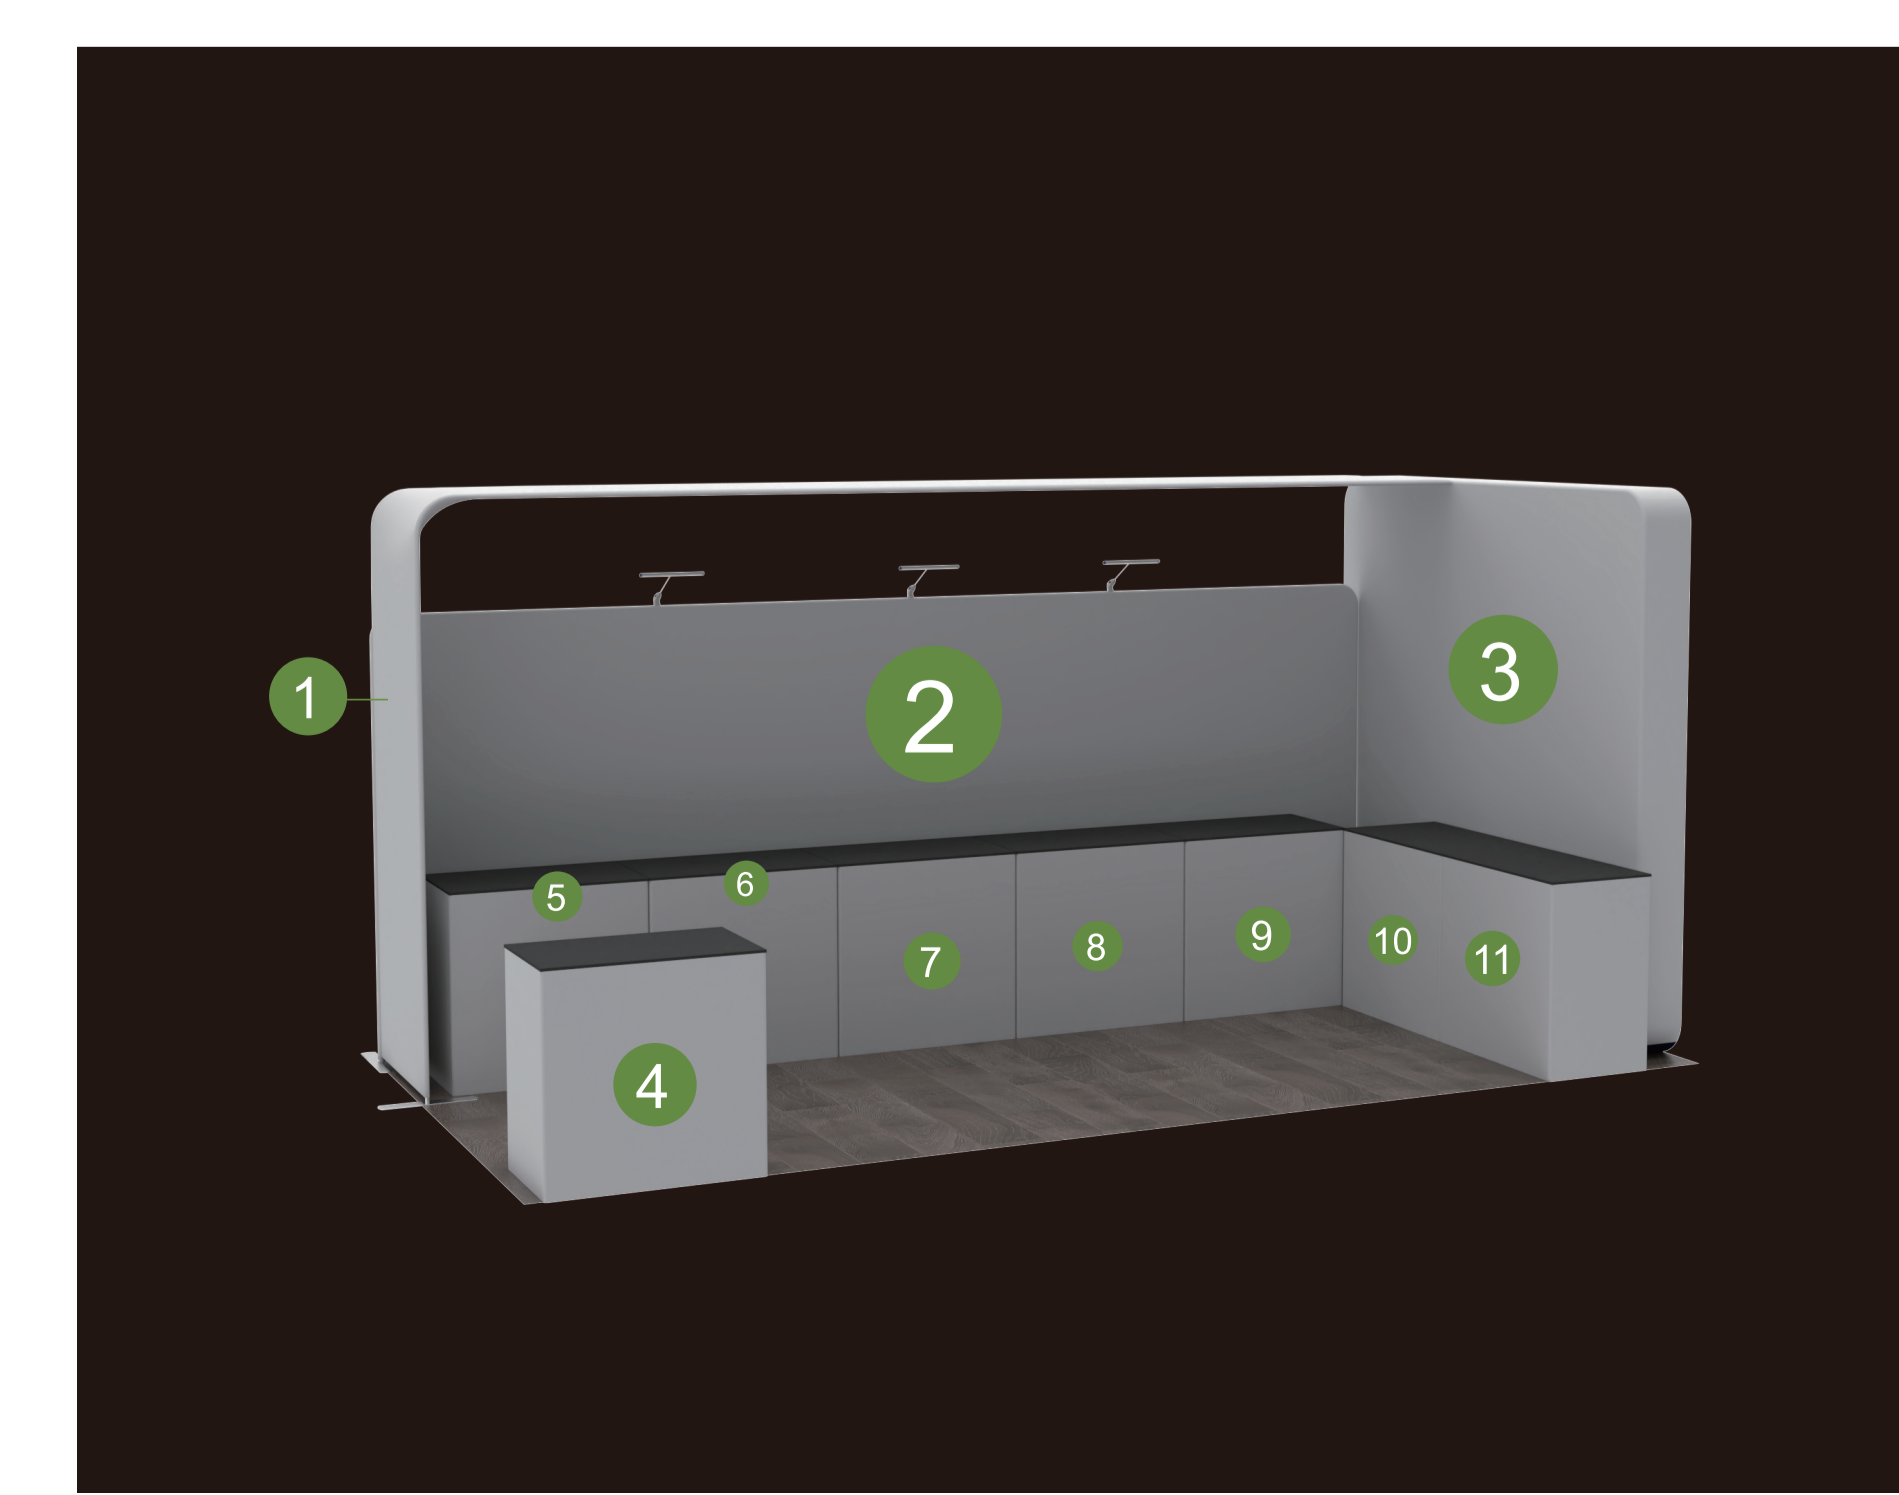

Bleed Line ———
Make sure to extend the background images or colors all the way to the edge of the black outline.

Trim Line - - - - -
Be aware of Safe visible area & keep important images & text inside this line.(Anything left outside the green box may be cut off during trimming.)

Safe Line ———

Fold Line ———

AOM Prime Print

- Graphic Specifications:
- Use Provided Template: Follow template dimensions exactly
 - Resolution: 150 DPI minimum
 - Color Mode: CMYK (for print accuracy)
 - No Template Lines: Remove any template guidelines before submission
 - Images: Embed or link all images in the file
 - Fonts: Outline all fonts to avoid compatibility issues